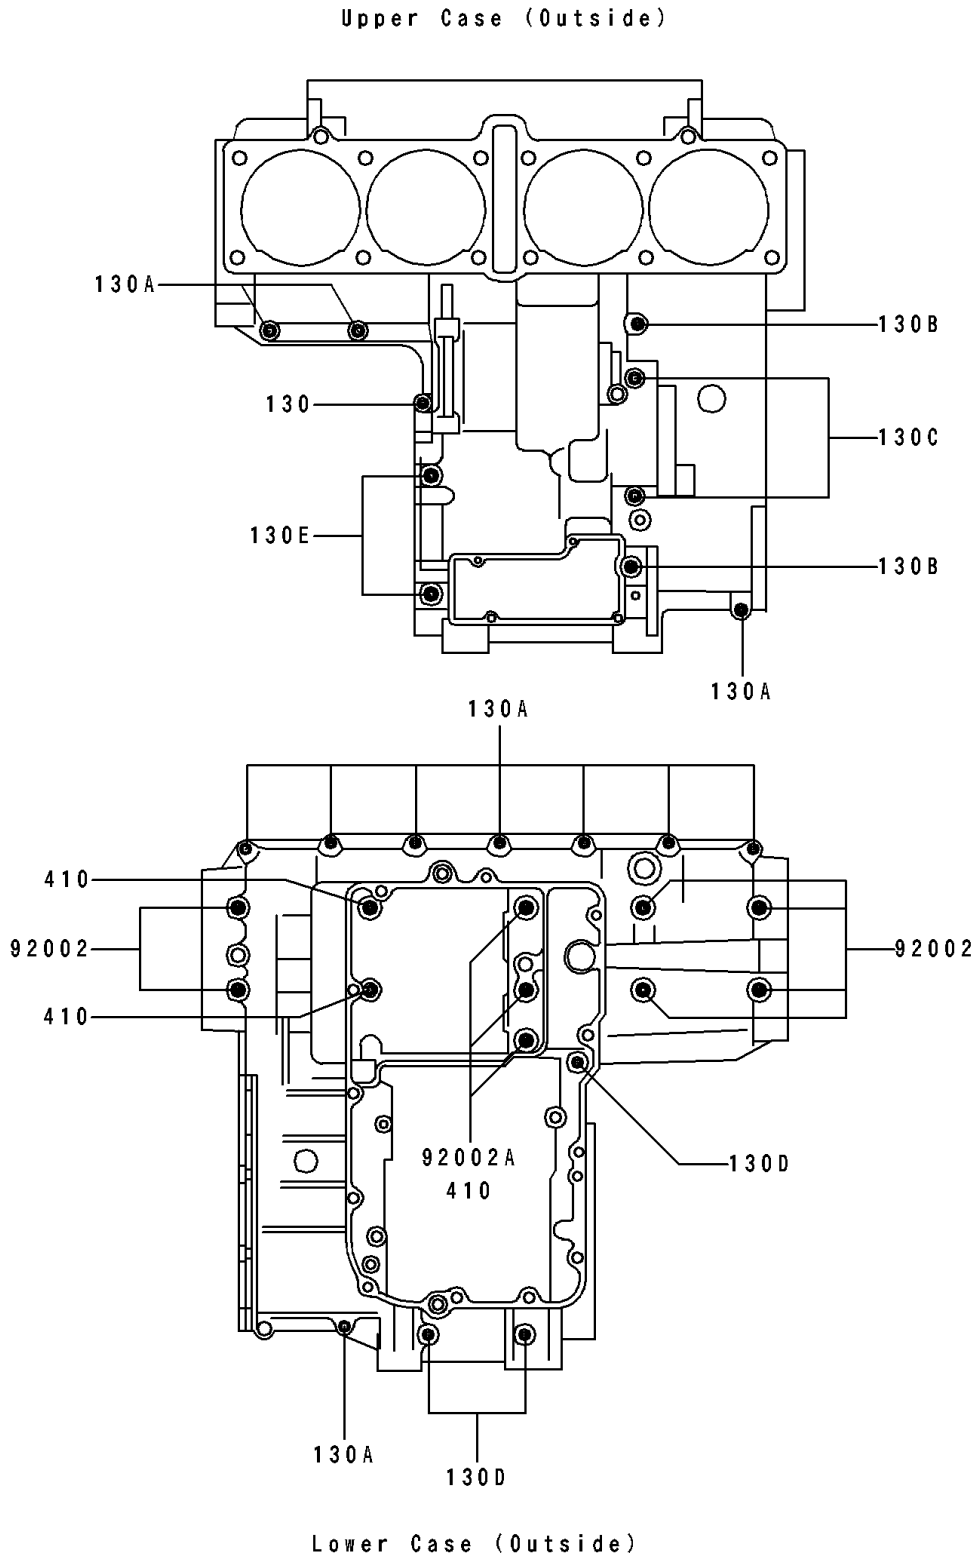

1994 ZR1100 Zephyr PARTS DIAGRAM

Crankcase Bolt Pattern

E1412

1994 ZR1100 Zephyr PARTS LIST

Crankcase Bolt Pattern

ITEM NAME	PART NUMBER	QUANTITY
BOLT,10X95 (Ref # 92002)	92002-1651	6
BOLT,10X145 (Ref # 92002A)	92002-1652	3
BOLT-FLANGED (Ref # 130)	130Y0635	1
BOLT-FLANGED (Ref # 130A)	130Y0640	11
BOLT-FLANGED (Ref # 130B)	130Y0690	2
BOLT-FLANGED (Ref # 130C)	130Z06105	2
BOLT-FLANGED (Ref # 130D)	130Z06120	3
BOLT-FLANGED (Ref # 130E)	130Z0870	2
WASHER-PLAIN-SMALL,10MM (Ref # 410)	410B1000	5