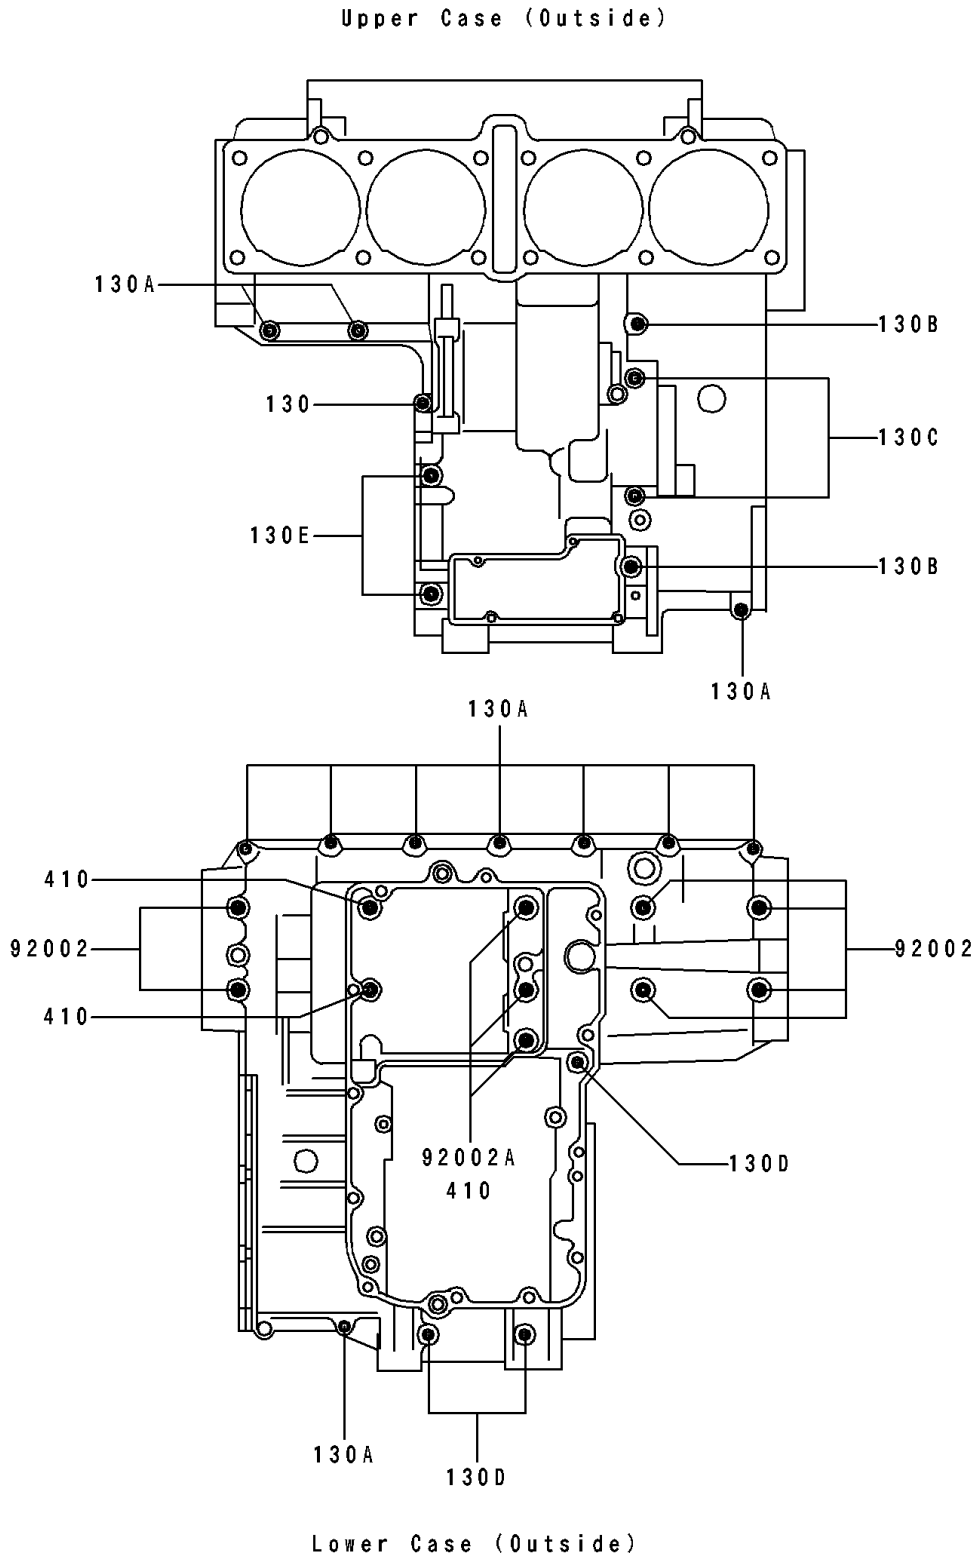

1995 ZR1100 Zephyr PARTS DIAGRAM

Crankcase Bolt Pattern

E1412

1995 ZR1100 Zephyr PARTS LIST

Crankcase Bolt Pattern

ITEM NAME	PART NUMBER	QUANTITY
BOLT,10X95 (Ref # 92002)	92002-1651	6
BOLT,10X145 (Ref # 92002A)	92002-1652	3
BOLT-FLANGED (Ref # 130)	130Y0635	1
BOLT-FLANGED (Ref # 130A)	130Y0640	11
BOLT-FLANGED (Ref # 130B)	130Y0690	2
BOLT-FLANGED (Ref # 130C)	130Z06105	2
BOLT-FLANGED (Ref # 130D)	130Z06120	3
BOLT-FLANGED (Ref # 130E)	130Z0870	2
WASHER-PLAIN-SMALL,10MM (Ref # 410)	410B1000	5