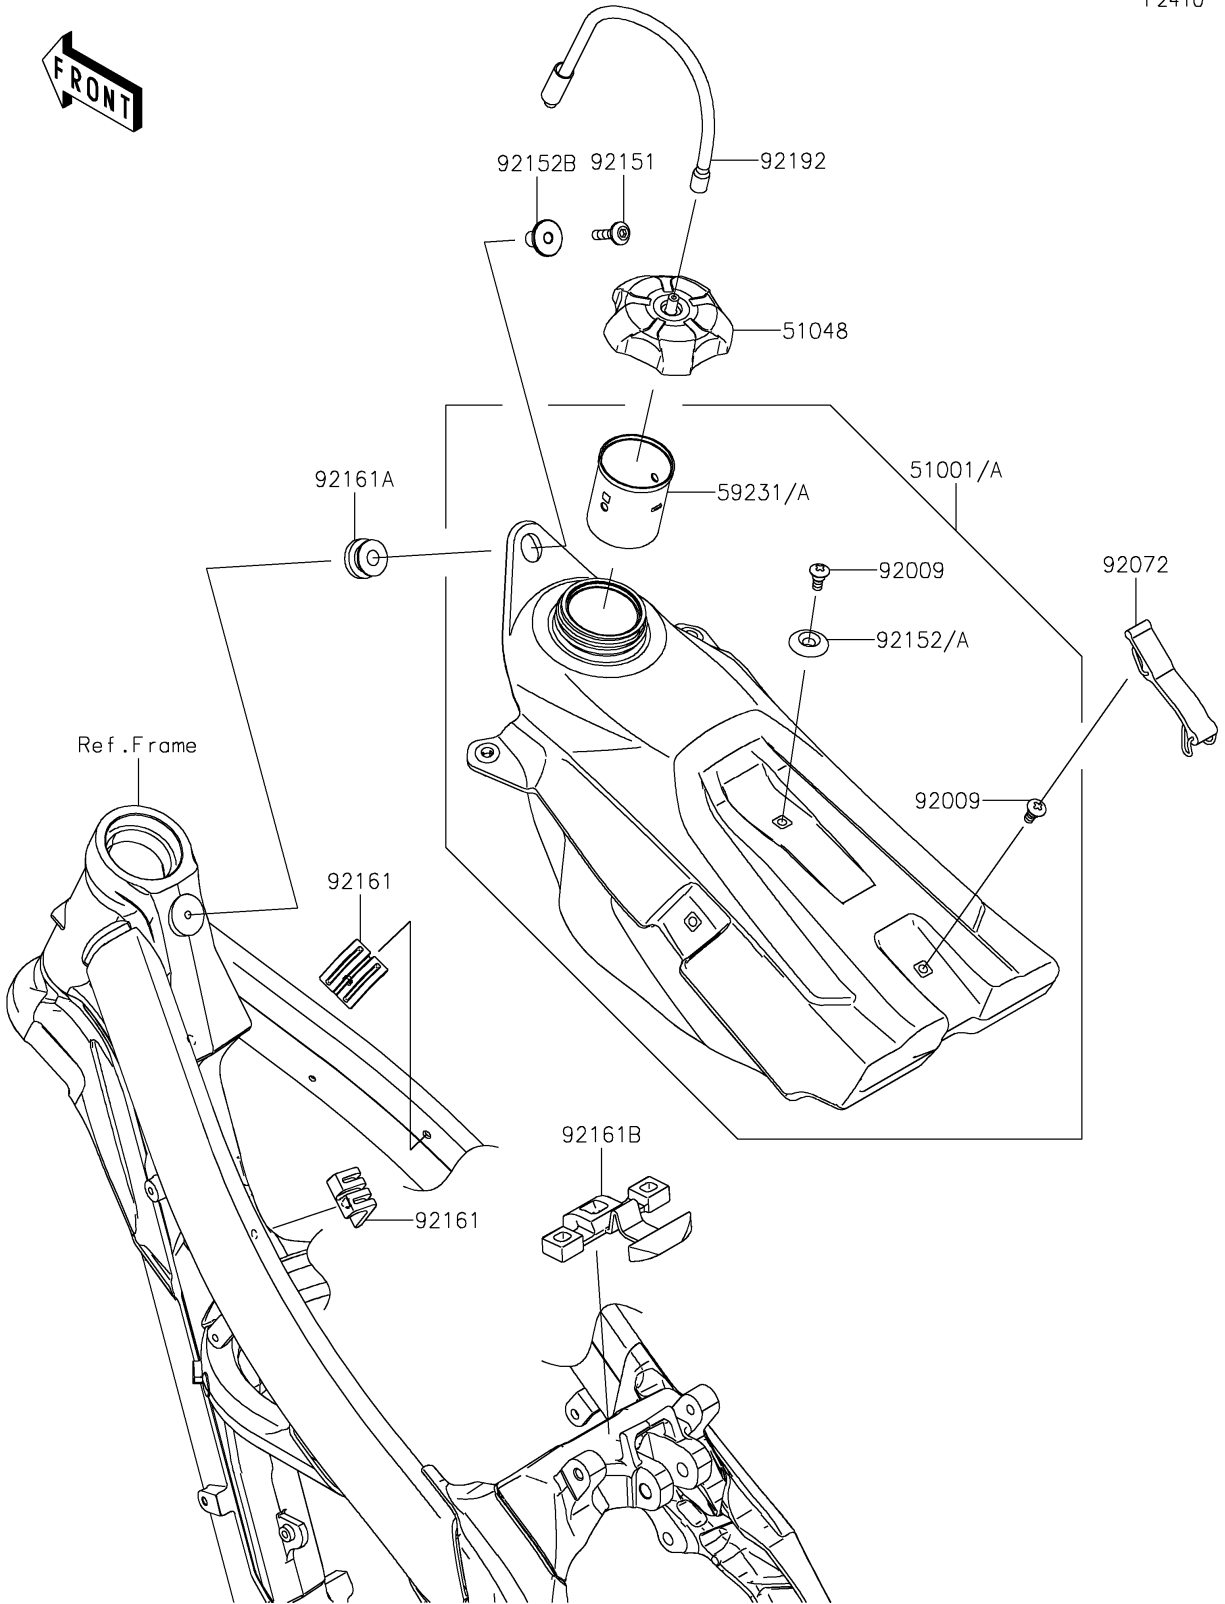

2021 KX™ 250X PARTS DIAGRAM

Fuel Tank

F2410

2021 KX™ 250X PARTS LIST

Fuel Tank

ITEM NAME	PART NUMBER	QUANTITY
-----------	-------------	----------