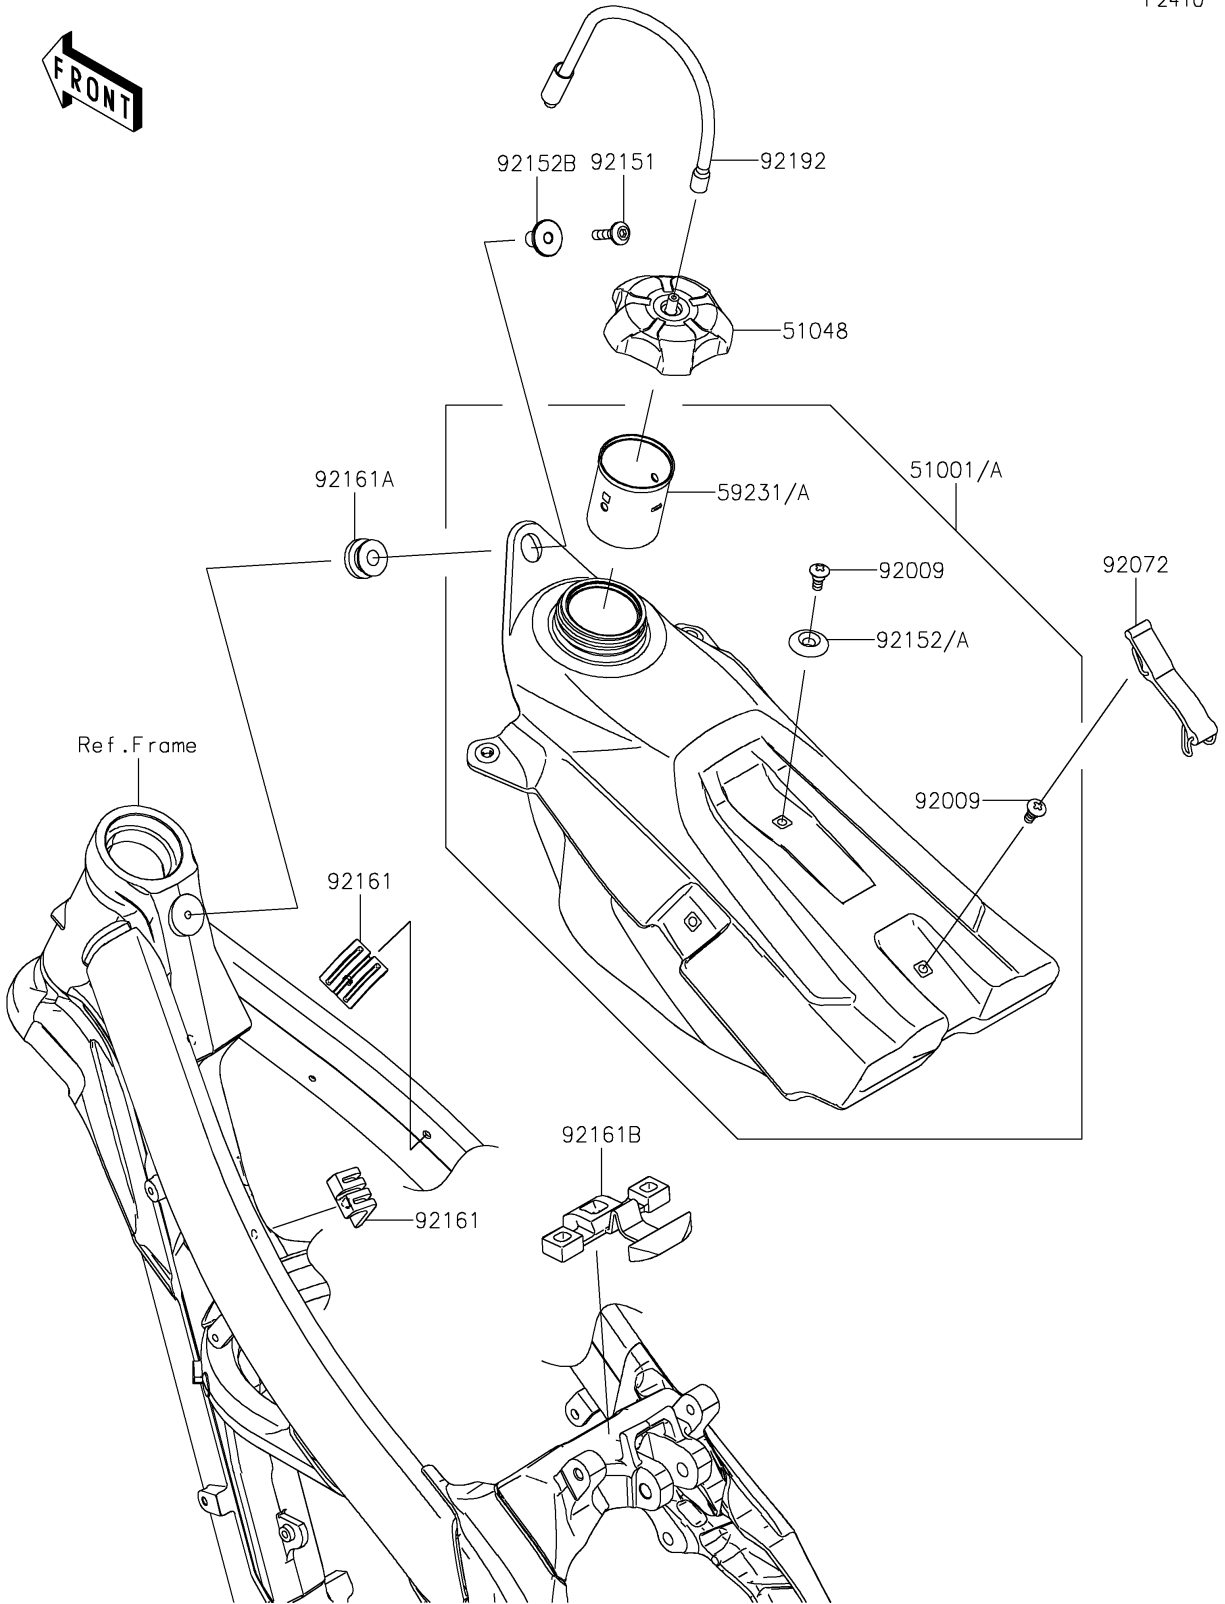

# 2021 KX™ 250X PARTS DIAGRAM

Fuel Tank

F2410

## 2021 KX™ 250X PARTS LIST

### Fuel Tank

ITEM NAME	PART NUMBER	QUANTITY
TANK-COMP-FUEL (Ref # 51001)	51001-0862	1
CAP-ASSY-TANK (Ref # 51048)	51048-0576	1
FILLER (Ref # 59231A)	59231-0042	1
SCREW,6MM (Ref # 92009)	92009-1971	2
BAND,FUEL TANK (Ref # 92072)	92072-0881	1
BOLT,SOCKET,6X25 (Ref # 92151)	92151-1611	1
COLLAR (Ref # 92152)	92152-0569	1
COLLAR,6.5X10X18 (Ref # 92152B)	92152-2456	1
DAMPER,FUEL TANK,SIDE (Ref # 92161)	92161-1393	2
DAMPER,FUEL TANK,FR (Ref # 92161A)	92161-1914	1
DAMPER,FUEL TANK,RR (Ref # 92161B)	92161-2384	1
TUBE (Ref # 92192)	92192-0161	1