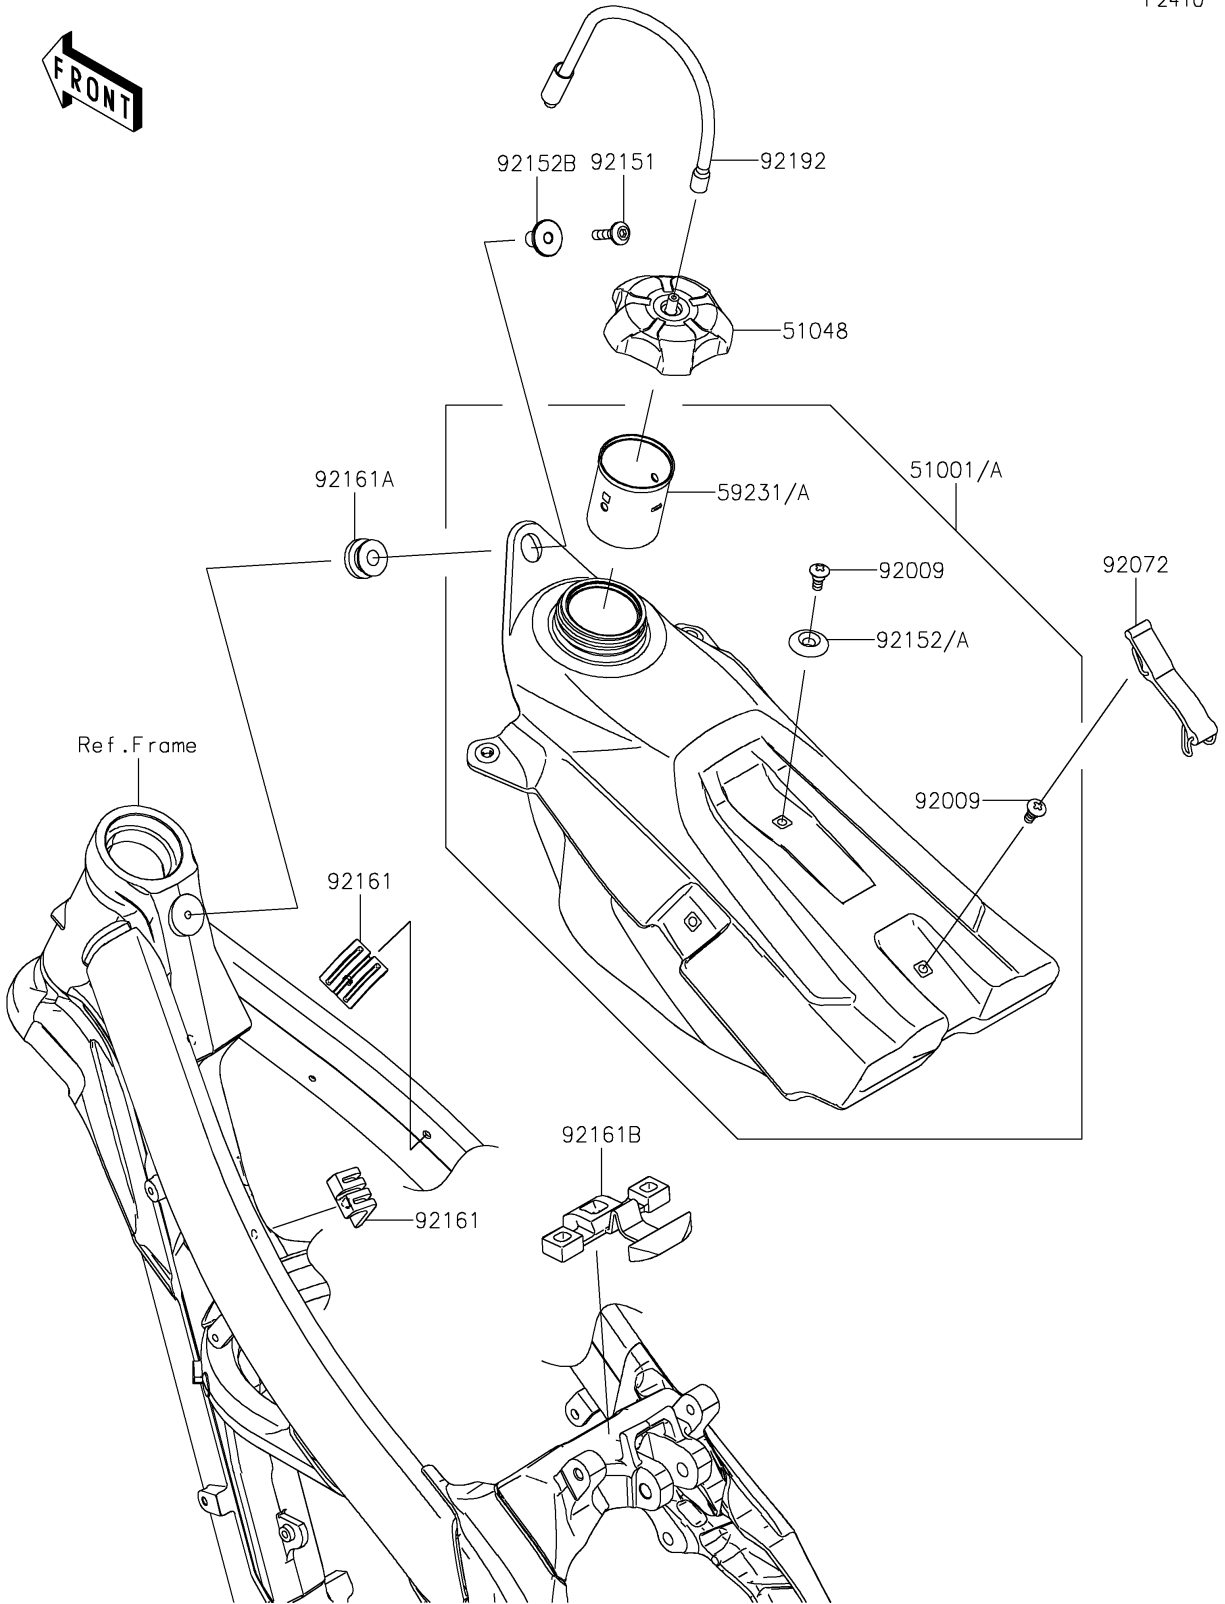

2022 KX™ 250X PARTS DIAGRAM

Fuel Tank

F2410

2022 KX™ 250X PARTS LIST

Fuel Tank

ITEM NAME	PART NUMBER	QUANTITY
TANK-COMP-FUEL (Ref # 51001)	51001-0862	1
CAP-ASSY-TANK (Ref # 51048)	51048-0576	1
FILLER (Ref # 59231A)	59231-0042	1
SCREW,6MM (Ref # 92009)	92009-1971	2
BAND,FUEL TANK (Ref # 92072)	92072-0881	1
BOLT,SOCKET,6X25 (Ref # 92151)	92151-1611	1
COLLAR (Ref # 92152)	92152-0569	1
COLLAR,6.5X10X18 (Ref # 92152B)	92152-2456	1
DAMPER,FUEL TANK,SIDE (Ref # 92161)	92161-1393	2
DAMPER,FUEL TANK,FR (Ref # 92161A)	92161-1914	1
DAMPER,FUEL TANK,RR (Ref # 92161B)	92161-2384	1
TUBE (Ref # 92192)	92192-0161	1