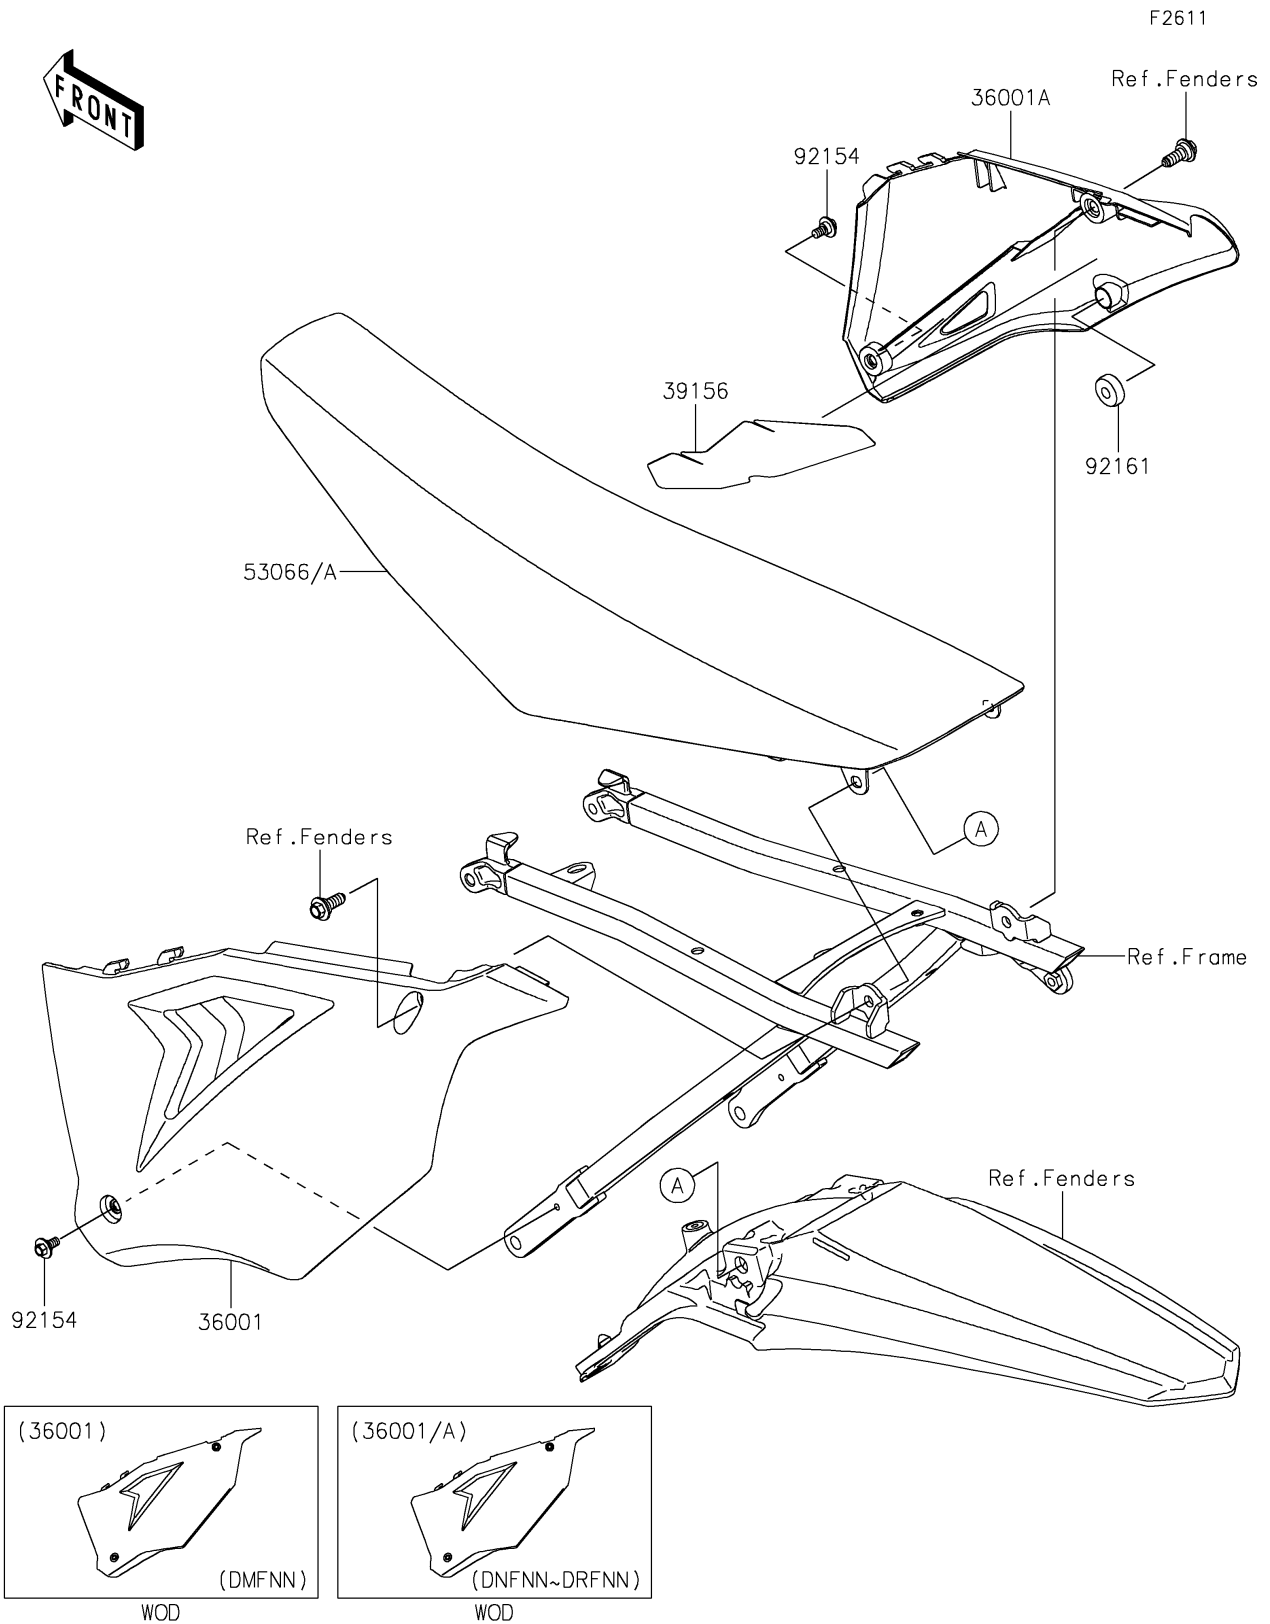

# 2021 KX™ 250X PARTS DIAGRAM

## Side Covers

## 2021 KX™ 250X PARTS LIST

### Side Covers

ITEM NAME	PART NUMBER	QUANTITY
COVER-SIDE,LH,L.GREEN (Ref # 36001)	36001-0660-290	1
COVER-SIDE,RH,L.GREEN (Ref # 36001A)	36001-0662-290	1
PAD (Ref # 39156)	39156-2264	1
SEAT-ASSY,N.L.GREEN+BLK/WHT (Ref # 53066)	53066-0604-49F	1
BOLT,FLANGED,6X9 (Ref # 92154)	92154-0546	2
DAMPER (Ref # 92161)	92161-2090	1