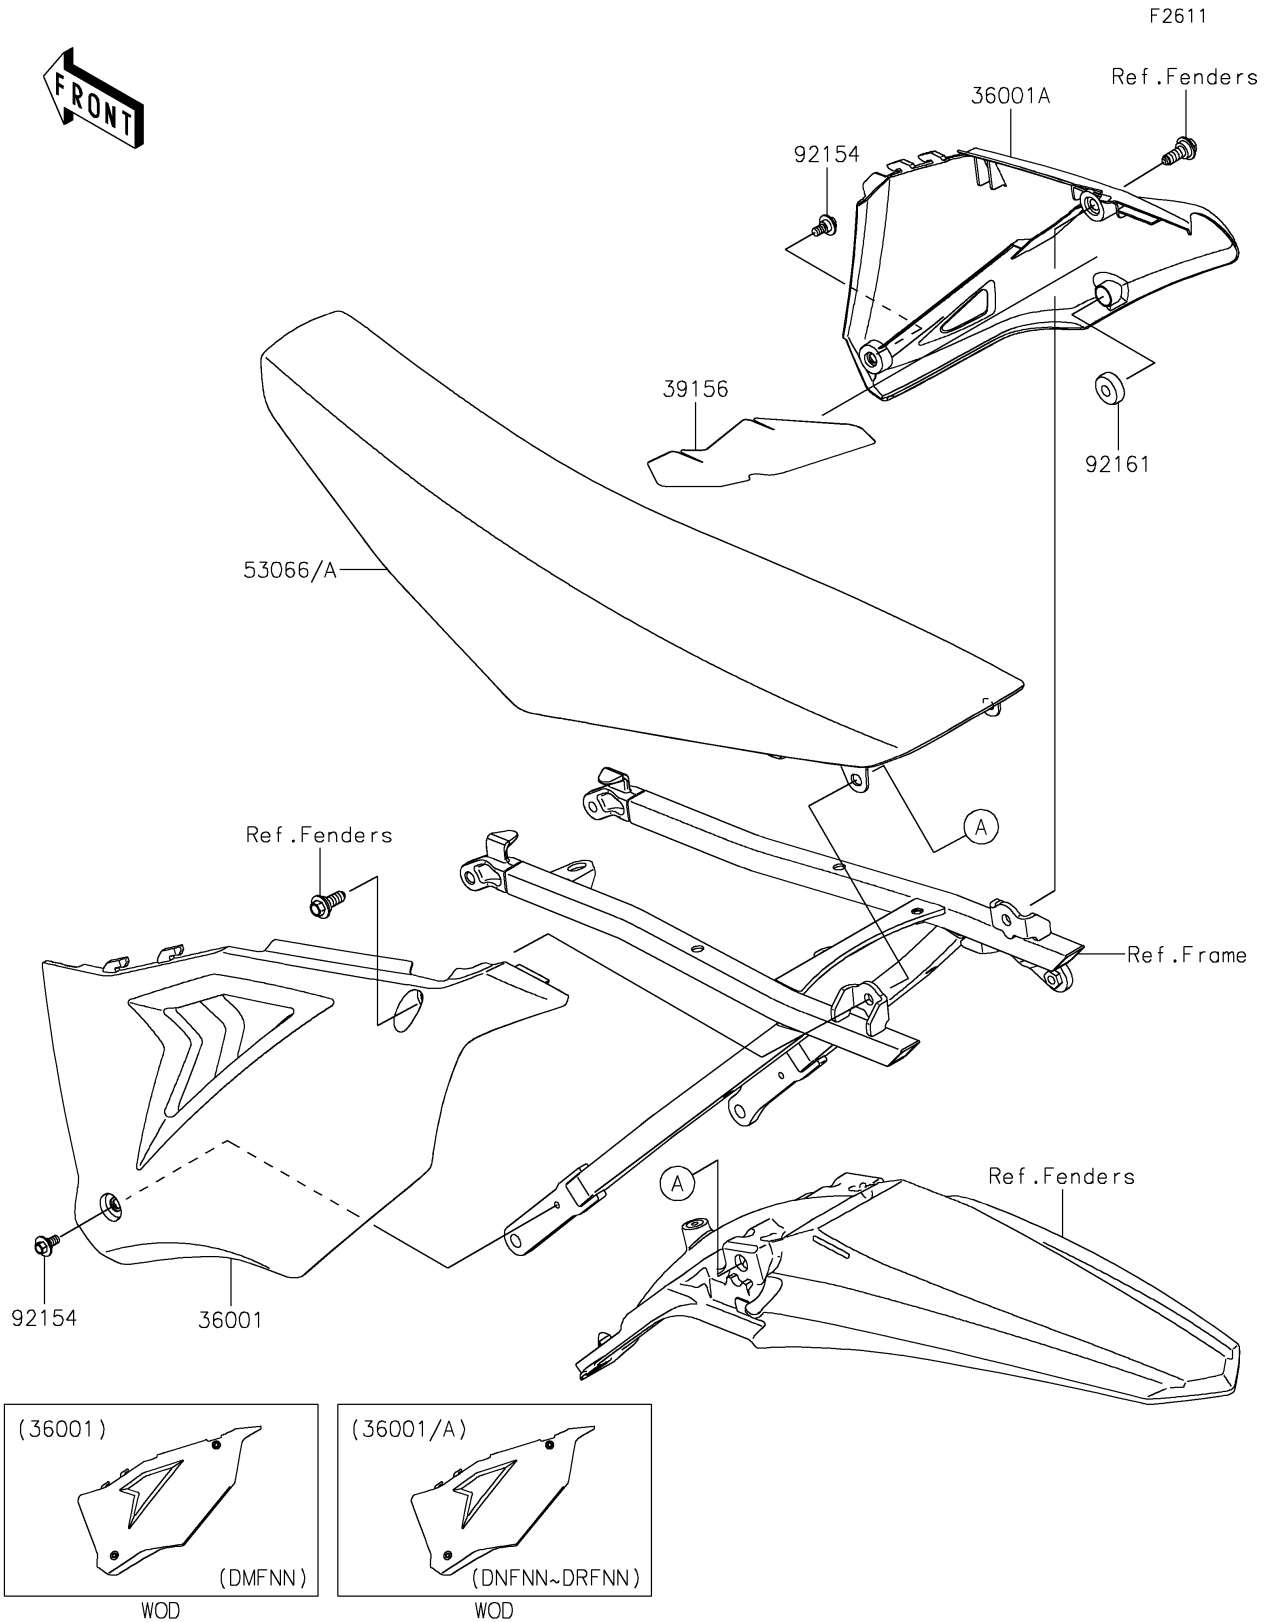

2024 KX™ 250X PARTS DIAGRAM

Side Covers

2024 KX™ 250X PARTS LIST

Side Covers

ITEM NAME	PART NUMBER	QUANTITY
COVER-SIDE,LH,L.GREEN (Ref # 36001)	36001-0660-290	1
COVER-SIDE,RH,L.GREEN (Ref # 36001A)	36001-0662-290	1
PAD (Ref # 39156)	39156-2264	1
SEAT-ASSY,N.L.GREEN+BLK/WHT (Ref # 53066)	53066-0604-49F	1
SEAT-ASSY,N.L.GREEN+GRN/BLK (Ref # 53066A)	53066-0604-73L	1
BOLT,FLANGED,6X9 (Ref # 92154)	92154-0546	2
DAMPER (Ref # 92161)	92161-2090	1