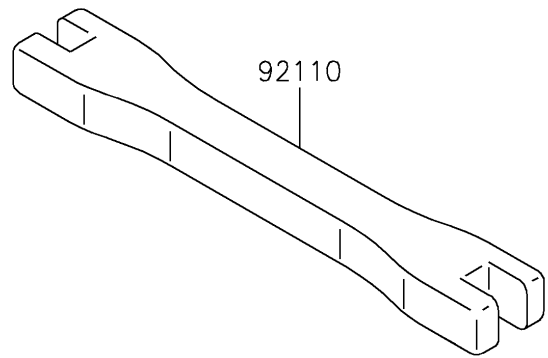

2021 KX™ 250X PARTS DIAGRAM

Owner's Tools

F2810

2021 KX™ 250X PARTS LIST

Owner's Tools

ITEM NAME	PART NUMBER	QUANTITY
GASKET-LIQUID,TB1211F,CLEAR (Ref # 92104)	92104-0004	1
GASKET-LIQUID,TB1216,GRAY (Ref # 92104A)	92104-1063	1
GASKET-LIQUID,TB1216B,BLACK (Ref # 92104B)	92104-1064	1
TOOL-WRENCH,NIPPLE,6X8 (Ref # 92110)	92110-0004	1
TOOL-WRENCH,BOX,16MM (Ref # 92110A)	92110-0005	1