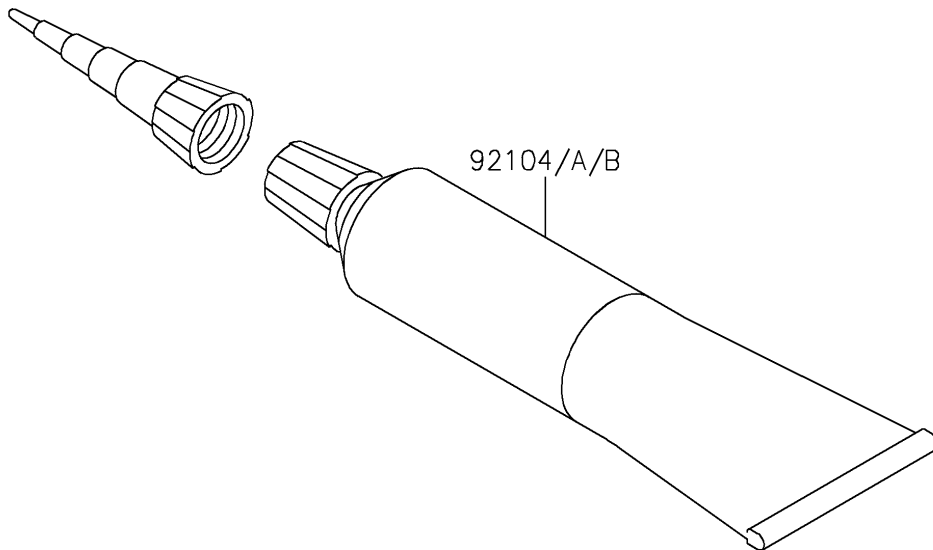

2021 KX™ 250X PARTS DIAGRAM

Owner's Tools

F2810

2021 KX™ 250X PARTS LIST

Owner's Tools

ITEM NAME	PART NUMBER	QUANTITY
GASKET-LIQUID,TB1211F,CLEAR (Ref # 92104)	92104-0004	1
GASKET-LIQUID,TB1216,GRAY (Ref # 92104A)	92104-1063	1
GASKET-LIQUID,TB1216B,BLACK (Ref # 92104B)	92104-1064	1
TOOL-WRENCH,NIPPLE,6X8 (Ref # 92110)	92110-0004	1
TOOL-WRENCH,BOX,16MM (Ref # 92110A)	92110-0005	1