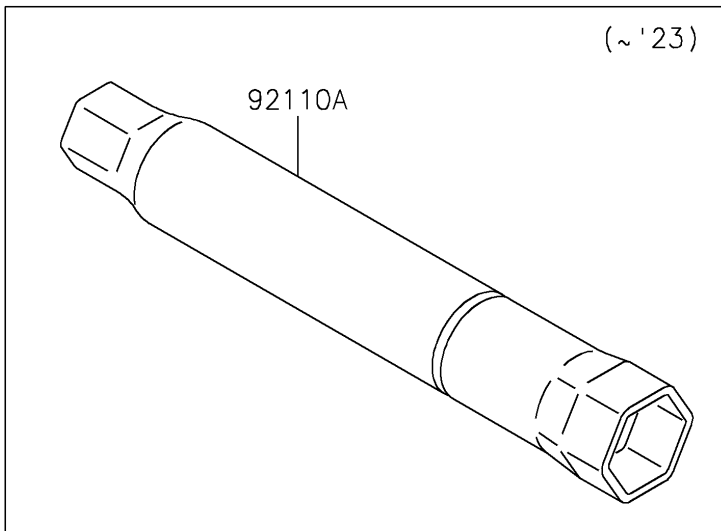

2021 KX™ 250X PARTS DIAGRAM

Owner's Tools

F2810

2021 KX™ 250X PARTS LIST

Owner's Tools

ITEM NAME	PART NUMBER	QUANTITY
GASKET-LIQUID,TB1211F,CLEAR (Ref # 92104)	92104-0004	1
GASKET-LIQUID,TB1216,GRAY (Ref # 92104A)	92104-1063	1
GASKET-LIQUID,TB1216B,BLACK (Ref # 92104B)	92104-1064	1
TOOL-WRENCH,NIPPLE,6X8 (Ref # 92110)	92110-0004	1
TOOL-WRENCH,BOX,16MM (Ref # 92110A)	92110-0005	1