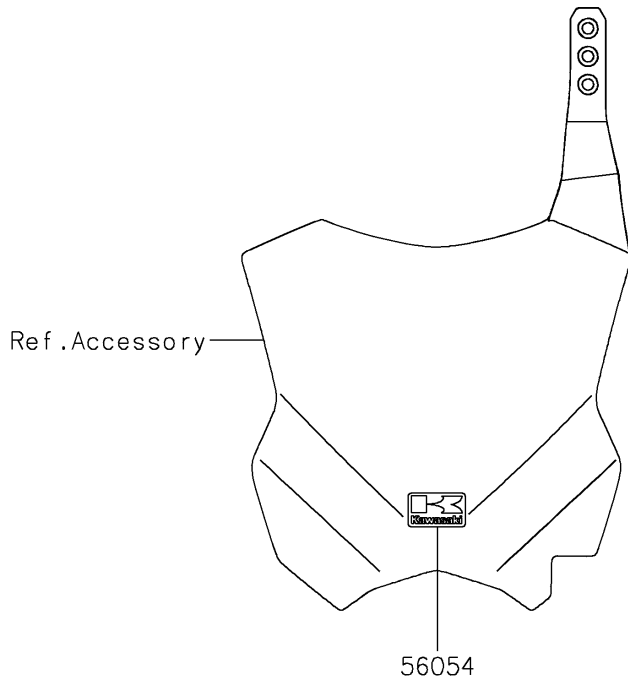

2021 KX™ 250X PARTS DIAGRAM

Decals(DMFNN)

F2861

2021 KX™ 250X PARTS LIST

Decals(DMFNN)

ITEM NAME	PART NUMBER	QUANTITY
MARK,NUMBER PLATE (Ref # 56054)	56054-2260	1
PATTERN,SIDE COVER,LH (Ref # 56076)	56076-0600	1