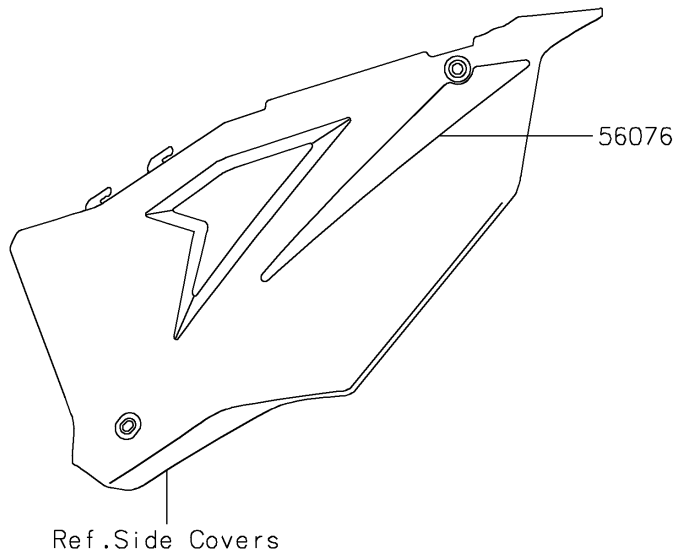

2021 KX™ 250X PARTS DIAGRAM

Decals(DMFNN)

F2861

2021 KX™ 250X PARTS LIST

Decals(DMFNN)

ITEM NAME	PART NUMBER	QUANTITY
MARK,NUMBER PLATE (Ref # 56054)	56054-2260	1
PATTERN,SIDE COVER,LH (Ref # 56076)	56076-0600	1