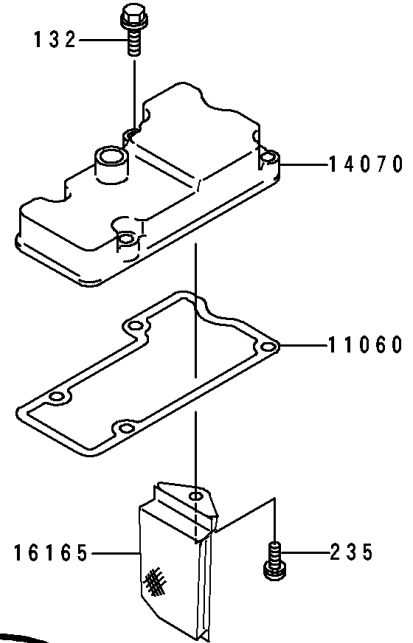

1993 ZR1100 Zephyr PARTS DIAGRAM

Breather Cover/Oil Pan

E1432

1993 ZR1100 Zephyr PARTS LIST

Breather Cover/Oil Pan

ITEM NAME	PART NUMBER	QUANTITY
GASKET,BREATHER BODY (Ref # 11060)	11060-1100	1
GASKET,OIL PAN (Ref # 11060A)	11060-1266	1
BODY-BREATHER (Ref # 14070)	14070-1062	1
SEPARATOR,BREATHER BODY (Ref # 16165)	16165-1057	1
WIRE-LEAD (Ref # 26011)	26011-1371	1
SWITCH,OIL PRESSURE (Ref # 27010)	27010-1313	1
PAN-OIL (Ref # 49034)	49034-1113	1
NOZZLE,YELLOW (Ref # 92062)	92062-1057	1
GASKET,12X22X2,DRAIN PLUG (Ref # 92065)	92065-097	2
PLUG,OIL DRAIN,12X15 (Ref # 92066)	92066-1174	2
BOLT,SOCKET,6X40 (Ref # 92150)	92150-1653	1
BOLT,SOCKET,6X25 (Ref # 92150A)	92150-1714	2
BOLT-SOCKET (Ref # 120)	120Z0625	3
BOLT-SOCKET (Ref # 120A)	120Z0640	8
BOLT-FLANGED-SMALL (Ref # 132)	132E0625	4
SCREW-PAN-WP-CROS (Ref # 235)	235B0610	1
O RING,90MM (Ref # 671)	671B2590	1