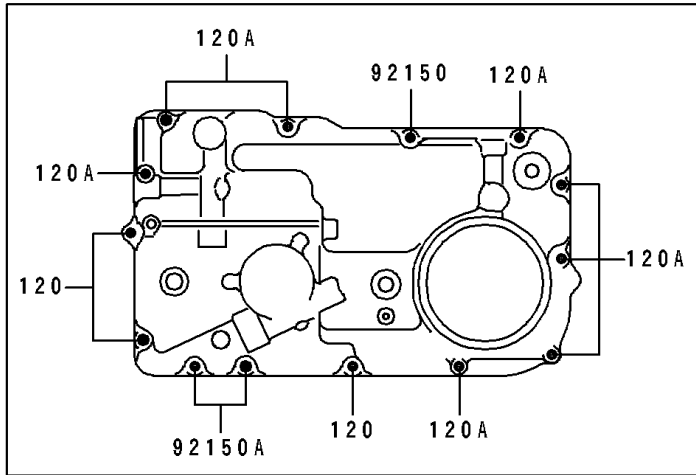

1993 ZR1100 Zephyr PARTS DIAGRAM

Breather Cover/Oil Pan

E1432

1993 ZR1100 Zephyr PARTS LIST

Breather Cover/Oil Pan

ITEM NAME	PART NUMBER	QUANTITY
GASKET,BREATHER BODY (Ref # 11060)	11060-1100	1
GASKET,OIL PAN (Ref # 11060A)	11060-1266	1
BODY-BREATHER (Ref # 14070)	14070-1062	1
SEPARATOR,BREATHER BODY (Ref # 16165)	16165-1057	1
WIRE-LEAD (Ref # 26011)	26011-1371	1
SWITCH,OIL PRESSURE (Ref # 27010)	27010-1313	1
PAN-OIL (Ref # 49034)	49034-1113	1
NOZZLE,YELLOW (Ref # 92062)	92062-1057	1
GASKET,12X22X2,DRAIN PLUG (Ref # 92065)	92065-097	2
PLUG,OIL DRAIN,12X15 (Ref # 92066)	92066-1174	2
BOLT,SOCKET,6X40 (Ref # 92150)	92150-1653	1
BOLT,SOCKET,6X25 (Ref # 92150A)	92150-1714	2
BOLT-SOCKET (Ref # 120)	120Z0625	3
BOLT-SOCKET (Ref # 120A)	120Z0640	8
BOLT-FLANGED-SMALL (Ref # 132)	132E0625	4
SCREW-PAN-WP-CROS (Ref # 235)	235B0610	1
O RING,90MM (Ref # 671)	671B2590	1