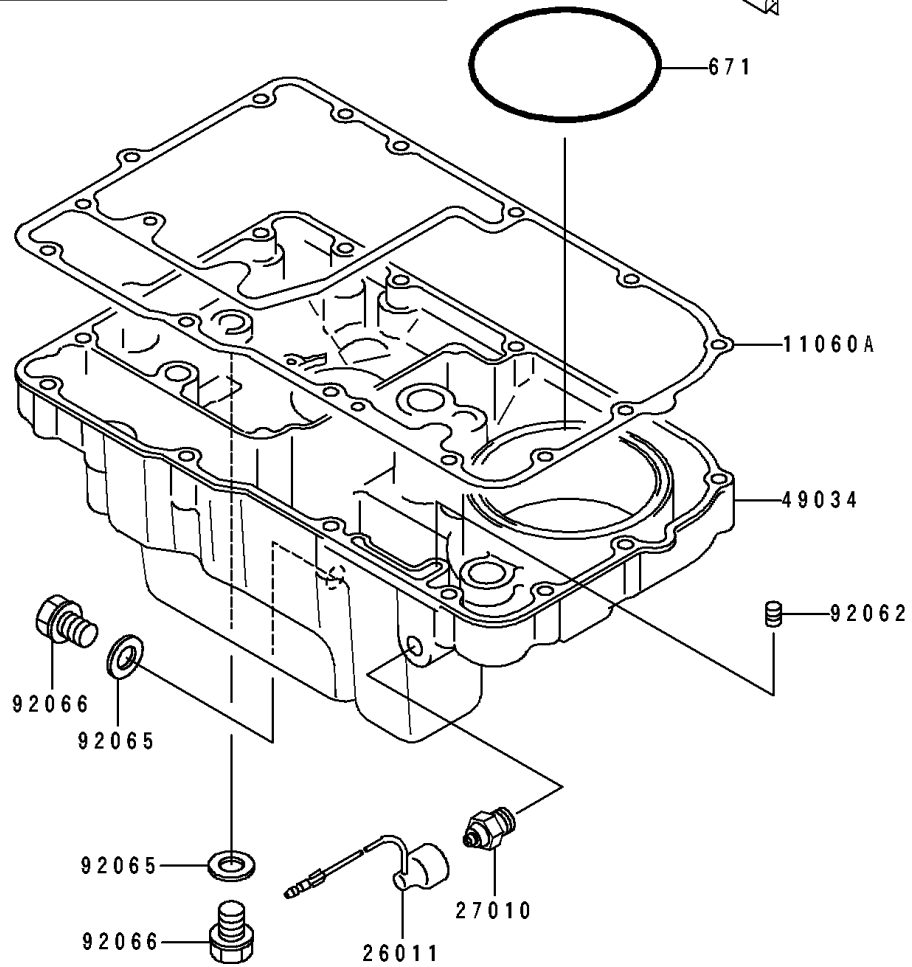

1993 ZR1100 Zephyr PARTS DIAGRAM

Breather Cover/Oil Pan

E1432

1993 ZR1100 Zephyr PARTS LIST

Breather Cover/Oil Pan

ITEM NAME	PART NUMBER	QUANTITY
GASKET,BREATHER BODY (Ref # 11060)	11060-1100	1
GASKET,OIL PAN (Ref # 11060A)	11060-1266	1
BODY-BREATHER (Ref # 14070)	14070-1062	1
SEPARATOR,BREATHER BODY (Ref # 16165)	16165-1057	1
WIRE-LEAD (Ref # 26011)	26011-1371	1
SWITCH,OIL PRESSURE (Ref # 27010)	27010-1313	1
PAN-OIL (Ref # 49034)	49034-1113	1
NOZZLE,YELLOW (Ref # 92062)	92062-1057	1
GASKET,12X22X2,DRAIN PLUG (Ref # 92065)	92065-097	2
PLUG,OIL DRAIN,12X15 (Ref # 92066)	92066-1174	2
BOLT,SOCKET,6X40 (Ref # 92150)	92150-1653	1
BOLT,SOCKET,6X25 (Ref # 92150A)	92150-1714	2
BOLT-SOCKET (Ref # 120)	120Z0625	3
BOLT-SOCKET (Ref # 120A)	120Z0640	8
BOLT-FLANGED-SMALL (Ref # 132)	132E0625	4
SCREW-PAN-WP-CROS (Ref # 235)	235B0610	1
O RING,90MM (Ref # 671)	671B2590	1