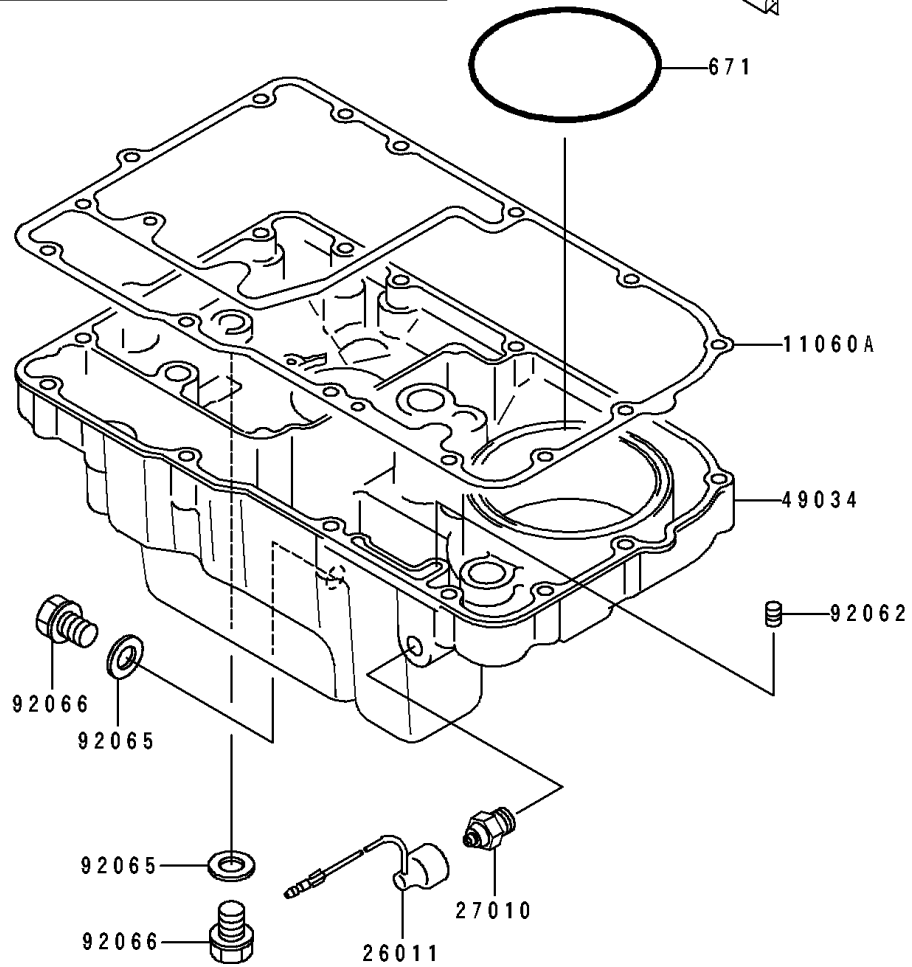

1994 ZR1100 Zephyr PARTS DIAGRAM

Breather Cover/Oil Pan

E1432

1994 ZR1100 Zephyr PARTS LIST

Breather Cover/Oil Pan

ITEM NAME	PART NUMBER	QUANTITY
GASKET,BREATHER BODY (Ref # 11060)	11060-1100	1
GASKET,OIL PAN (Ref # 11060A)	11060-1266	1
BODY-BREATHER (Ref # 14070)	14070-1062	1
SEPARATOR,BREATHER BODY (Ref # 16165)	16165-1057	1
WIRE-LEAD (Ref # 26011)	26011-1371	1
SWITCH,OIL PRESSURE (Ref # 27010)	27010-1313	1
PAN-OIL (Ref # 49034)	49034-1113	1
NOZZLE,YELLOW (Ref # 92062)	92062-1057	1
GASKET,12X22X2,DRAIN PLUG (Ref # 92065)	92065-097	2
PLUG,OIL DRAIN,12X15 (Ref # 92066)	92066-1174	2
BOLT,SOCKET,6X40 (Ref # 92150)	92150-1653	1
BOLT,SOCKET,6X25 (Ref # 92150A)	92150-1714	2
BOLT-SOCKET (Ref # 120)	120Z0625	3
BOLT-SOCKET (Ref # 120A)	120Z0640	8
BOLT-FLANGED-SMALL (Ref # 132)	132E0625	4
SCREW-PAN-WP-CROS (Ref # 235)	235B0610	1
O RING,90MM (Ref # 671)	671B2590	1