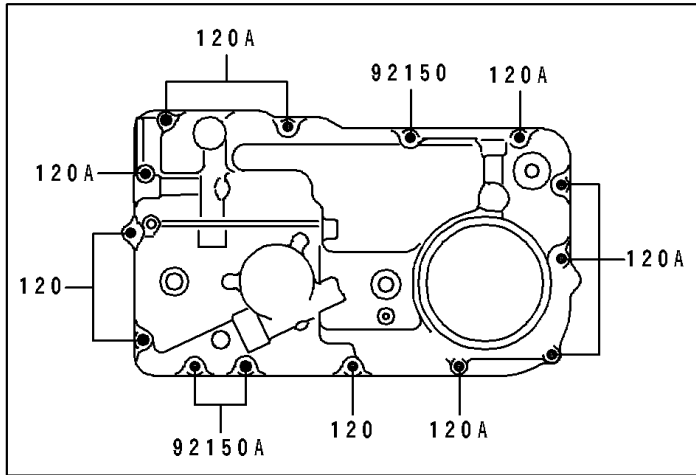

1994 ZR1100 Zephyr PARTS DIAGRAM

Breather Cover/Oil Pan

E1432

1994 ZR1100 Zephyr PARTS LIST

Breather Cover/Oil Pan

ITEM NAME	PART NUMBER	QUANTITY
GASKET,BREATHER BODY (Ref # 11060)	11060-1100	1
GASKET,OIL PAN (Ref # 11060A)	11060-1266	1
BODY-BREATHER (Ref # 14070)	14070-1062	1
SEPARATOR,BREATHER BODY (Ref # 16165)	16165-1057	1
WIRE-LEAD (Ref # 26011)	26011-1371	1
SWITCH,OIL PRESSURE (Ref # 27010)	27010-1313	1
PAN-OIL (Ref # 49034)	49034-1113	1
NOZZLE,YELLOW (Ref # 92062)	92062-1057	1
GASKET,12X22X2,DRAIN PLUG (Ref # 92065)	92065-097	2
PLUG,OIL DRAIN,12X15 (Ref # 92066)	92066-1174	2
BOLT,SOCKET,6X40 (Ref # 92150)	92150-1653	1
BOLT,SOCKET,6X25 (Ref # 92150A)	92150-1714	2
BOLT-SOCKET (Ref # 120)	120Z0625	3
BOLT-SOCKET (Ref # 120A)	120Z0640	8
BOLT-FLANGED-SMALL (Ref # 132)	132E0625	4
SCREW-PAN-WP-CROS (Ref # 235)	235B0610	1
O RING,90MM (Ref # 671)	671B2590	1