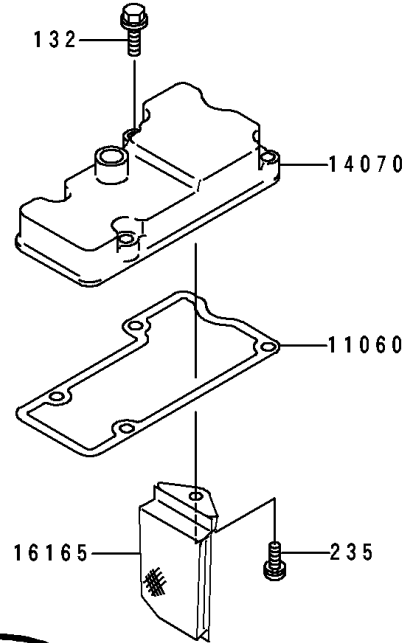

1994 ZR1100 Zephyr PARTS DIAGRAM

Breather Cover/Oil Pan

E1432

1994 ZR1100 Zephyr PARTS LIST

Breather Cover/Oil Pan

ITEM NAME	PART NUMBER	QUANTITY
GASKET,BREATHER BODY (Ref # 11060)	11060-1100	1
GASKET,OIL PAN (Ref # 11060A)	11060-1266	1
BODY-BREATHER (Ref # 14070)	14070-1062	1
SEPARATOR,BREATHER BODY (Ref # 16165)	16165-1057	1
WIRE-LEAD (Ref # 26011)	26011-1371	1
SWITCH,OIL PRESSURE (Ref # 27010)	27010-1313	1
PAN-OIL (Ref # 49034)	49034-1113	1
NOZZLE,YELLOW (Ref # 92062)	92062-1057	1
GASKET,12X22X2,DRAIN PLUG (Ref # 92065)	92065-097	2
PLUG,OIL DRAIN,12X15 (Ref # 92066)	92066-1174	2
BOLT,SOCKET,6X40 (Ref # 92150)	92150-1653	1
BOLT,SOCKET,6X25 (Ref # 92150A)	92150-1714	2
BOLT-SOCKET (Ref # 120)	120Z0625	3
BOLT-SOCKET (Ref # 120A)	120Z0640	8
BOLT-FLANGED-SMALL (Ref # 132)	132E0625	4
SCREW-PAN-WP-CROS (Ref # 235)	235B0610	1
O RING,90MM (Ref # 671)	671B2590	1