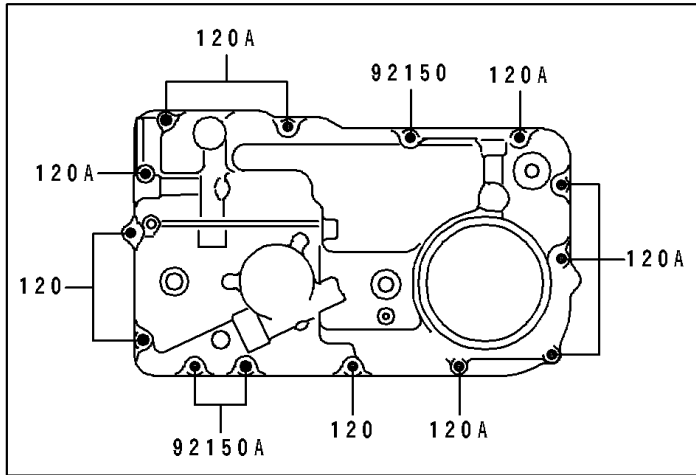

# 1995 ZR1100 Zephyr PARTS DIAGRAM

Breather Cover/Oil Pan

E1432

# 1995 ZR1100 Zephyr PARTS LIST

## Breather Cover/Oil Pan

ITEM NAME	PART NUMBER	QUANTITY
GASKET,BREATHER BODY (Ref # 11060)	11060-1100	1
GASKET,OIL PAN (Ref # 11060A)	11060-1266	1
BODY-BREATHER (Ref # 14070)	14070-1062	1
SEPARATOR,BREATHER BODY (Ref # 16165)	16165-1057	1
WIRE-LEAD (Ref # 26011)	26011-1371	1
SWITCH,OIL PRESSURE (Ref # 27010)	27010-1313	1
PAN-OIL (Ref # 49034)	49034-1113	1
NOZZLE,YELLOW (Ref # 92062)	92062-1057	1
GASKET,12X22X2,DRAIN PLUG (Ref # 92065)	92065-097	2
PLUG,OIL DRAIN,12X15 (Ref # 92066)	92066-1174	2
BOLT,SOCKET,6X40 (Ref # 92150)	92150-1653	1
BOLT,SOCKET,6X25 (Ref # 92150A)	92150-1714	2
BOLT-SOCKET (Ref # 120)	120Z0625	3
BOLT-SOCKET (Ref # 120A)	120Z0640	8
BOLT-FLANGED-SMALL (Ref # 132)	132E0625	4
SCREW-PAN-WP-CROS (Ref # 235)	235B0610	1
O RING,90MM (Ref # 671)	671B2590	1