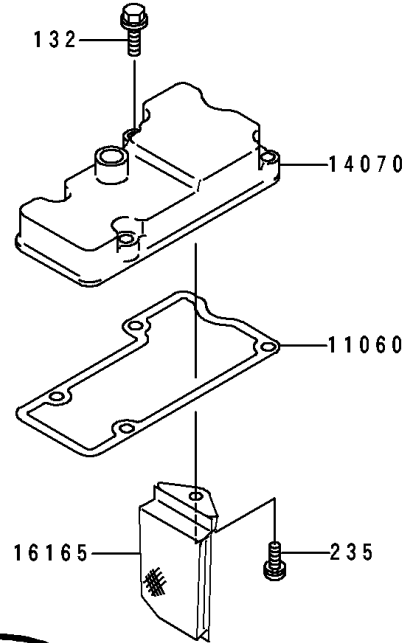

# 1995 ZR1100 Zephyr PARTS DIAGRAM

Breather Cover/Oil Pan

E1432

# 1995 ZR1100 Zephyr PARTS LIST

## Breather Cover/Oil Pan

ITEM NAME	PART NUMBER	QUANTITY
GASKET,BREATHER BODY (Ref # 11060)	11060-1100	1
GASKET,OIL PAN (Ref # 11060A)	11060-1266	1
BODY-BREATHER (Ref # 14070)	14070-1062	1
SEPARATOR,BREATHER BODY (Ref # 16165)	16165-1057	1
WIRE-LEAD (Ref # 26011)	26011-1371	1
SWITCH,OIL PRESSURE (Ref # 27010)	27010-1313	1
PAN-OIL (Ref # 49034)	49034-1113	1
NOZZLE,YELLOW (Ref # 92062)	92062-1057	1
GASKET,12X22X2,DRAIN PLUG (Ref # 92065)	92065-097	2
PLUG,OIL DRAIN,12X15 (Ref # 92066)	92066-1174	2
BOLT,SOCKET,6X40 (Ref # 92150)	92150-1653	1
BOLT,SOCKET,6X25 (Ref # 92150A)	92150-1714	2
BOLT-SOCKET (Ref # 120)	120Z0625	3
BOLT-SOCKET (Ref # 120A)	120Z0640	8
BOLT-FLANGED-SMALL (Ref # 132)	132E0625	4
SCREW-PAN-WP-CROS (Ref # 235)	235B0610	1
O RING,90MM (Ref # 671)	671B2590	1