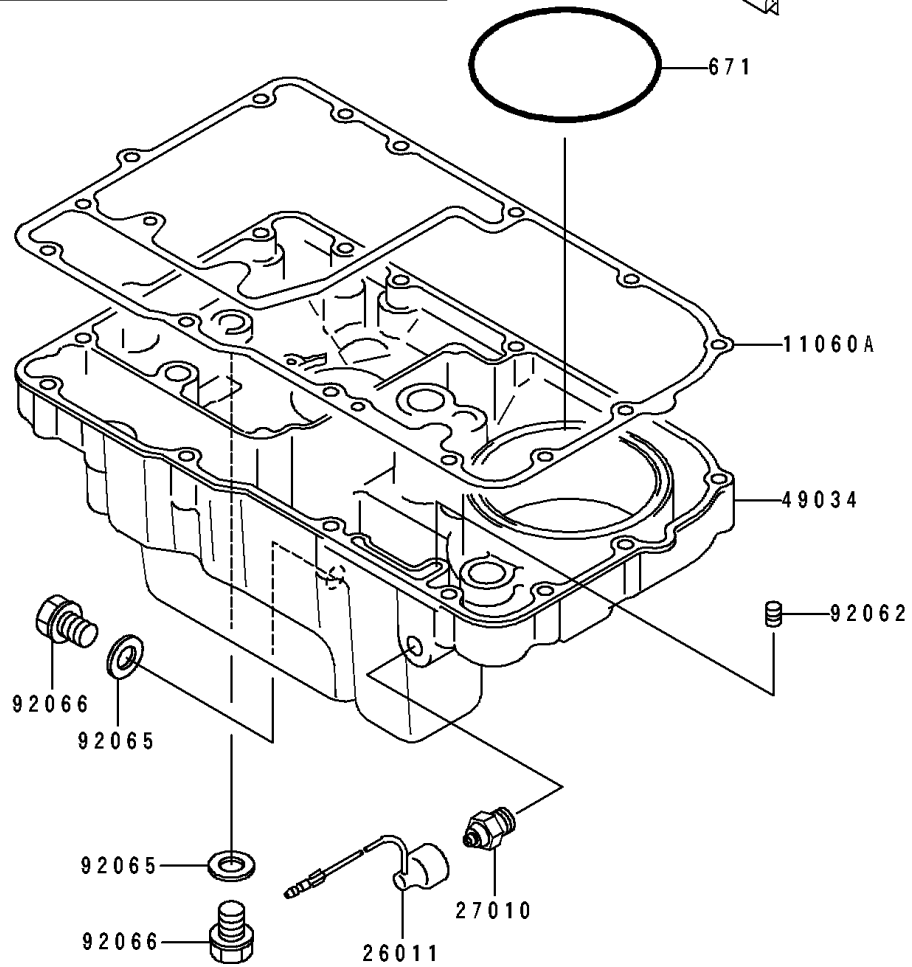

# 1995 ZR1100 Zephyr PARTS DIAGRAM

Breather Cover/Oil Pan

E1432

# 1995 ZR1100 Zephyr PARTS LIST

## Breather Cover/Oil Pan

ITEM NAME	PART NUMBER	QUANTITY
GASKET,BREATHER BODY (Ref # 11060)	11060-1100	1
GASKET,OIL PAN (Ref # 11060A)	11060-1266	1
BODY-BREATHER (Ref # 14070)	14070-1062	1
SEPARATOR,BREATHER BODY (Ref # 16165)	16165-1057	1
WIRE-LEAD (Ref # 26011)	26011-1371	1
SWITCH,OIL PRESSURE (Ref # 27010)	27010-1313	1
PAN-OIL (Ref # 49034)	49034-1113	1
NOZZLE,YELLOW (Ref # 92062)	92062-1057	1
GASKET,12X22X2,DRAIN PLUG (Ref # 92065)	92065-097	2
PLUG,OIL DRAIN,12X15 (Ref # 92066)	92066-1174	2
BOLT,SOCKET,6X40 (Ref # 92150)	92150-1653	1
BOLT,SOCKET,6X25 (Ref # 92150A)	92150-1714	2
BOLT-SOCKET (Ref # 120)	120Z0625	3
BOLT-SOCKET (Ref # 120A)	120Z0640	8
BOLT-FLANGED-SMALL (Ref # 132)	132E0625	4
SCREW-PAN-WP-CROS (Ref # 235)	235B0610	1
O RING,90MM (Ref # 671)	671B2590	1