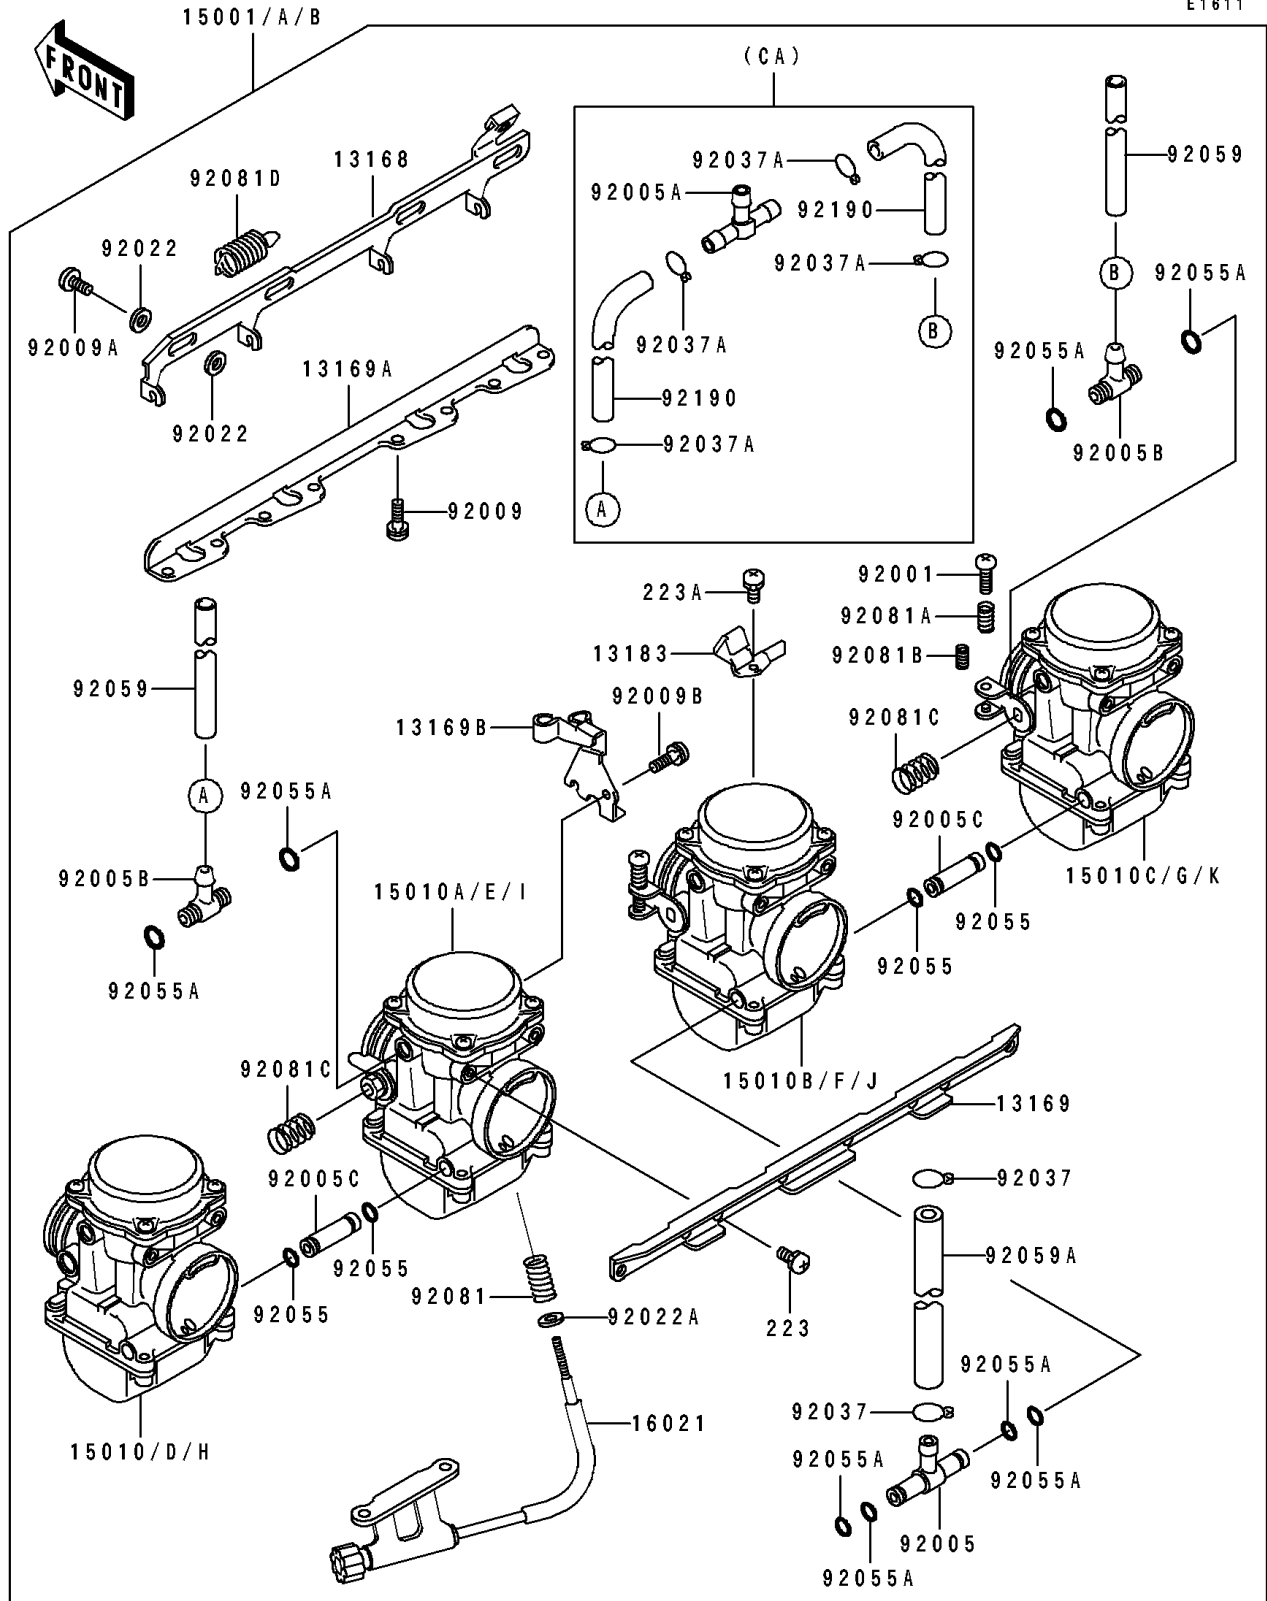

1993 ZR1100 Zephyr PARTS DIAGRAM

Carburetor(&NAMI.026547)

E1611