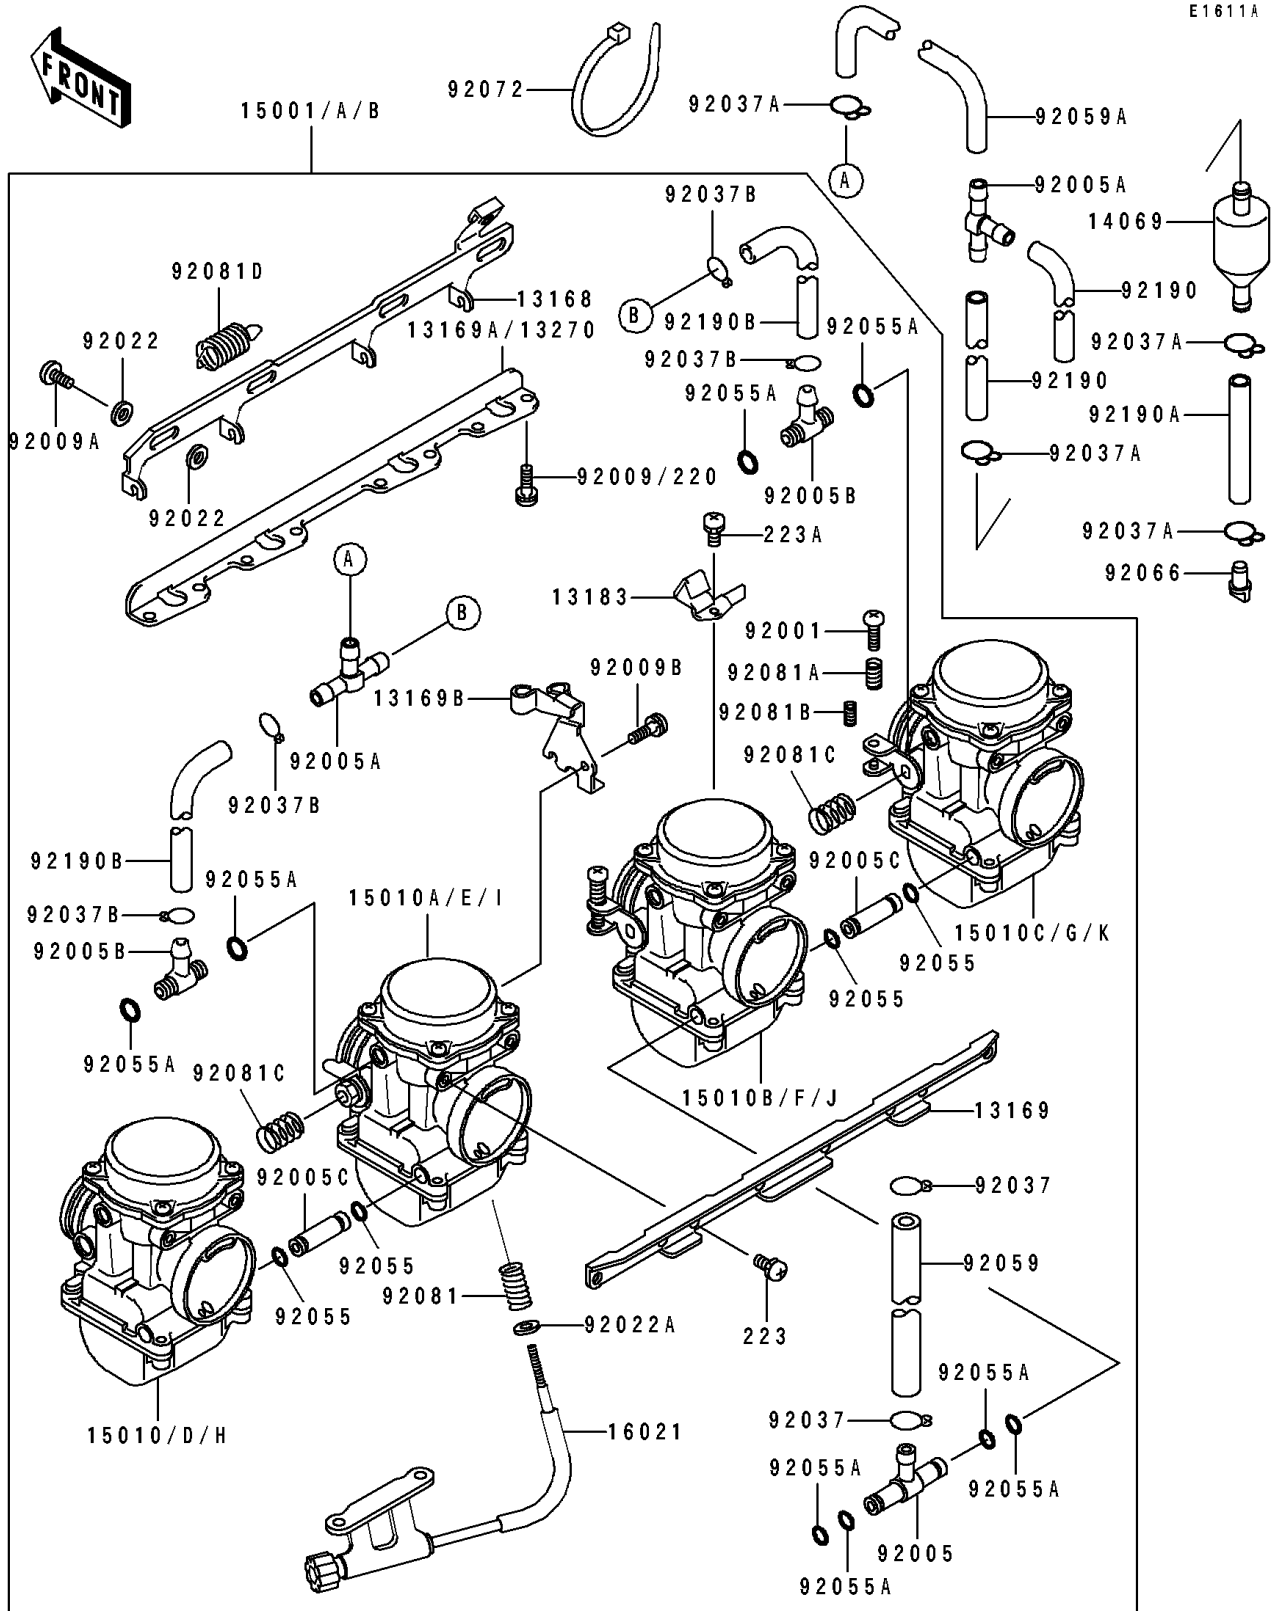

1993 ZR1100 Zephyr PARTS DIAGRAM

Carburetor(026548&NAMI.)

1993 ZR1100 Zephyr PARTS LIST

Carburetor(026548&NAMI.)

ITEM NAME	PART NUMBER	QUANTITY
LEVER,STARTER (Ref # 13168)	13168-1245	1
PLATE,CARBURETOR STAY,UPP (Ref # 13169)	13169-1869	1
PLATE,CARBURETOR STAY,LWR,6MM (Ref # 13169A)	13169-1870	1
PLATE,THROTTLE CABLE (Ref # 13169B)	13169-1962	1
PLATE,STARTER CABLE (Ref # 13183)	13183-1033	1
PLATE,CARBURETOR STAY,LWR (Ref # 13270)	13270-1070	1
BREATHER (Ref # 14069)	14069-1051	1
CARBURETOR-ASSY (Ref # 15001)	15001-1776	1
CARBURETOR-ASSY (Ref # 15001A)	15001-1883	1
CARBURETOR,LH,OUTSIDE (Ref # 15010)	15010-1363	1
CARBURETOR,LH,INSIDE (Ref # 15010A)	15010-1364	1
CARBURETOR,RH,INSIDE (Ref # 15010B)	15010-1365	1
CARBURETOR,RH,OUTSIDE (Ref # 15010C)	15010-1366	1
CARBURETOR,LH,OUTSIDE (Ref # 15010D)	15010-1399	1
CARBURETOR,LH,INSIDE (Ref # 15010E)	15010-1400	1
CARBURETOR,RH,INSIDE (Ref # 15010F)	15010-1401	1
CARBURETOR,RH,OUTSIDE (Ref # 15010G)	15010-1402	1
SCREW-THROTTLE STOP (Ref # 16021)	16021-1101	1
BOLT,THROTTLE ADJUST (Ref # 92001)	92001-1998	3
FITTING,FUEL,T-TYPE (Ref # 92005)	92005-1108	1
FITTING,T-TYPE (Ref # 92005A)	92005-1119	2
FITTING,T-TYPE (Ref # 92005B)	92005-1125	2
FITTING (Ref # 92005C)	92005-1157	2
SCREW,6X16 (Ref # 92009)	92009-1129	8
SCREW (Ref # 92009A)	92009-1262	3
SCREW,5X10 (Ref # 92009B)	92009-1365	1
WASHER,6.1X11X0.8,POLYACETAL (Ref # 92022)	92022-1199	6
WASHER,PLAIN,STOP SPRING (Ref # 92022A)	92022-1480	1
CLAMP,FUEL TUBE (Ref # 92037)	92037-1075	2