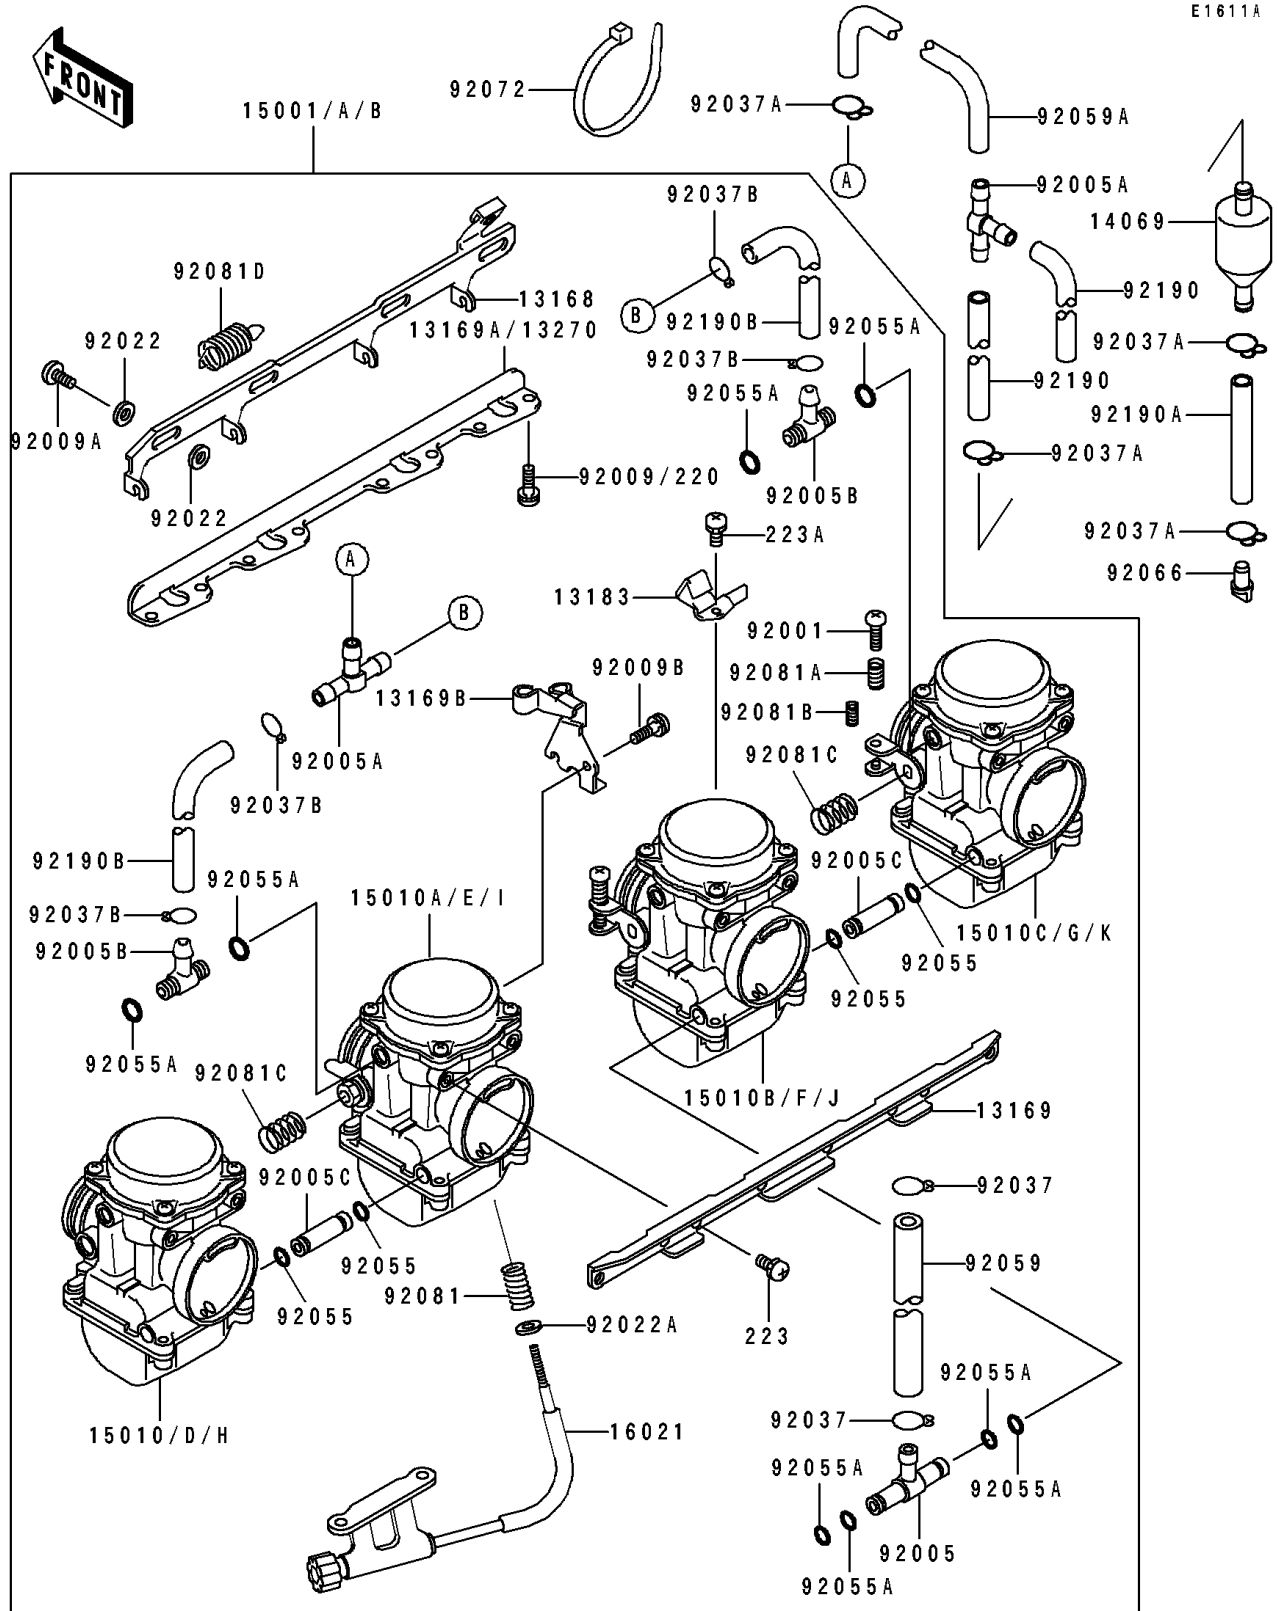

1994 ZR1100 Zephyr PARTS DIAGRAM

Carburetor(026548&NAMI.)