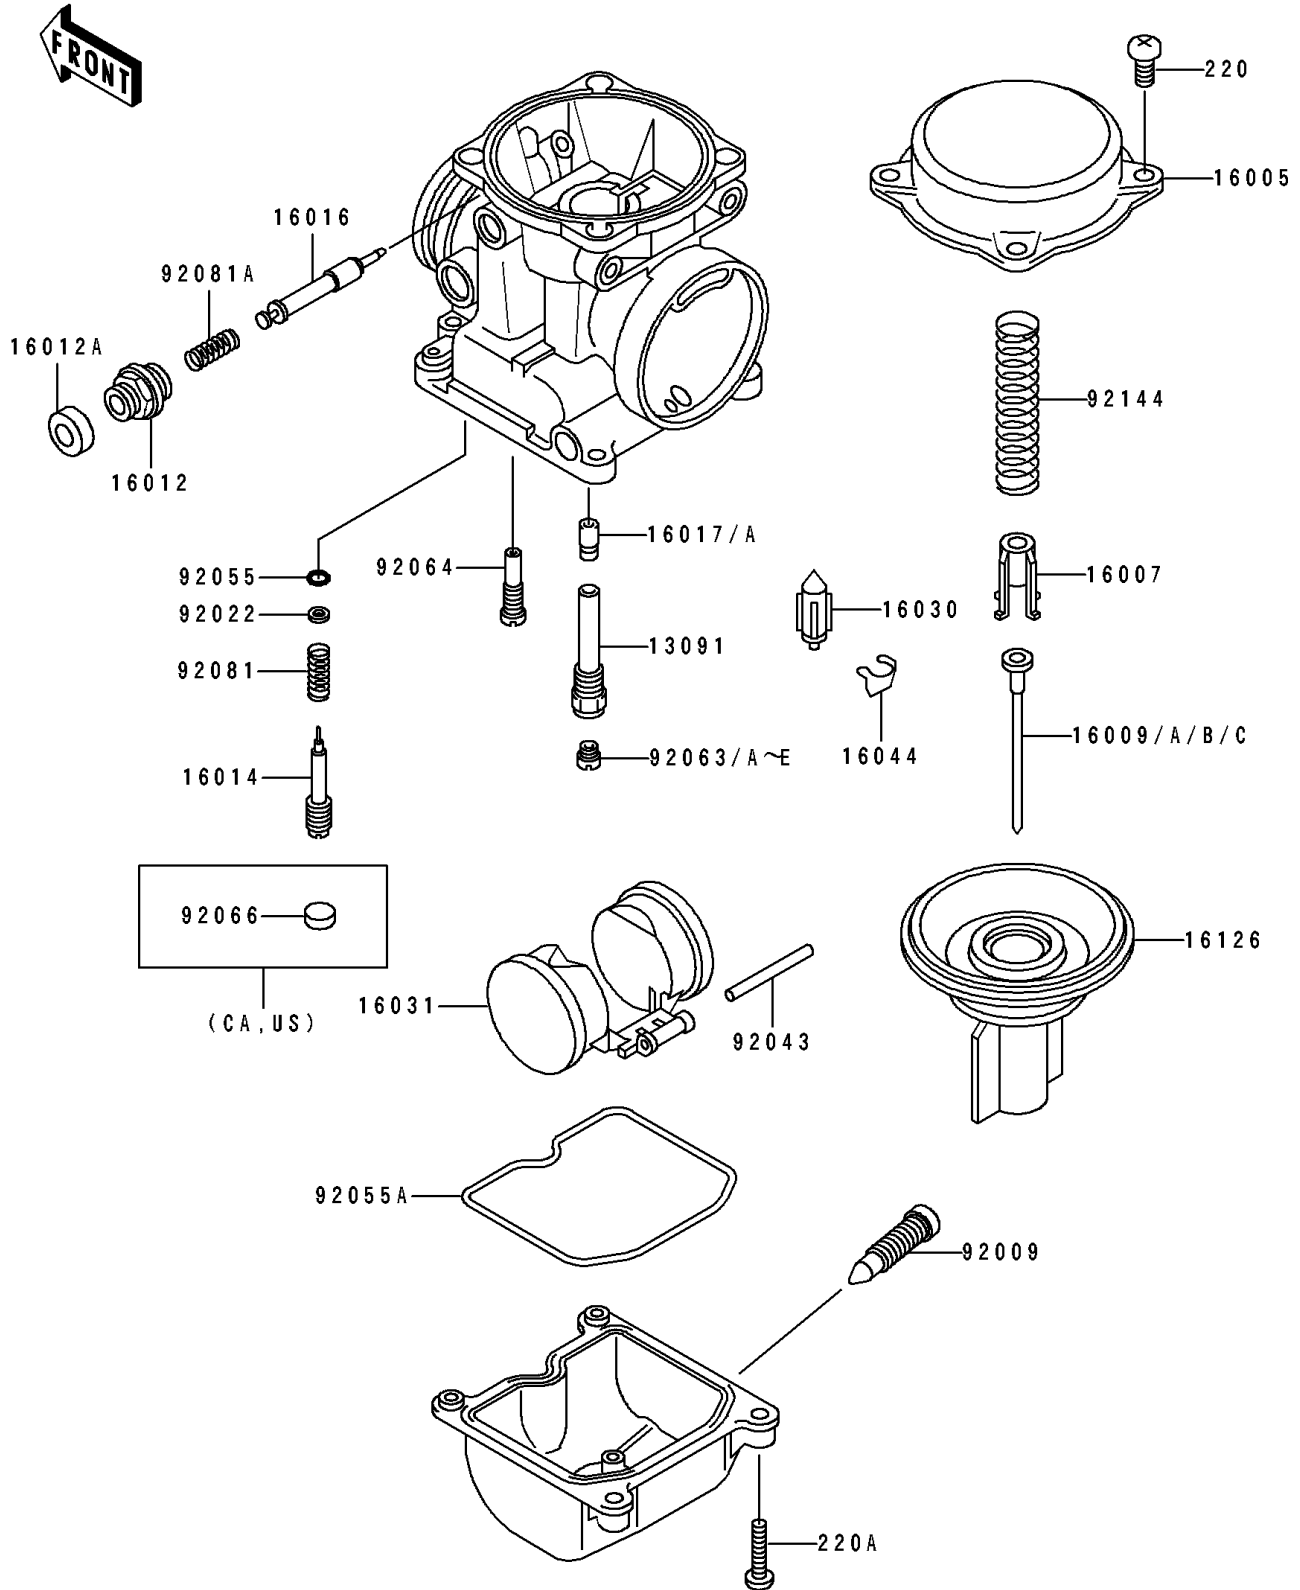

# 1994 ZR1100 Zephyr PARTS DIAGRAM

## Carburetor Parts

E1612

## Carburetor Parts

ITEM NAME	PART NUMBER	QUANTITY
HOLDER,NEEDLE JET (Ref # 13091)	13091-1804	4
TOP-CHAMBER,MIXING (Ref # 16005)	16005-1065	4
SEAT-SPRING,VALVE (Ref # 16007)	16007-1117	4
NEEDLE-JET,N1VE (Ref # 16009B)	16009-1807	4
CAP-STARTER PLUNGER (Ref # 16012)	16012-1051	4
CAP-STARTER PLUNGER (Ref # 16012A)	16012-1052	4
SCREW-PILOT AIR (Ref # 16014)	16014-1054	4
PLUNGER,STARTER (Ref # 16016)	16016-1061	4
JET-NEEDLE (Ref # 16017A)	16017-1362	4
VALVE-FLOAT (Ref # 16030)	16030-1007	4
FLOAT (Ref # 16031)	16031-1056	4
CLAMP,FLOAT VALVE (Ref # 16044)	16044-007	4
VALVE,VACUUM (Ref # 16126)	16126-1163	4
SCREW,DRAIN,M6X0.75 (Ref # 92009)	92009-1551	4
WASHER,PLAIN (Ref # 92022)	92022-1003	4
PIN,FLOAT (Ref # 92043)	92043-1207	4
RING-O,PILOT ADJUST (Ref # 92055)	92055-1002	4
RING-O,FLOAT CHAMBER (Ref # 92055A)	92055-1222	4
JET-MAIN,2ND,#95 (Ref # 92063)	92063-1001	4
JET-MAIN,2ND,#92 (Ref # 92063A)	92063-1004	4
JET-MAIN,2ND,#98 (Ref # 92063B)	92063-1005	2
JET-MAIN,2ND,#100 (Ref # 92063C)	92063-1008	2
JET-MAIN,2ND,#105 (Ref # 92063D)	92063-1009	4
JET-MAIN,#102 (Ref # 92063E)	92063-1115	4
JET-PILOT,#35 (Ref # 92064)	92064-1101	4
SPRING,PILOT ADJUST SCREW (Ref # 92081)	92081-1002	4
SPRING,STARTER PLUNGER (Ref # 92081A)	92081-1761	4
SPRING,VACUUM VALVE (Ref # 92144)	92144-1670	4
SCREW-PAN-CROS (Ref # 220)	220B0408	15

## Carburetor Parts

ITEM NAME	PART NUMBER	QUANTITY
SCREW-PAN-CROS (Ref # 220A)	220D0414	16