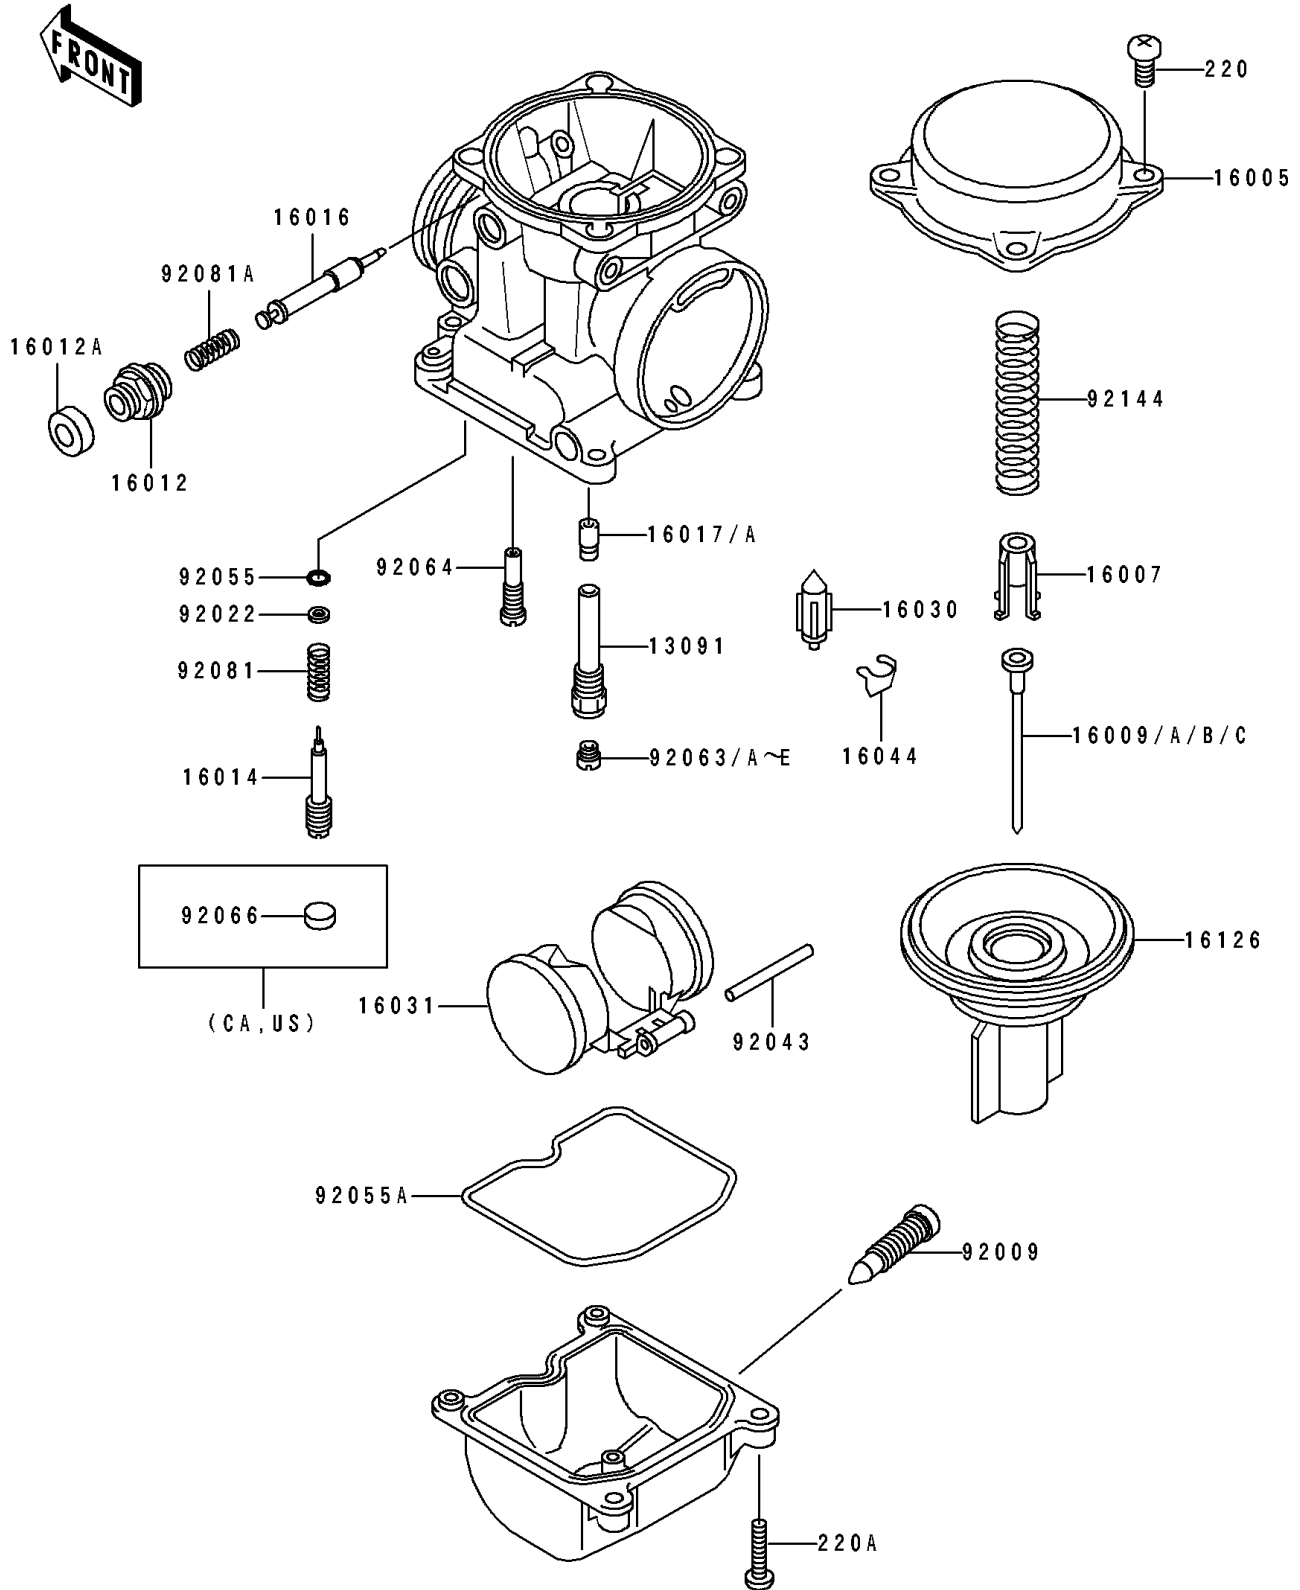

1995 ZR1100 Zephyr PARTS DIAGRAM

Carburetor Parts

E1612

1995 ZR1100 Zephyr PARTS LIST

Carburetor Parts

ITEM NAME	PART NUMBER	QUANTITY
HOLDER,NEEDLE JET (Ref # 13091)	13091-1804	4
TOP-CHAMBER,MIXING (Ref # 16005)	16005-1065	4
SEAT-SPRING,VALVE (Ref # 16007)	16007-1117	4
NEEDLE-JET,N1VE (Ref # 16009B)	16009-1807	4
CAP-STARTER PLUNGER (Ref # 16012)	16012-1051	4
CAP-STARTER PLUNGER (Ref # 16012A)	16012-1052	4
SCREW-PILOT AIR (Ref # 16014)	16014-1054	4
PLUNGER,STARTER (Ref # 16016)	16016-1061	4
JET-NEEDLE (Ref # 16017A)	16017-1362	4
VALVE-FLOAT (Ref # 16030)	16030-1007	4
FLOAT (Ref # 16031)	16031-1056	4
CLAMP,FLOAT VALVE (Ref # 16044)	16044-007	4
VALVE,VACUUM (Ref # 16126)	16126-1163	4
SCREW,DRAIN,M6X0.75 (Ref # 92009)	92009-1551	4
WASHER,PLAIN (Ref # 92022)	92022-1003	4
PIN,FLOAT (Ref # 92043)	92043-1207	4
RING-O,PILOT ADJUST (Ref # 92055)	92055-1002	4
RING-O,FLOAT CHAMBER (Ref # 92055A)	92055-1222	4
JET-MAIN,2ND,#95 (Ref # 92063)	92063-1001	4
JET-MAIN,2ND,#92 (Ref # 92063A)	92063-1004	4
JET-MAIN,2ND,#98 (Ref # 92063B)	92063-1005	2
JET-MAIN,2ND,#100 (Ref # 92063C)	92063-1008	2
JET-MAIN,2ND,#105 (Ref # 92063D)	92063-1009	4
JET-MAIN,#102 (Ref # 92063E)	92063-1115	4
JET-PILOT,#35 (Ref # 92064)	92064-1101	4
SPRING,PILOT ADJUST SCREW (Ref # 92081)	92081-1002	4
SPRING,STARTER PLUNGER (Ref # 92081A)	92081-1761	4
SPRING,VACUUM VALVE (Ref # 92144)	92144-1670	4
SCREW-PAN-CROS (Ref # 220)	220B0408	15

1995 ZR1100 Zephyr PARTS LIST

Carburetor Parts

ITEM NAME	PART NUMBER	QUANTITY
SCREW-PAN-CROS (Ref # 220A)	220D0414	16