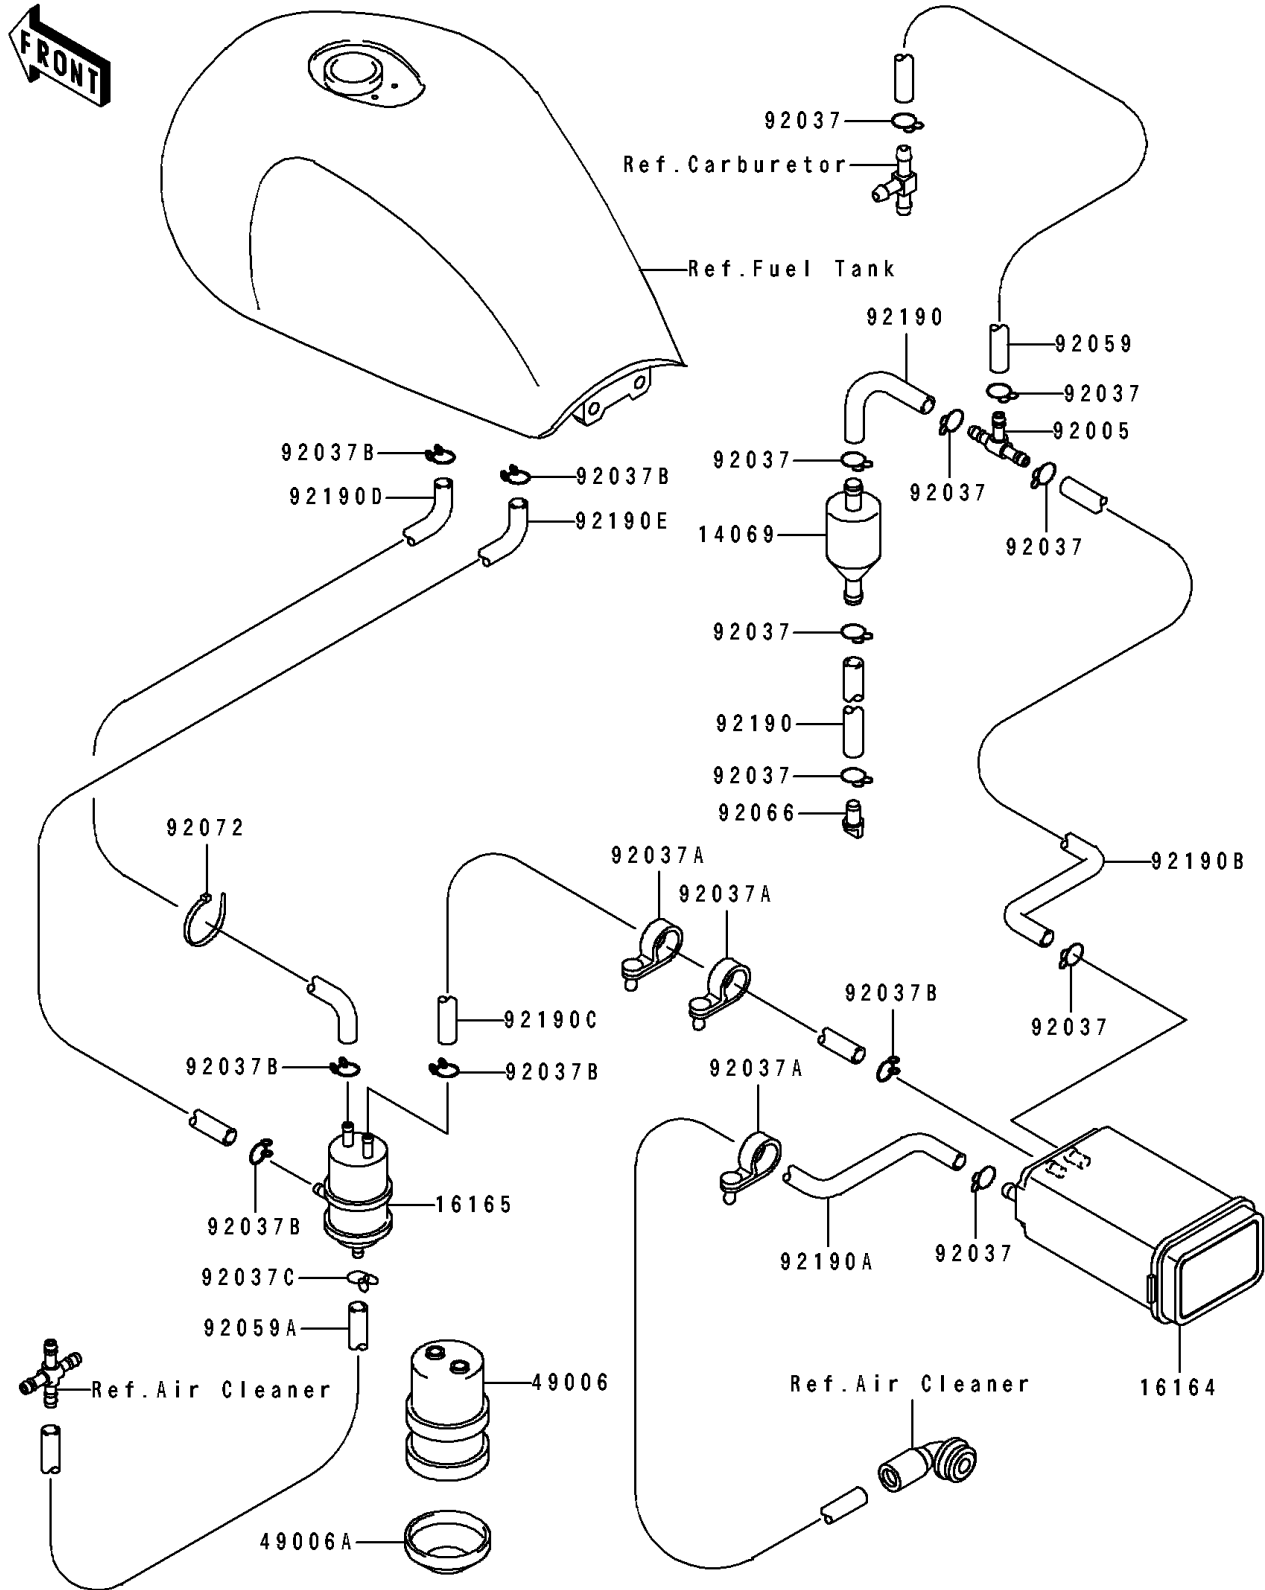

# 1993 ZR1100 Zephyr PARTS DIAGRAM

## Fuel Evaporative System

E1650

# 1993 ZR1100 Zephyr PARTS LIST

## Fuel Evaporative System

ITEM NAME	PART NUMBER	QUANTITY
BREATHER (Ref # 14069)	14069-1051	1
CANISTER (Ref # 16164)	16164-1064	1
SEPARATOR (Ref # 16165)	16165-1001	1
BOOT (Ref # 49006)	49006-1263	1
BOOT (Ref # 49006A)	49006-1264	1
FITTING,T-TYPE (Ref # 92005)	92005-1119	1
CLAMP,HOSE (Ref # 92037)	92037-1104	9
CLAMP,HOSE (Ref # 92037A)	92037-1163	3
CLAMP,TUBE (Ref # 92037B)	92037-147	6
CLAMP (Ref # 92037C)	92037-1712	1
TUBE,7X12X440,YELLOW (Ref # 92059)	92059-1440	1
TUBE,4X9X550,WHITE (Ref # 92059A)	92059-1760	1
PLUG,DRAIN (Ref # 92066)	92066-1211	1
BAND,L=185 (Ref # 92072)	92072-1195	1
TUBE,7X12X110 (Ref # 92190)	92190-1242	2
TUBE,GREEN (Ref # 92190A)	92190-1280	1
TUBE,YELLOW (Ref # 92190B)	92190-1282	1
TUBE,BLUE (Ref # 92190C)	92190-1285	1
TUBE,BLUE (Ref # 92190D)	92190-1286	1
TUBE,RED (Ref # 92190E)	92190-1287	1