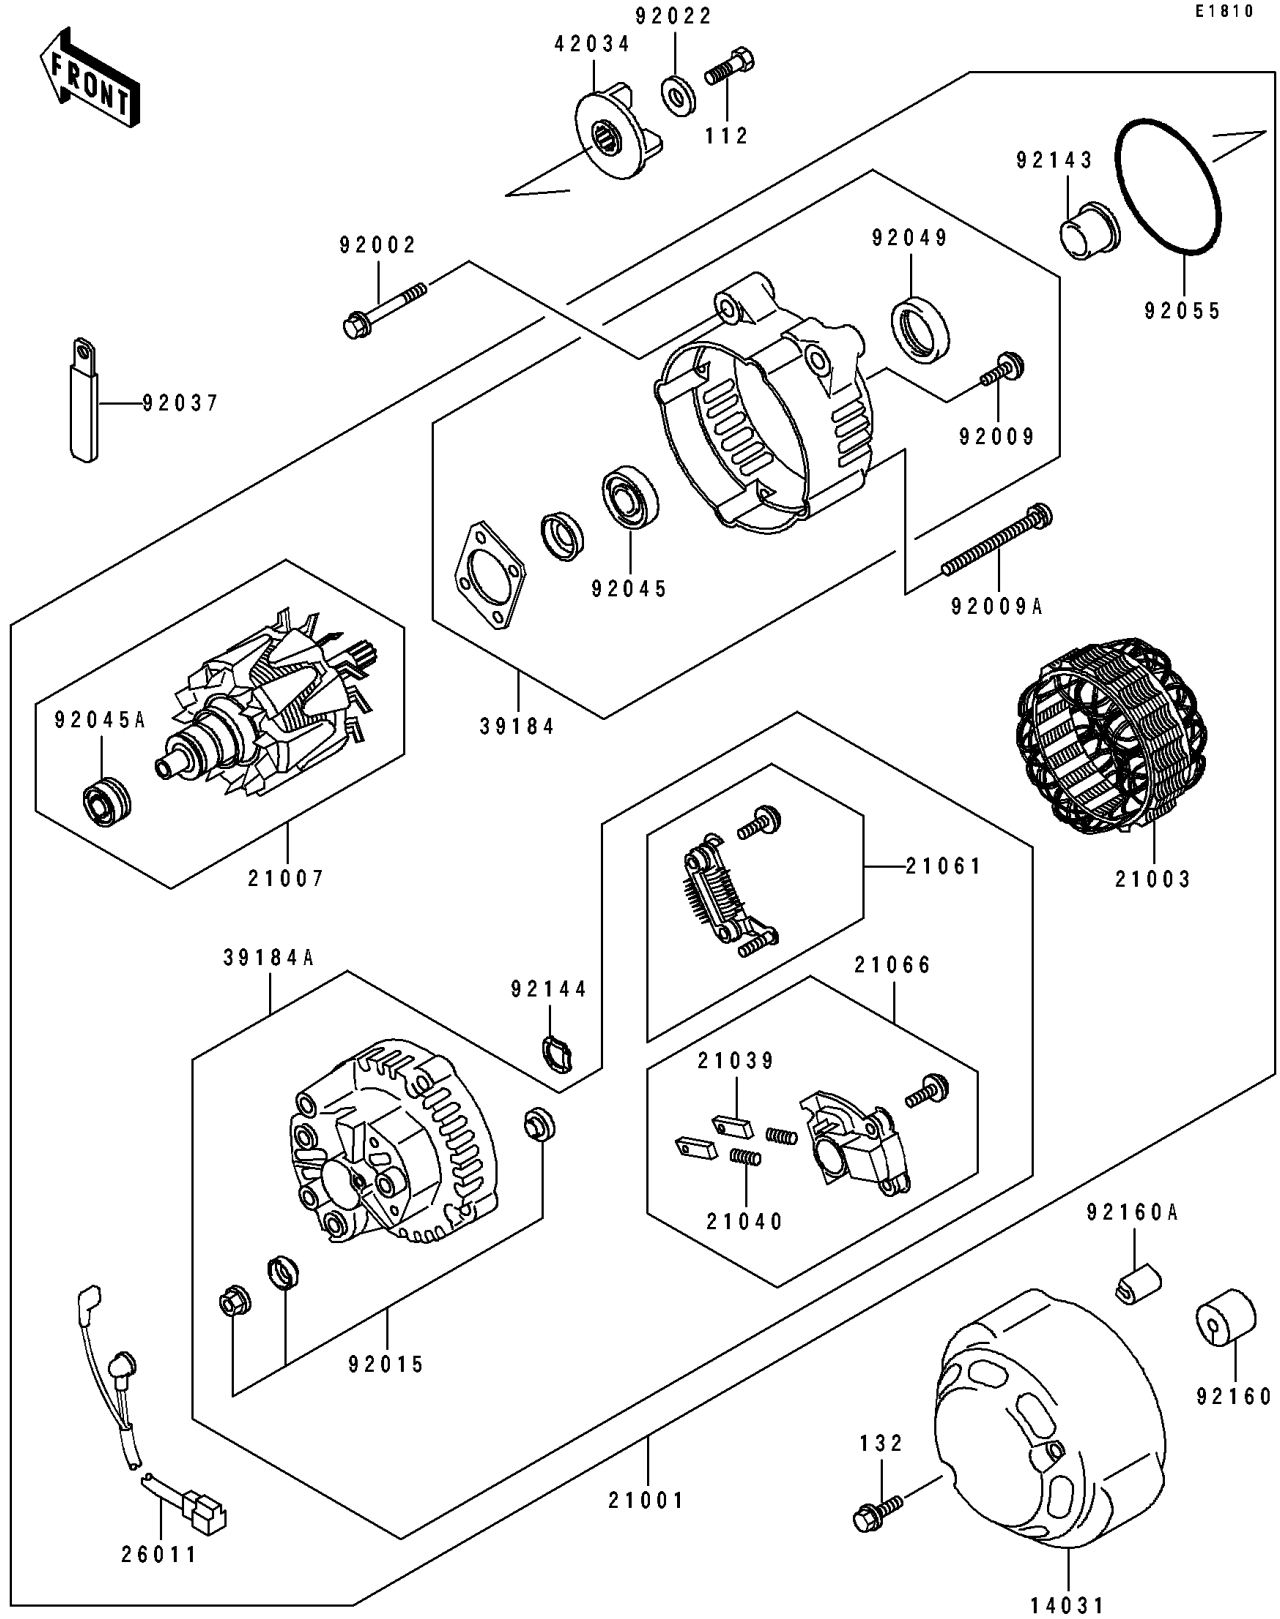

1992 ZR1100 Zephyr PARTS DIAGRAM

Generator

E1810

1992 ZR1100 Zephyr PARTS LIST

Generator

ITEM NAME	PART NUMBER	QUANTITY
COVER-GENERATOR (Ref # 14031)	14031-1311	1
GENERATOR (Ref # 21001)	21001-1123	1
STATOR,GENERATOR (Ref # 21003)	21003-1162	1
ROTOR,GENERATOR (Ref # 21007)	21007-1152	1
BRUSH,CARBON (Ref # 21039)	21039-1058	2
SPRING-BRUSH (Ref # 21040)	21040-1054	2
RECTIFIER (Ref # 21061)	21061-1056	1
REGULATOR-VOLTAGE (Ref # 21066)	21066-1062	1
WIRE-LEAD,GENERATOR (Ref # 26011)	26011-1537	1
BRACKET-ASSY,FR (Ref # 39184)	39184-1063	1
BRACKET-ASSY,RR (Ref # 39184A)	39184-1064	1
COUPLING (Ref # 42034)	42034-1084	1
BOLT,8X45 (Ref # 92002)	92002-1658	3
SCREW (Ref # 92009)	92009-1451	4
SCREW (Ref # 92009A)	92009-1452	4
NUT (Ref # 92015)	92015-1624	1
WASHER,6X19.5X2 (Ref # 92022)	92022-1517	1
CLAMP,WIRING HARNESS (Ref # 92037)	92037-1539	2
BEARING-BALL (Ref # 92045)	92045-1181	1
BEARING-BALL (Ref # 92045A)	92045-1279	1
SEAL-OIL (Ref # 92049)	92049-1274	1
RING-O (Ref # 92055)	92055-1365	1
COLLAR (Ref # 92143)	92143-1054	1
SPRING,WASHER (Ref # 92144)	92144-1067	1
DAMPER,6.3X22X20 (Ref # 92160)	92160-1013	1
DAMPER (Ref # 92160A)	92160-1334	3
BOLT-UPSET (Ref # 112)	112G0616	1
BOLT-FLANGED-SMALL (Ref # 132)	132E0625	2