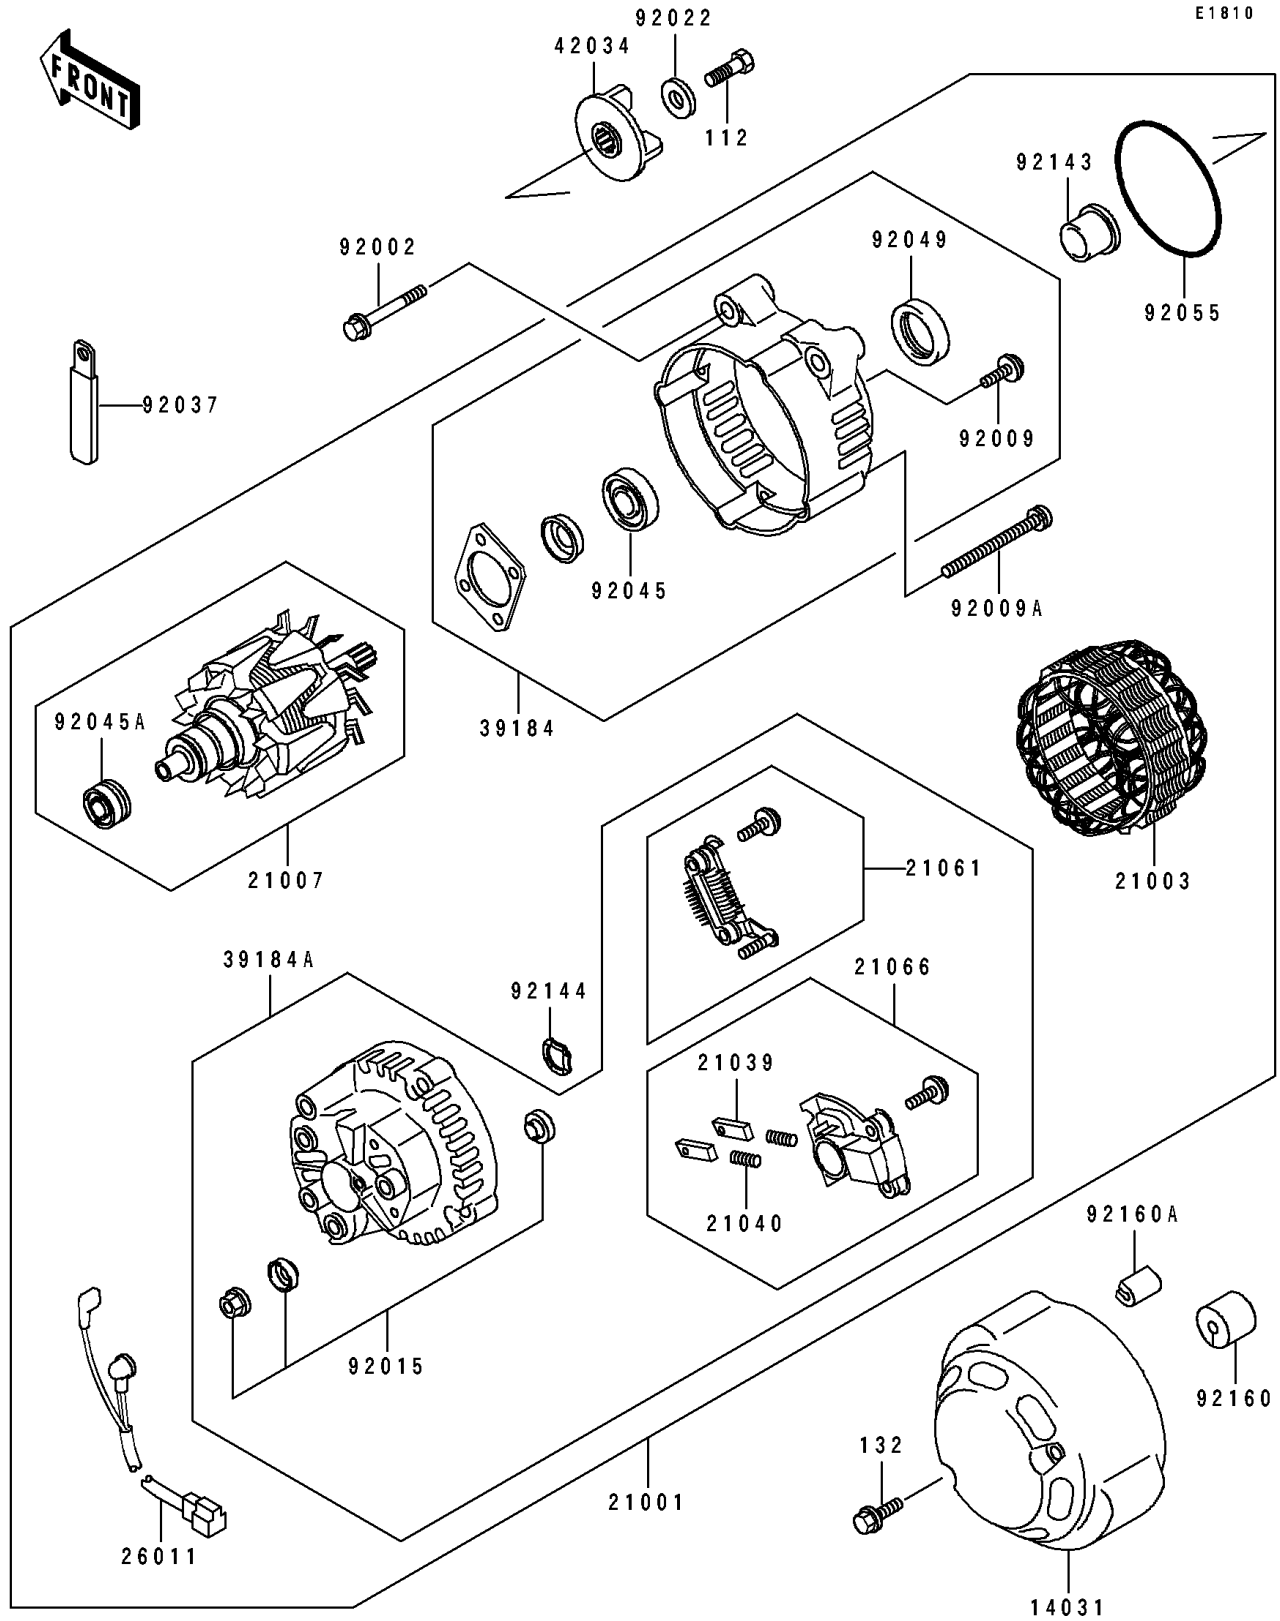

1993 ZR1100 Zephyr PARTS DIAGRAM

Generator

1993 ZR1100 Zephyr PARTS LIST

Generator

ITEM NAME	PART NUMBER	QUANTITY
COVER-GENERATOR (Ref # 14031)	14031-1311	1
GENERATOR (Ref # 21001)	21001-1123	1
STATOR,GENERATOR (Ref # 21003)	21003-1162	1
ROTOR,GENERATOR (Ref # 21007)	21007-1152	1
BRUSH,CARBON (Ref # 21039)	21039-1058	2
SPRING-BRUSH (Ref # 21040)	21040-1054	2
RECTIFIER (Ref # 21061)	21061-1056	1
REGULATOR-VOLTAGE (Ref # 21066)	21066-1062	1
WIRE-LEAD,GENERATOR (Ref # 26011)	26011-1537	1
BRACKET-ASSY,FR (Ref # 39184)	39184-1063	1
BRACKET-ASSY,RR (Ref # 39184A)	39184-1064	1
COUPLING (Ref # 42034)	42034-1084	1
BOLT,8X45 (Ref # 92002)	92002-1658	3
SCREW (Ref # 92009)	92009-1451	4
SCREW (Ref # 92009A)	92009-1452	4
NUT (Ref # 92015)	92015-1624	1
WASHER,6X19.5X2 (Ref # 92022)	92022-1517	1
CLAMP,WIRING HARNESS (Ref # 92037)	92037-1539	2
BEARING-BALL (Ref # 92045)	92045-1181	1
BEARING-BALL (Ref # 92045A)	92045-1279	1
SEAL-OIL (Ref # 92049)	92049-1274	1
RING-O (Ref # 92055)	92055-1365	1
COLLAR (Ref # 92143)	92143-1054	1
SPRING,WASHER (Ref # 92144)	92144-1067	1
DAMPER,6.3X22X20 (Ref # 92160)	92160-1013	1
DAMPER (Ref # 92160A)	92160-1334	3
BOLT-UPSET (Ref # 112)	112G0616	1
BOLT-FLANGED-SMALL (Ref # 132)	132E0625	2