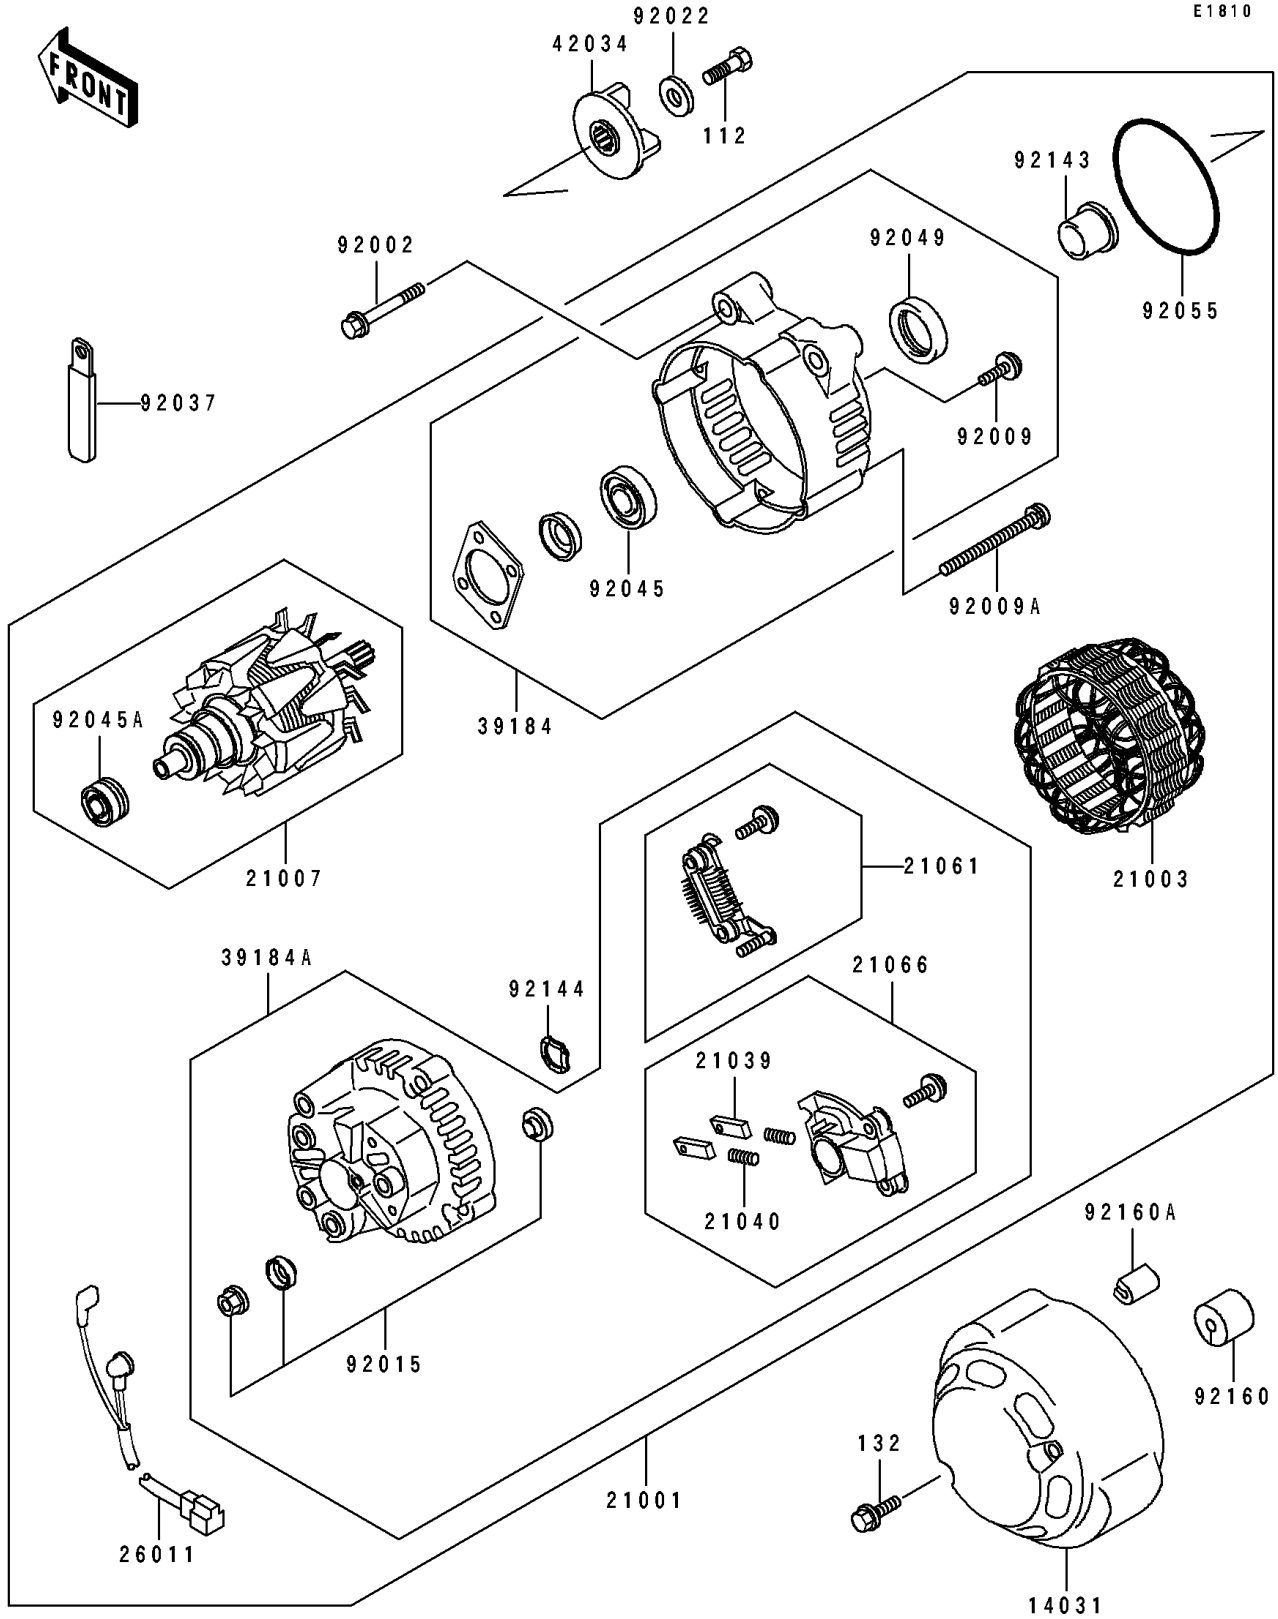

1995 ZR1100 Zephyr PARTS DIAGRAM

Generator

E1810

1995 ZR1100 Zephyr PARTS LIST

Generator

ITEM NAME	PART NUMBER	QUANTITY
COVER-GENERATOR (Ref # 14031)	14031-1311	1
GENERATOR (Ref # 21001)	21001-1123	1
STATOR,GENERATOR (Ref # 21003)	21003-1162	1
ROTOR,GENERATOR (Ref # 21007)	21007-1152	1
BRUSH,CARBON (Ref # 21039)	21039-1058	2
SPRING-BRUSH (Ref # 21040)	21040-1054	2
RECTIFIER (Ref # 21061)	21061-1056	1
REGULATOR-VOLTAGE (Ref # 21066)	21066-1062	1
WIRE-LEAD,GENERATOR (Ref # 26011)	26011-1537	1
BRACKET-ASSY,FR (Ref # 39184)	39184-1063	1
BRACKET-ASSY,RR (Ref # 39184A)	39184-1064	1
COUPLING (Ref # 42034)	42034-1084	1
BOLT,8X45 (Ref # 92002)	92002-1658	3
SCREW (Ref # 92009)	92009-1451	4
SCREW (Ref # 92009A)	92009-1452	4
NUT (Ref # 92015)	92015-1624	1
WASHER,6X19.5X2 (Ref # 92022)	92022-1517	1
CLAMP,WIRING HARNESS (Ref # 92037)	92037-1539	2
BEARING-BALL (Ref # 92045)	92045-1181	1
BEARING-BALL (Ref # 92045A)	92045-1279	1
SEAL-OIL (Ref # 92049)	92049-1274	1
RING-O (Ref # 92055)	92055-1365	1
COLLAR (Ref # 92143)	92143-1054	1
SPRING,WASHER (Ref # 92144)	92144-1067	1
DAMPER,6.3X22X20 (Ref # 92160)	92160-1013	1
DAMPER (Ref # 92160A)	92160-1334	3
BOLT-UPSET (Ref # 112)	112G0616	1
BOLT-FLANGED-SMALL (Ref # 132)	132E0625	2