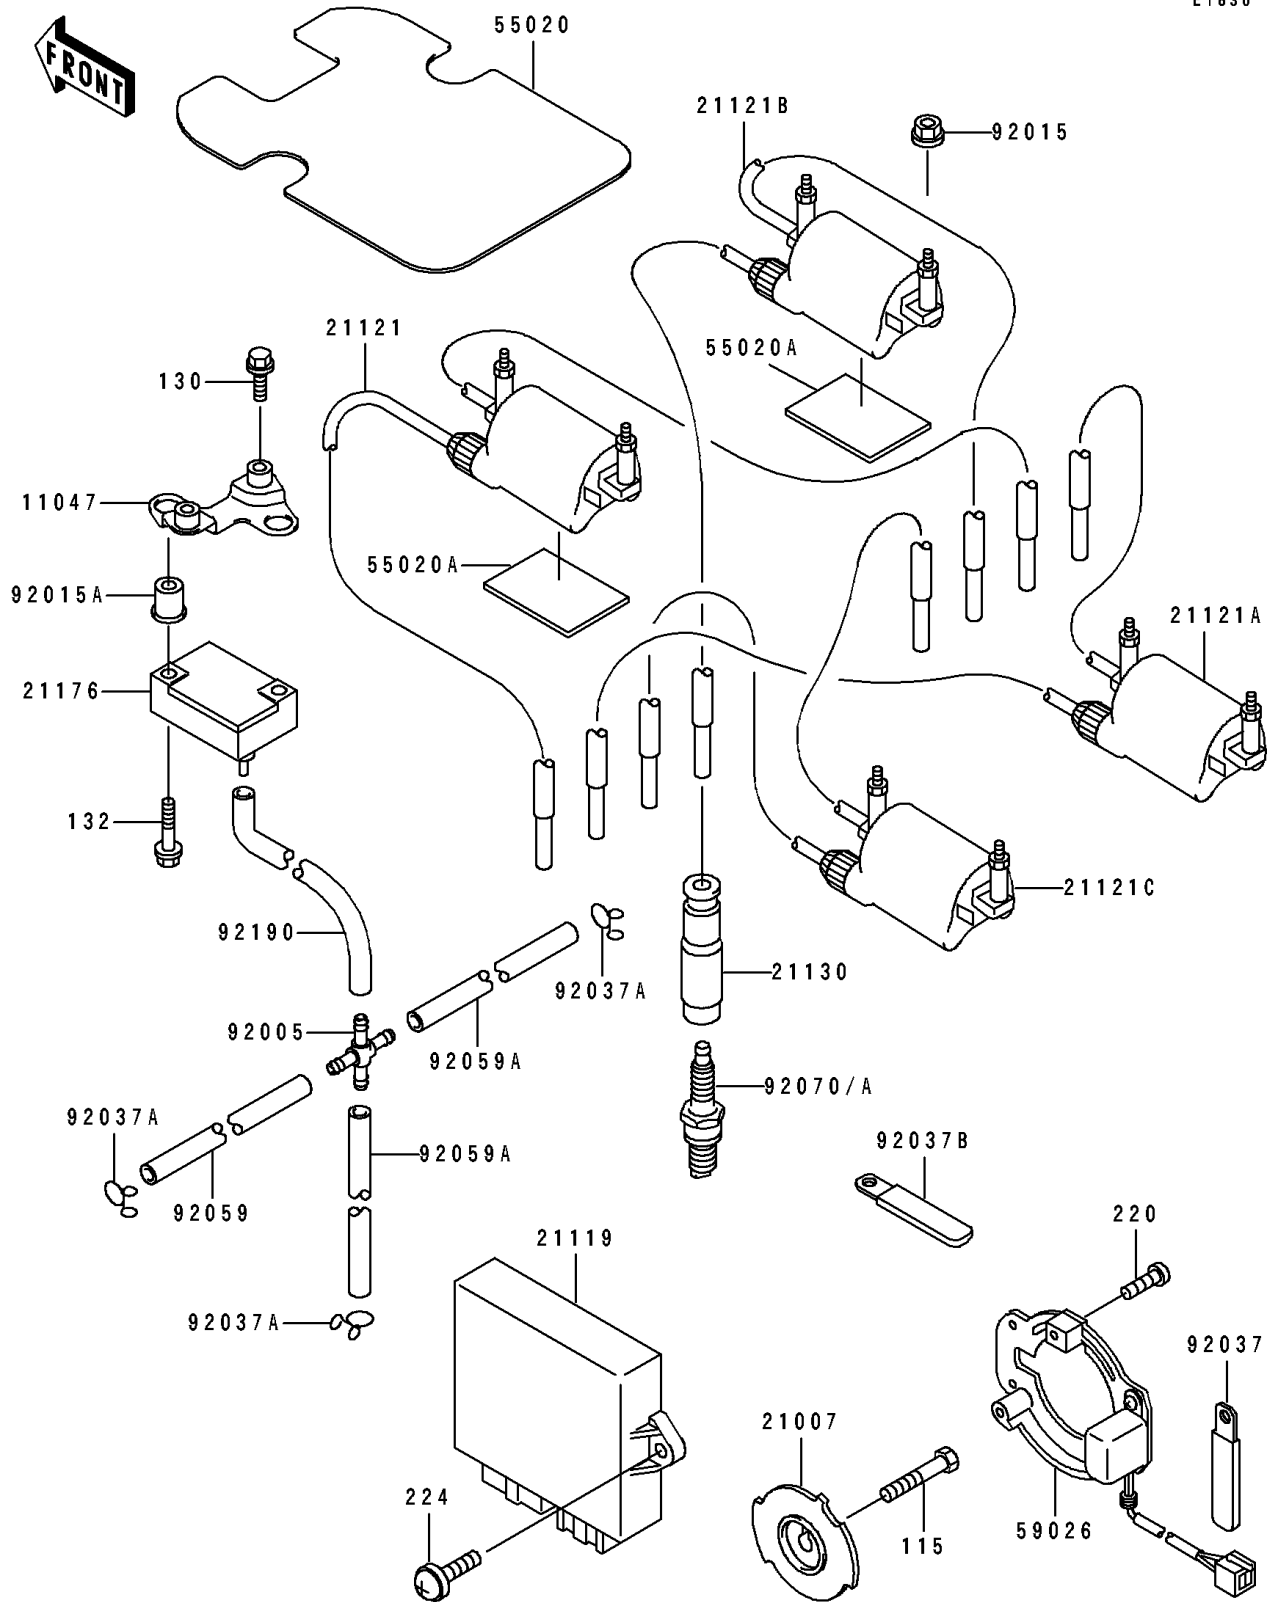

1992 ZR1100 Zephyr PARTS DIAGRAM

Ignition System

E1830

1992 ZR1100 Zephyr PARTS LIST

Ignition System

ITEM NAME	PART NUMBER	QUANTITY
BRACKET (Ref # 11047)	11047-1737	1
ROTOR,PULSING COIL (Ref # 21007)	21007-1246	1
IGNITER (Ref # 21119)	21119-1348	1
COIL-IGNITION,#1,FR (Ref # 21121)	21121-1208	1
COIL-IGNITION,#1,RR (Ref # 21121A)	21121-1209	1
COIL-IGNITION,#2,FR (Ref # 21121B)	21121-1210	1
COIL-IGNITION,#2,RR (Ref # 21121C)	21121-1211	1
CAP-SPARK PLUG (Ref # 21130)	21130-1071	8
SENSOR,BOOST (Ref # 21176)	21176-1066	1
GUARD,HEAT (Ref # 55020)	55020-1443	1
GUARD,HEAT (Ref # 55020A)	55020-1444	2
COIL-PULSING (Ref # 59026)	59026-1112	1
FITTING,TUBE,X-TYPE (Ref # 92005)	92005-1051	1
NUT,FLANGED,6MM (Ref # 92015)	92015-1193	8
NUT (Ref # 92015A)	92015-1700	2
CLAMP,WIRING HARNESS (Ref # 92037)	92037-1539	1
CLAMP (Ref # 92037A)	92037-1712	3
CLAMP (Ref # 92037B)	92037-1993	1
TUBE,4X9X155 (Ref # 92059)	92059-1033	1
TUBE,4X9X100 (Ref # 92059A)	92059-1058	2
PLUG-SPARK,CR9E(NGK) (Ref # 92070)	92070-1143	8
PLUG-SPARK,U27ESR-N(ND) (Ref # 92070A)		8
TUBE (Ref # 92190)	92190-1317	1
BOLT-SMALL-UPSET,8X30 (Ref # 115)	115G0830	1
BOLT-FLANGED,6X10,BLACK (Ref # 130)	130C0610	2
BOLT-FLANGED-SMALL (Ref # 132)	132J0635	2
SCREW-PAN-CROS,5X25 (Ref # 220)	220B0525	3
SCREW-PAN-WP-CROS (Ref # 224)	224B0616	2