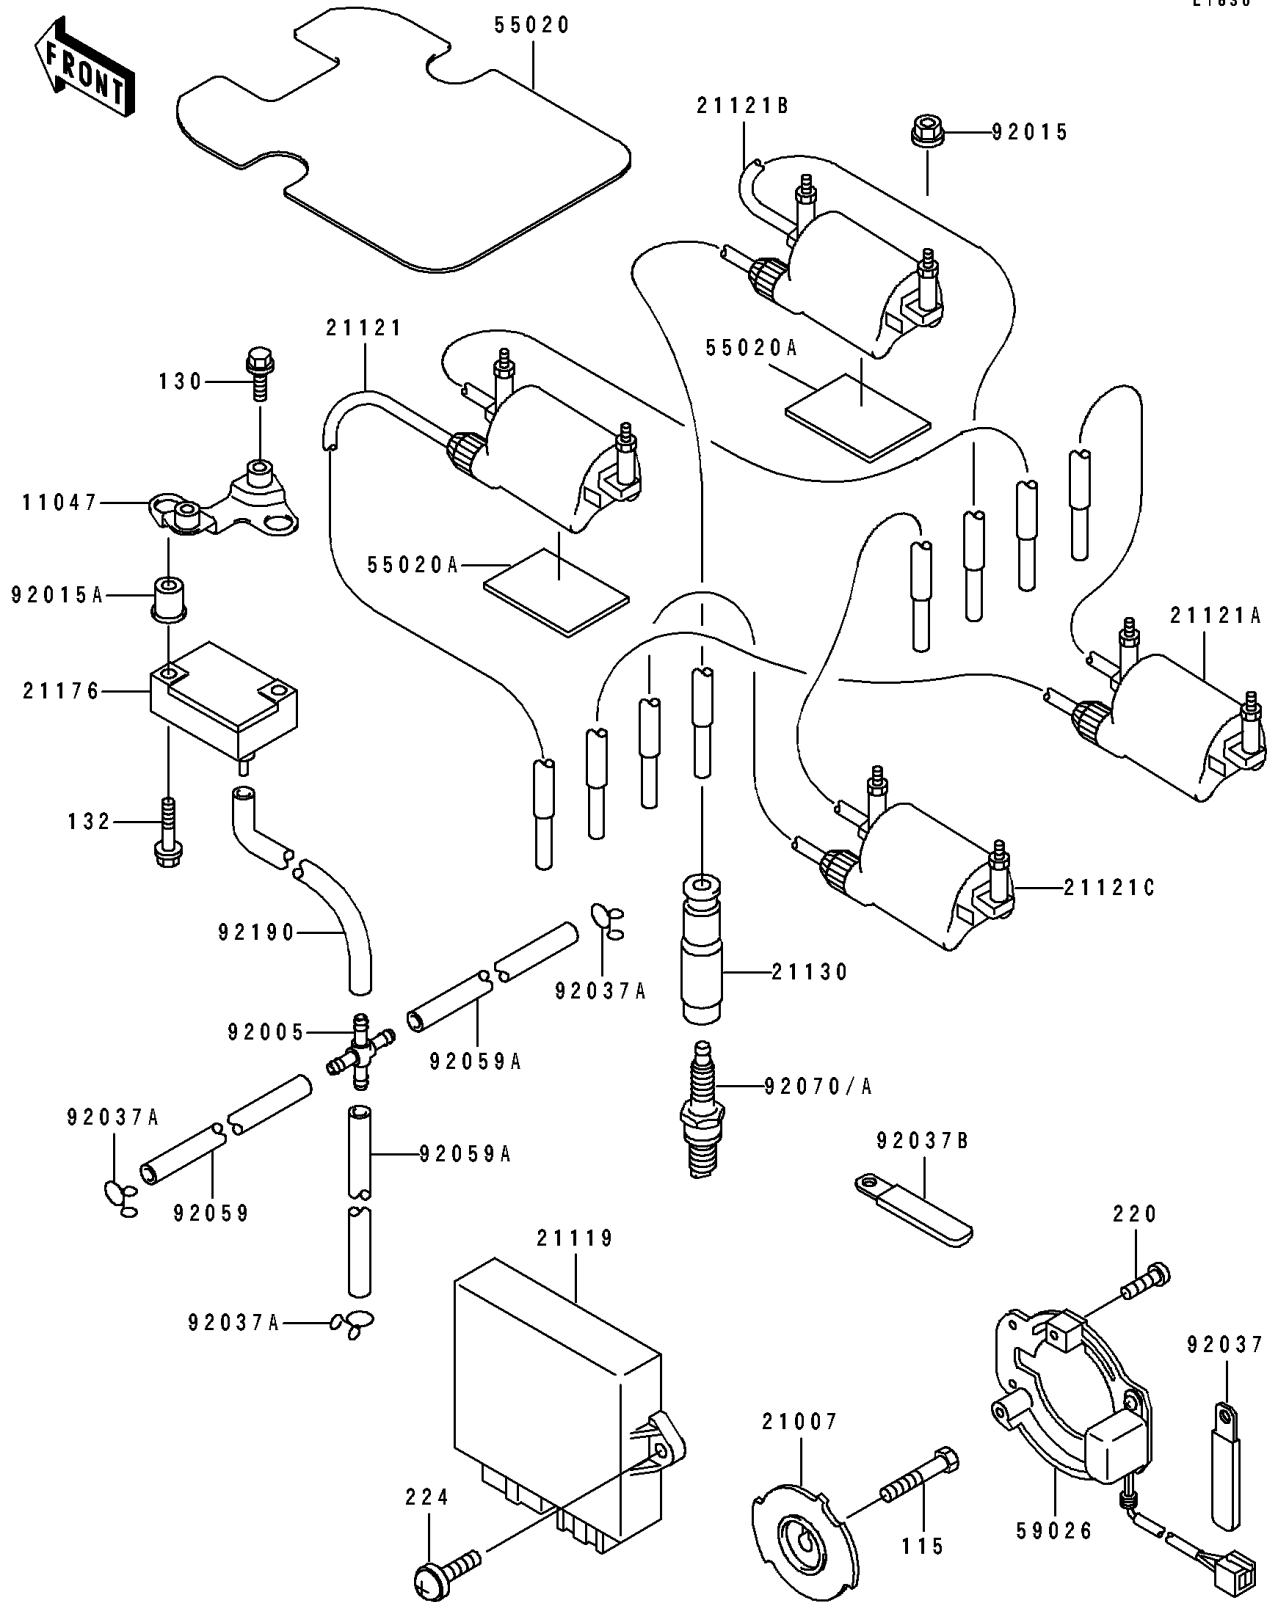

1994 ZR1100 Zephyr PARTS DIAGRAM

Ignition System

E1830

1994 ZR1100 Zephyr PARTS LIST

Ignition System

ITEM NAME	PART NUMBER	QUANTITY
BRACKET (Ref # 11047)	11047-1737	1
ROTOR,PULSING COIL (Ref # 21007)	21007-1246	1
IGNITER (Ref # 21119)	21119-1348	1
COIL-IGNITION,#1,FR (Ref # 21121)	21121-1208	1
COIL-IGNITION,#1,RR (Ref # 21121A)	21121-1209	1
COIL-IGNITION,#2,FR (Ref # 21121B)	21121-1210	1
COIL-IGNITION,#2,RR (Ref # 21121C)	21121-1211	1
CAP-SPARK PLUG (Ref # 21130)	21130-1071	8
SENSOR,BOOST (Ref # 21176)	21176-1066	1
GUARD,HEAT (Ref # 55020)	55020-1443	1
GUARD,HEAT (Ref # 55020A)	55020-1444	2
COIL-PULSING (Ref # 59026)	59026-1112	1
FITTING,TUBE,X-TYPE (Ref # 92005)	92005-1051	1
NUT,FLANGED,6MM (Ref # 92015)	92015-1193	8
NUT (Ref # 92015A)	92015-1700	2
CLAMP,WIRING HARNESS (Ref # 92037)	92037-1539	1
CLAMP (Ref # 92037A)	92037-1712	3
CLAMP (Ref # 92037B)	92037-1993	1
TUBE,4X9X155 (Ref # 92059)	92059-1033	1
TUBE,4X9X100 (Ref # 92059A)	92059-1058	2
PLUG-SPARK,CR9E(NGK) (Ref # 92070)	92070-1143	8
PLUG-SPARK,U27ESR-N(ND) (Ref # 92070A)		8
TUBE (Ref # 92190)	92190-1317	1
BOLT-SMALL-UPSET,8X30 (Ref # 115)	115G0830	1
BOLT-FLANGED,6X10,BLACK (Ref # 130)	130C0610	2
BOLT-FLANGED-SMALL (Ref # 132)	132J0635	2
SCREW-PAN-CROS,5X25 (Ref # 220)	220B0525	3
SCREW-PAN-WP-CROS (Ref # 224)	224B0616	2