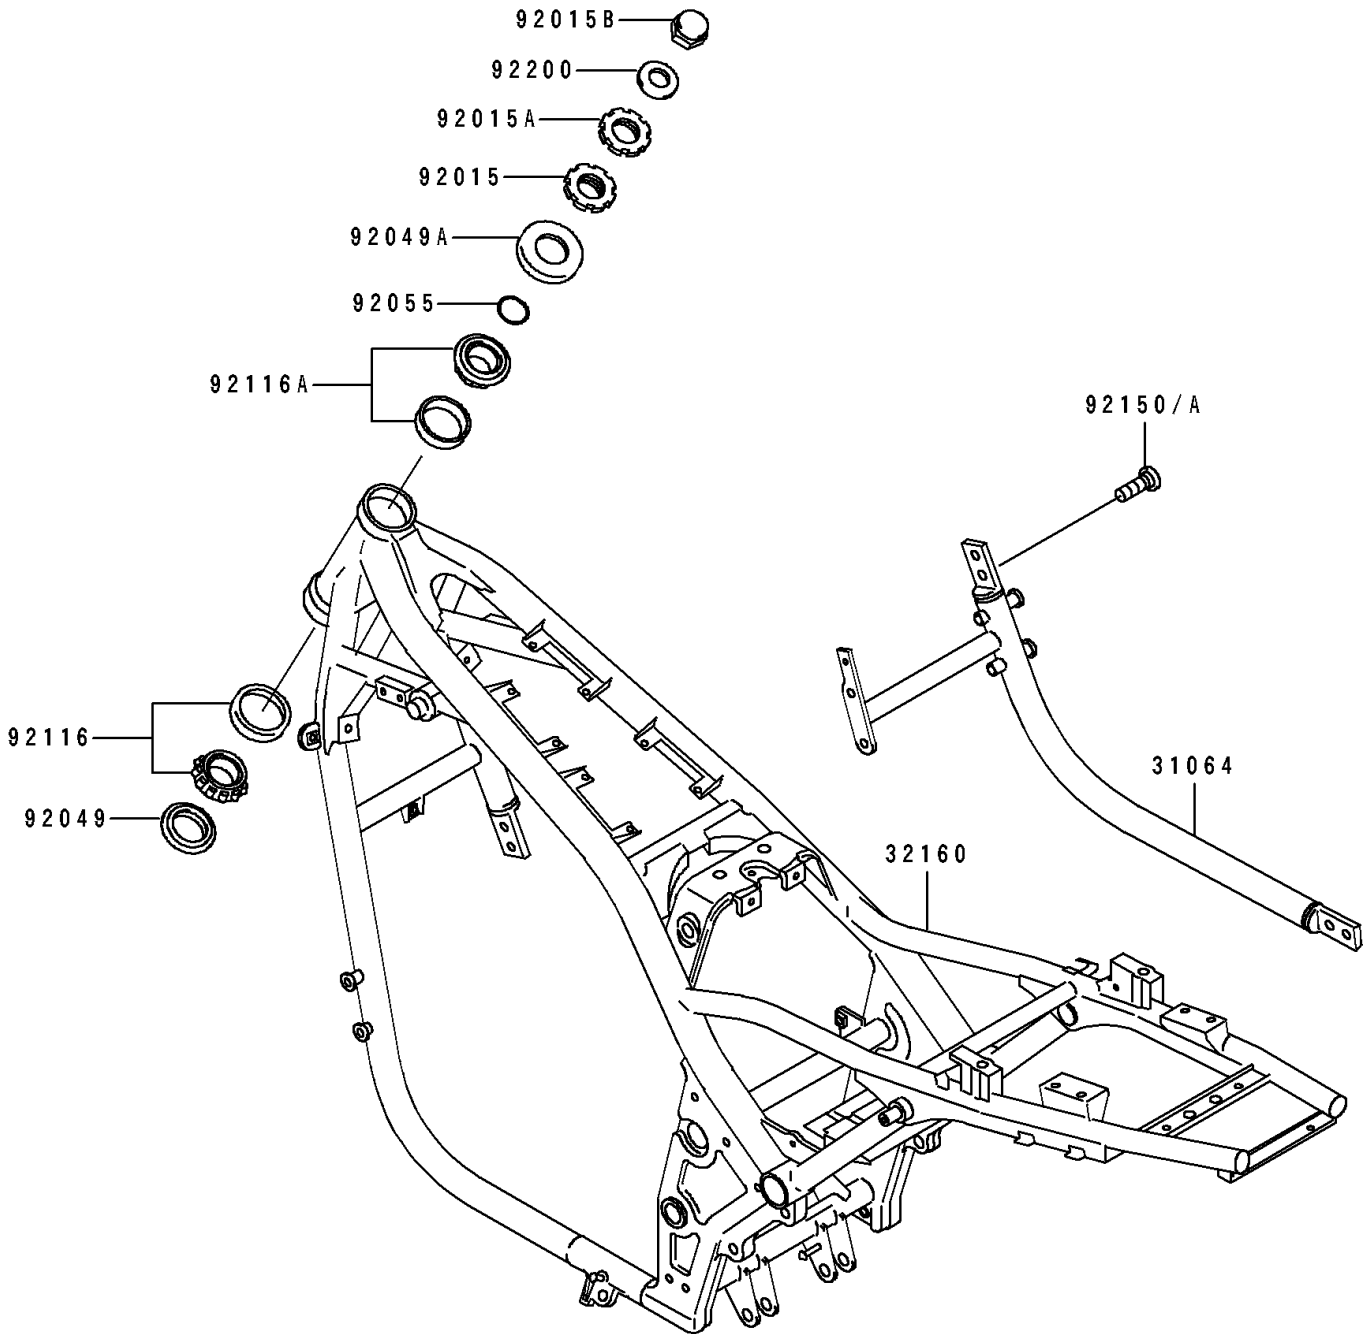

1992 ZR1100 Zephyr PARTS DIAGRAM

Frame

F2120

1992 ZR1100 Zephyr PARTS LIST

Frame

ITEM NAME	PART NUMBER	QUANTITY
PIPE-COMP,SIDE FRAME,RH,C.GRAY (Ref # 31064)	31064-1136-EZ	1
FRAME-COMP,C.GRAY (Ref # 32160)	32160-1234-EZ	1
NUT,25MM (Ref # 92015)	92015-1803	1
NUT,25MM (Ref # 92015A)	92015-1810	1
NUT,CAP,22MM (Ref # 92015B)	92015-1873	1
SEAL-OIL,XMHE36X52X4J (Ref # 92049)	92049-1162	1
SEAL-OIL,STEERING STEM (Ref # 92049A)	92049-1214	1
RING-O,ID=24.5 (Ref # 92055)	92055-1459	1
BEARING-ROLLER,HR320/28XJ (Ref # 92116)	92116-1009	1
BEARING-ROLLER,HI-CAP32005JR-1 (Ref # 92116A)	92116-1056	1
BOLT,SOCKET,10X25 (Ref # 92150)	92150-1401	4
WASHER,22.5X36X3.2 (Ref # 92200)	92200-1126	1