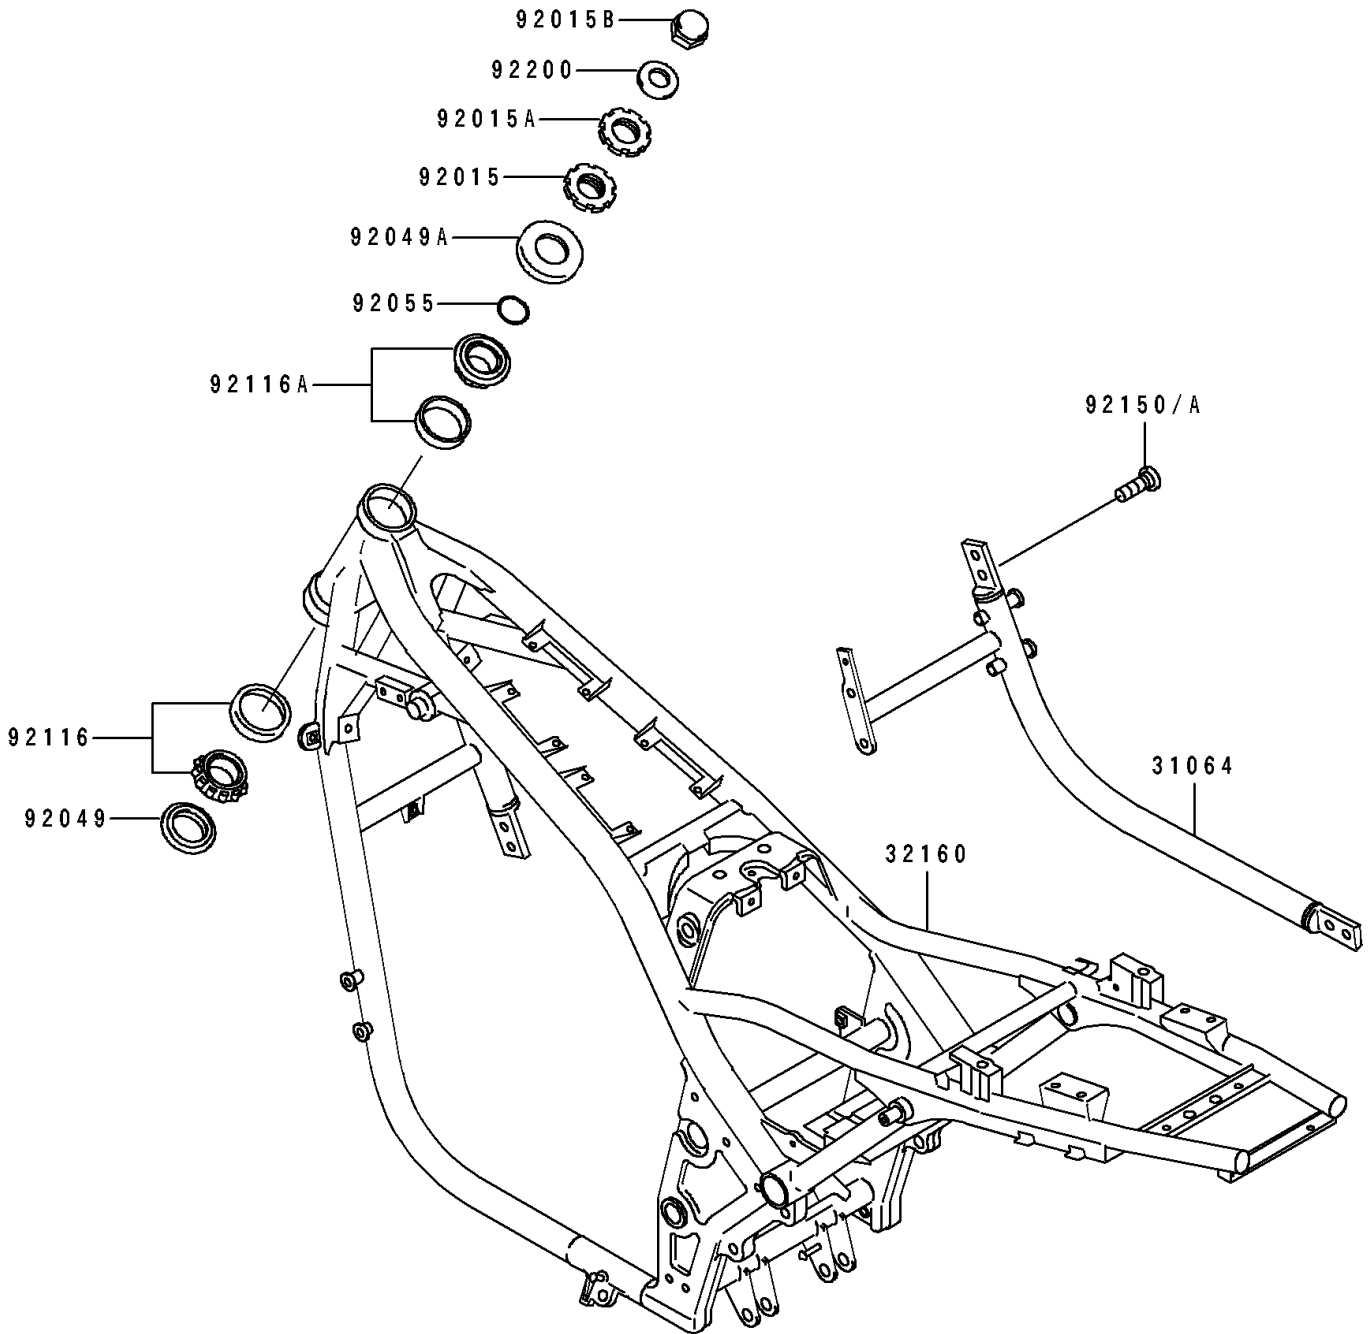

1993 ZR1100 Zephyr PARTS DIAGRAM

Frame

F2120

1993 ZR1100 Zephyr PARTS LIST

Frame

ITEM NAME	PART NUMBER	QUANTITY
PIPE-COMP,SIDE FRAME,RH,C.GRAY (Ref # 31064)	31064-1136-EZ	1
FRAME-COMP,C.GRAY (Ref # 32160)	32160-1234-EZ	1
NUT,25MM (Ref # 92015)	92015-1803	1
NUT,25MM (Ref # 92015A)	92015-1810	1
NUT,CAP,22MM (Ref # 92015B)	92015-1873	1
SEAL-OIL,XMHE36X52X4J (Ref # 92049)	92049-1162	1
SEAL-OIL,STEERING STEM (Ref # 92049A)	92049-1214	1
RING-O,ID=24.5 (Ref # 92055)	92055-1459	1
BEARING-ROLLER,HR320/28XJ (Ref # 92116)	92116-1009	1
BEARING-ROLLER,HI-CAP32005JR-1 (Ref # 92116A)	92116-1056	1
BOLT,SOCKET,10X25 (Ref # 92150)	92150-1401	4
WASHER,22.5X36X3.2 (Ref # 92200)	92200-1126	1