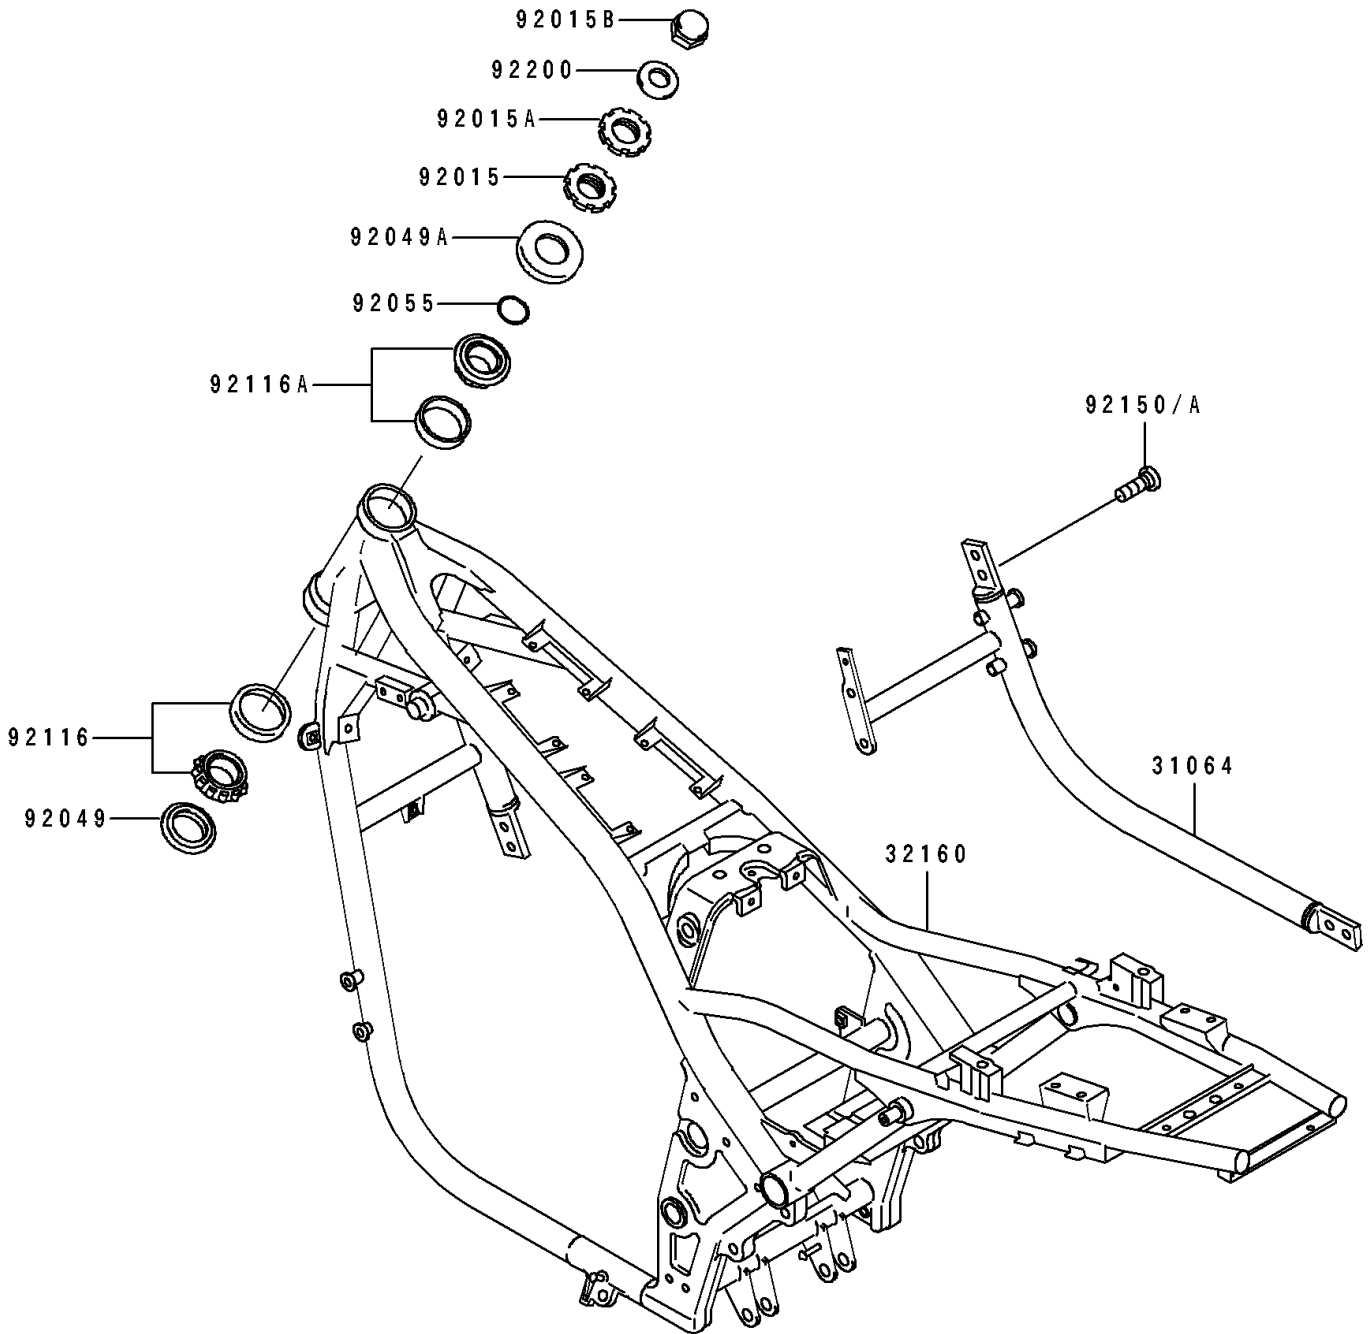

1995 ZR1100 Zephyr PARTS DIAGRAM

Frame

F2120

1995 ZR1100 Zephyr PARTS LIST

Frame

ITEM NAME	PART NUMBER	QUANTITY
PIPE-COMP,SIDE FRAME,RH,C.GRAY (Ref # 31064)	31064-1136-EZ	1
FRAME-COMP,C.GRAY (Ref # 32160)	32160-1234-EZ	1
NUT,25MM (Ref # 92015)	92015-1803	1
NUT,25MM (Ref # 92015A)	92015-1810	1
NUT,CAP,22MM (Ref # 92015B)	92015-1873	1
SEAL-OIL,XMHE36X52X4J (Ref # 92049)	92049-1162	1
SEAL-OIL,STEERING STEM (Ref # 92049A)	92049-1214	1
RING-O,ID=24.5 (Ref # 92055)	92055-1459	1
BEARING-ROLLER,HR320/28XJ (Ref # 92116)	92116-1009	1
BEARING-ROLLER,HI-CAP32005JR-1 (Ref # 92116A)	92116-1056	1
BOLT,SOCKET,10X25 (Ref # 92150A)	92150-1747	4
WASHER,22.5X36X3.2 (Ref # 92200)	92200-1126	1