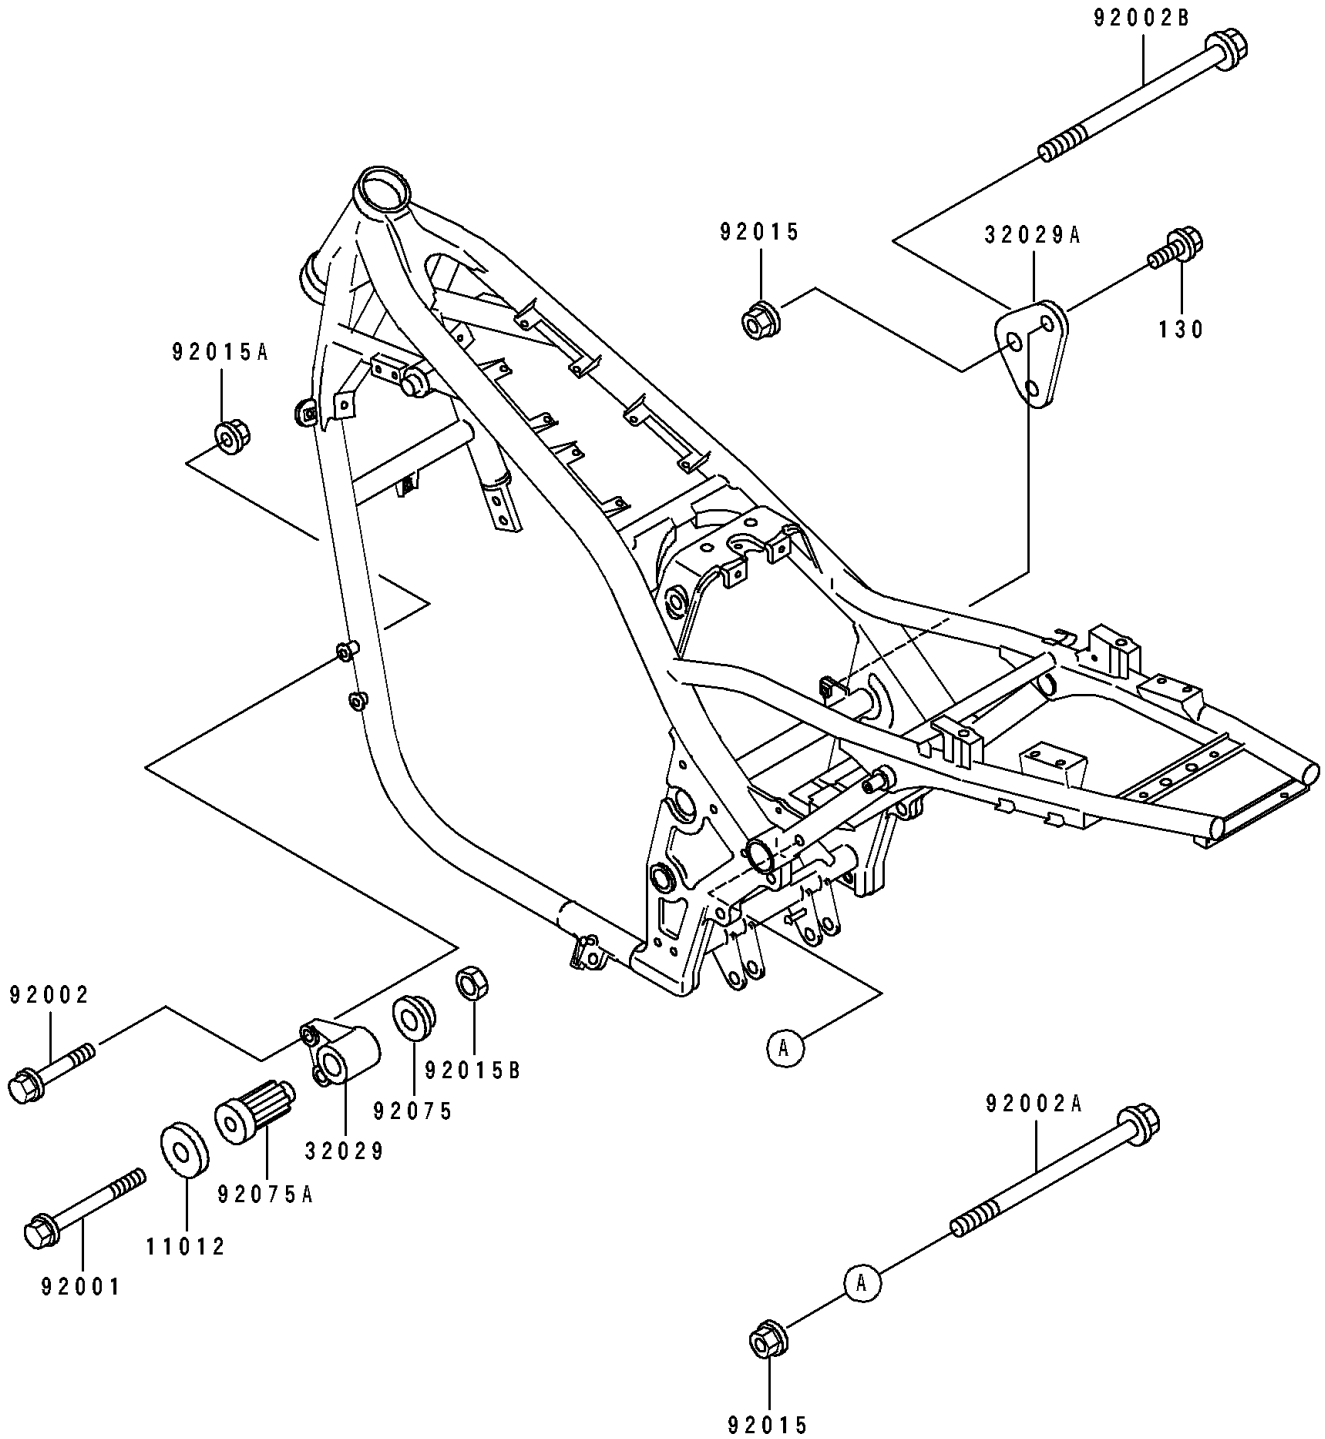

1993 ZR1100 Zephyr PARTS DIAGRAM

Frame Fittings

F2131

1993 ZR1100 Zephyr PARTS LIST

Frame Fittings

| ITEM NAME | PART NUMBER | QUANTITY |
|---|---------------|----------|
| CAP,ENGINE BRACKET (Ref # 11012) | 11012-1228 | 2 |
| BRACKET-ENGINE,FR,RH,C.GRAY (Ref # 32029) | 32029-1680-EZ | 2 |
| BRACKET-ENGINE,RR,UPP (Ref # 32029A) | 32029-1809 | 1 |
| BOLT,FLANGED,10X105,BLACK (Ref # 92001) | 92001-1751 | 2 |
| BOLT,FLANGED,8X90 (Ref # 92002) | 92002-1401 | 4 |
| BOLT,FLANGED,10X170 (Ref # 92002A) | 92002-1470 | 1 |
| BOLT,FLANGED,10X190 (Ref # 92002B) | 92002-1548 | 1 |
| NUT,FLANGED,10MM (Ref # 92015) | 92015-1180 | 2 |
| NUT,FLANGED,8MM,BLACK (Ref # 92015A) | 92015-1183 | 4 |
| NUT,LOCK,10MM,BLACK (Ref # 92015B) | 92015-1189 | 2 |
| DAMPER,ENGINE MOUNT,SIDE (Ref # 92075) | 92075-1274 | 2 |
| DAMPER,ENGINE MOUNT,MAIN (Ref # 92075A) | 92075-1377 | 2 |
| BOLT-FLANGED,8X20 (Ref # 130) | 130J0820 | 2 |