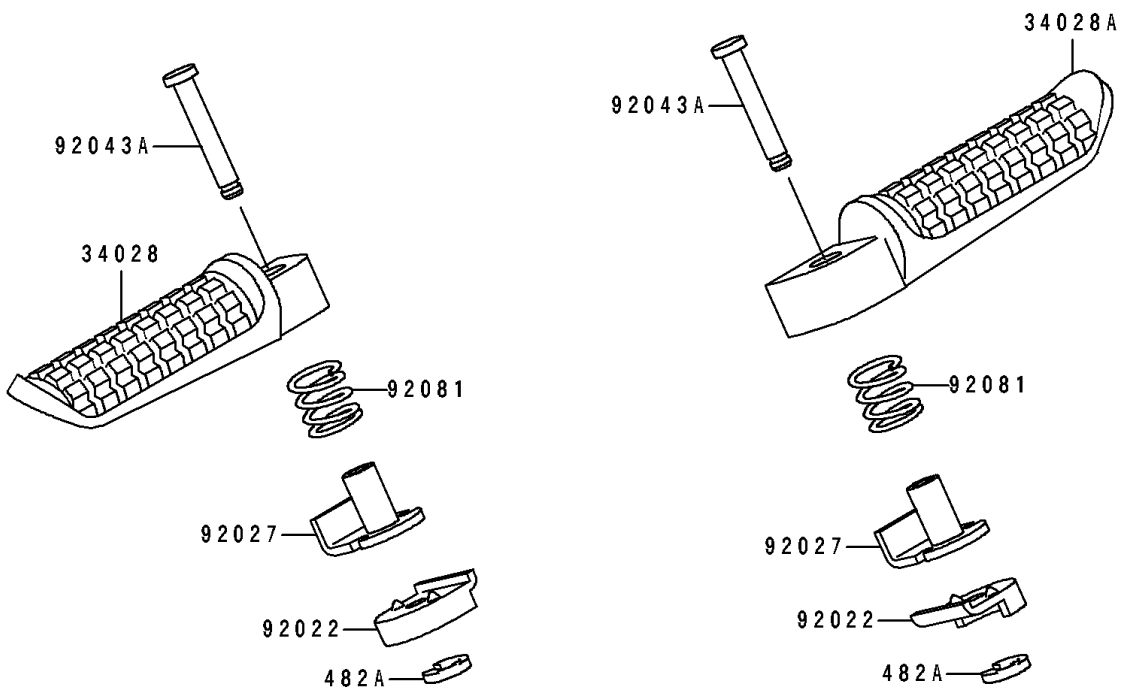

1994 ZR1100 Zephyr PARTS DIAGRAM

Footrests

F2160

1994 ZR1100 Zephyr PARTS LIST

Footrests

ITEM NAME	PART NUMBER	QUANTITY
STEP,RR,LH (Ref # 34028)	34028-1191	1
STEP,RR,RH (Ref # 34028A)	34028-1192	1
STEP,FR,LH (Ref # 34028B)	34028-1334	1
STEP,FR,RH (Ref # 34028C)	34028-1335	1
WASHER,STEP,RR (Ref # 92022)	92022-1507	2
COLLAR,STEP (Ref # 92027)	92027-1732	2
PIN,12X37 (Ref # 92043)	92043-1144	2
PIN,6X38.5 (Ref # 92043A)	92043-1238	2
SPRING,STEP,RR (Ref # 92081)	92081-1612	2
SPRING,STEP RETURN,LH (Ref # 92144)	92144-1567	1
SPRING,STEP RETURN (Ref # 92144A)	92144-1568	1
BOLT,BANK SENSOR (Ref # 92150)	92150-1114	2
CIRCLIP-TYPE-E,10MM (Ref # 482)	482L0100	2
CIRCLIP-TYPE-E,5MM (Ref # 482A)	482L5000	2