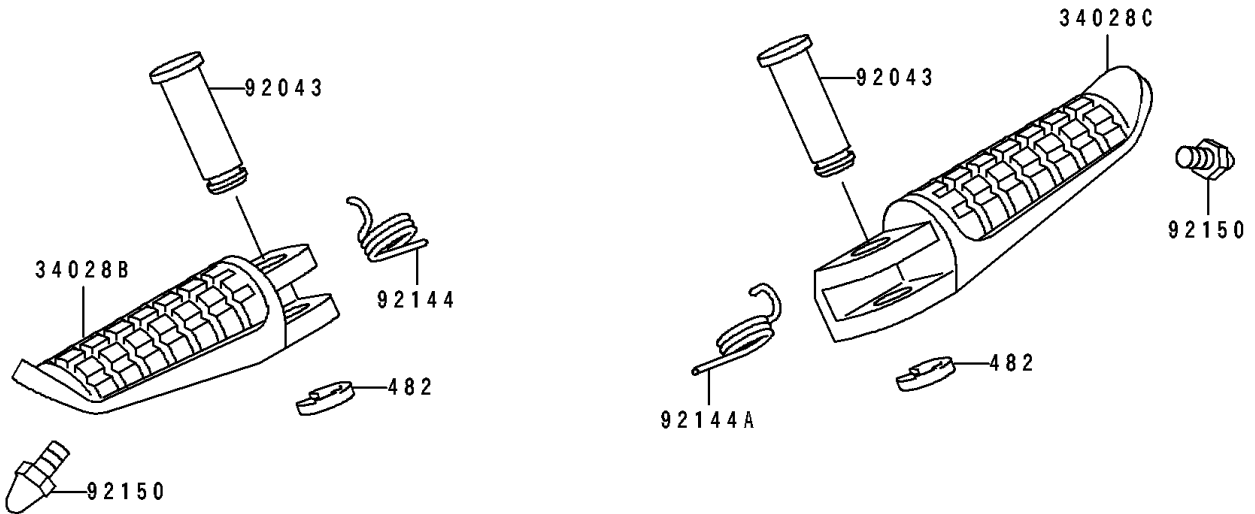

1994 ZR1100 Zephyr PARTS DIAGRAM

Footrests

F2160

1994 ZR1100 Zephyr PARTS LIST

Footrests

ITEM NAME	PART NUMBER	QUANTITY
STEP,RR,LH (Ref # 34028)	34028-1191	1
STEP,RR,RH (Ref # 34028A)	34028-1192	1
STEP,FR,LH (Ref # 34028B)	34028-1334	1
STEP,FR,RH (Ref # 34028C)	34028-1335	1
WASHER,STEP,RR (Ref # 92022)	92022-1507	2
COLLAR,STEP (Ref # 92027)	92027-1732	2
PIN,12X37 (Ref # 92043)	92043-1144	2
PIN,6X38.5 (Ref # 92043A)	92043-1238	2
SPRING,STEP,RR (Ref # 92081)	92081-1612	2
SPRING,STEP RETURN,LH (Ref # 92144)	92144-1567	1
SPRING,STEP RETURN (Ref # 92144A)	92144-1568	1
BOLT,BANK SENSOR (Ref # 92150)	92150-1114	2
CIRCLIP-TYPE-E,10MM (Ref # 482)	482L0100	2
CIRCLIP-TYPE-E,5MM (Ref # 482A)	482L5000	2