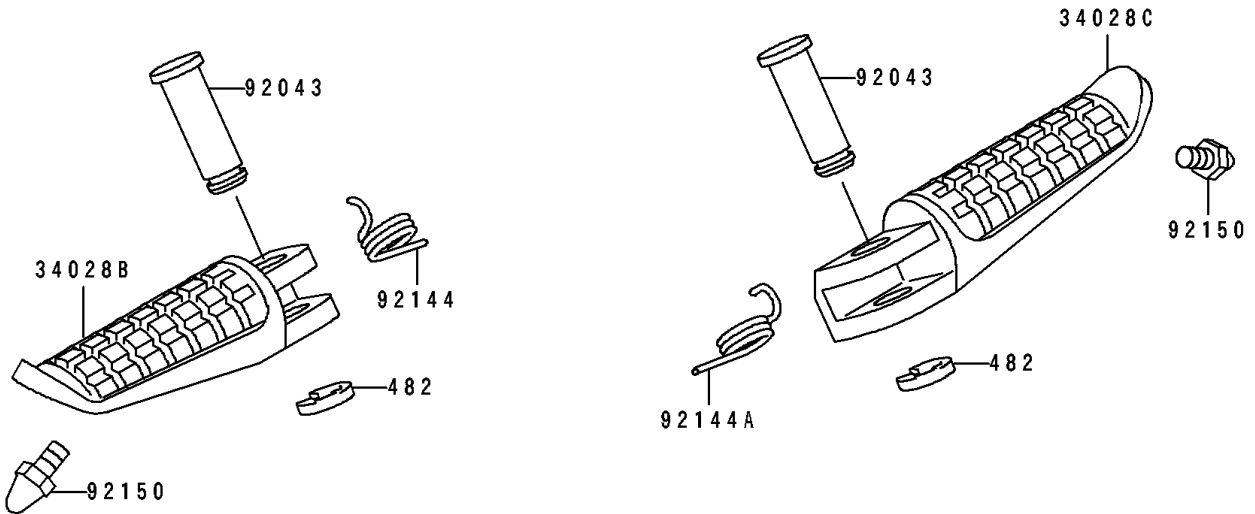

# 1995 ZR1100 Zephyr PARTS DIAGRAM

Footrests

F2160

# 1995 ZR1100 Zephyr PARTS LIST

## Footrests

ITEM NAME	PART NUMBER	QUANTITY
STEP,RR,LH (Ref # 34028)	34028-1191	1
STEP,RR,RH (Ref # 34028A)	34028-1192	1
STEP,FR,LH (Ref # 34028B)	34028-1334	1
STEP,FR,RH (Ref # 34028C)	34028-1335	1
WASHER,STEP,RR (Ref # 92022)	92022-1507	2
COLLAR,STEP (Ref # 92027)	92027-1732	2
PIN,12X37 (Ref # 92043)	92043-1144	2
PIN,6X38.5 (Ref # 92043A)	92043-1238	2
SPRING,STEP,RR (Ref # 92081)	92081-1612	2
SPRING,STEP RETURN,LH (Ref # 92144)	92144-1567	1
SPRING,STEP RETURN (Ref # 92144A)	92144-1568	1
BOLT,BANK SENSOR (Ref # 92150)	92150-1114	2
CIRCLIP-TYPE-E,10MM (Ref # 482)	482L0100	2
CIRCLIP-TYPE-E,5MM (Ref # 482A)	482L5000	2