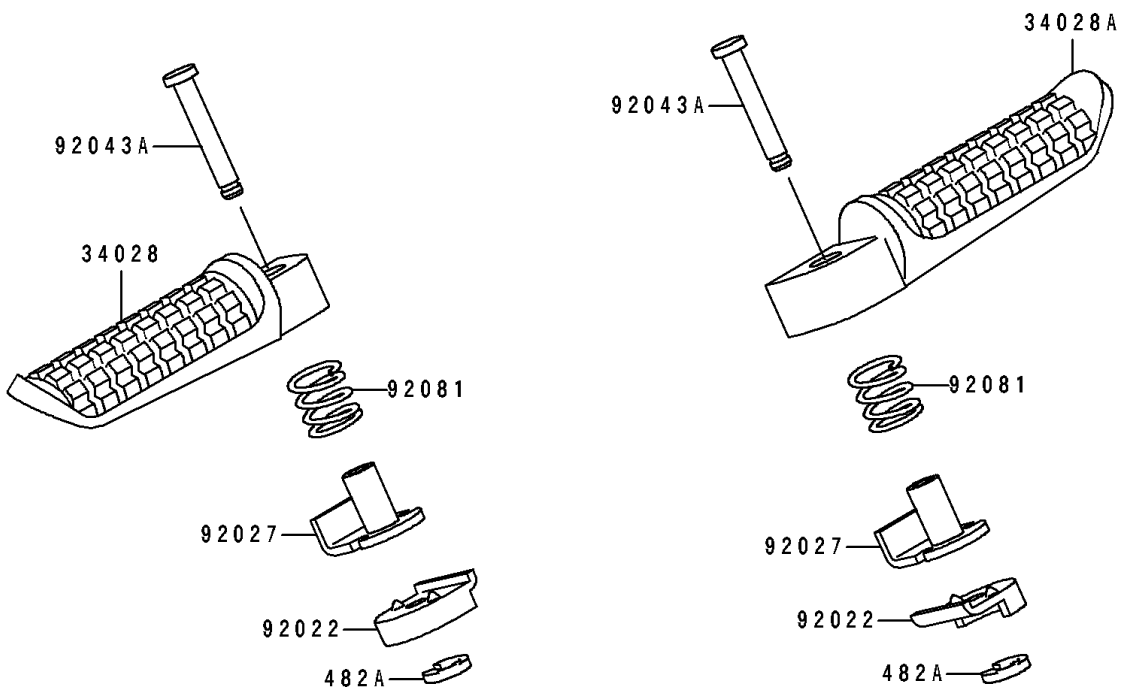

# 1995 ZR1100 Zephyr PARTS DIAGRAM

Footrests

F2160

# 1995 ZR1100 Zephyr PARTS LIST

## Footrests

ITEM NAME	PART NUMBER	QUANTITY
STEP,RR,LH (Ref # 34028)	34028-1191	1
STEP,RR,RH (Ref # 34028A)	34028-1192	1
STEP,FR,LH (Ref # 34028B)	34028-1334	1
STEP,FR,RH (Ref # 34028C)	34028-1335	1
WASHER,STEP,RR (Ref # 92022)	92022-1507	2
COLLAR,STEP (Ref # 92027)	92027-1732	2
PIN,12X37 (Ref # 92043)	92043-1144	2
PIN,6X38.5 (Ref # 92043A)	92043-1238	2
SPRING,STEP,RR (Ref # 92081)	92081-1612	2
SPRING,STEP RETURN,LH (Ref # 92144)	92144-1567	1
SPRING,STEP RETURN (Ref # 92144A)	92144-1568	1
BOLT,BANK SENSOR (Ref # 92150)	92150-1114	2
CIRCLIP-TYPE-E,10MM (Ref # 482)	482L0100	2
CIRCLIP-TYPE-E,5MM (Ref # 482A)	482L5000	2