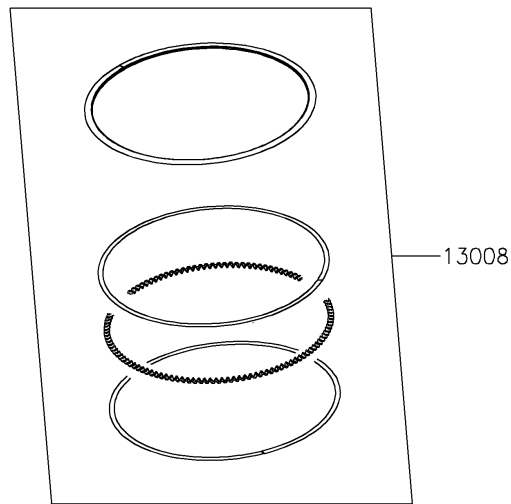

2024 KX™ 450 50th ANNIVERSARY EDITION PARTS DIAGRAM

Cylinder/Piston(s)

E1120

2024 KX™ 450 50th ANNIVERSARY EDITION PARTS LIST

Cylinder/Piston(s)

ITEM NAME	PART NUMBER	QUANTITY
CYLINDER-ENGINE (Ref # 11005)	11005-0747	1
GASKET,CYLINDER BASE (Ref # 11061)	11061-1270	1
PISTON-ENGINE (Ref # 13001)	13001-0852	1
PIN-PISTON (Ref # 13002)	13002-0715	1
RING-SET-PISTON (Ref # 13008)	13008-0607	1
RING-SNAP,PISTON PIN (Ref # 92036)	92036-008	2
PIN,10.1X12X14 (Ref # 92043)	92043-4009	2