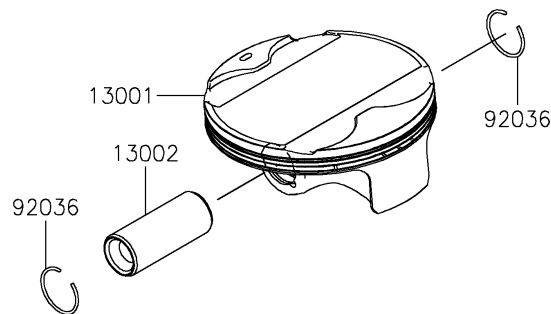

2024 KX™ 450 50th ANNIVERSARY EDITION PARTS DIAGRAM

Cylinder/Piston(s)

E1120

2024 KX™ 450 50th ANNIVERSARY EDITION PARTS LIST

Cylinder/Piston(s)

ITEM NAME	PART NUMBER	QUANTITY
CYLINDER-ENGINE (Ref # 11005)	11005-0747	1
GASKET,CYLINDER BASE (Ref # 11061)	11061-1270	1
PISTON-ENGINE (Ref # 13001)	13001-0852	1
PIN-PISTON (Ref # 13002)	13002-0715	1
RING-SET-PISTON (Ref # 13008)	13008-0607	1
RING-SNAP,PISTON PIN (Ref # 92036)	92036-008	2
PIN,10.1X12X14 (Ref # 92043)	92043-4009	2