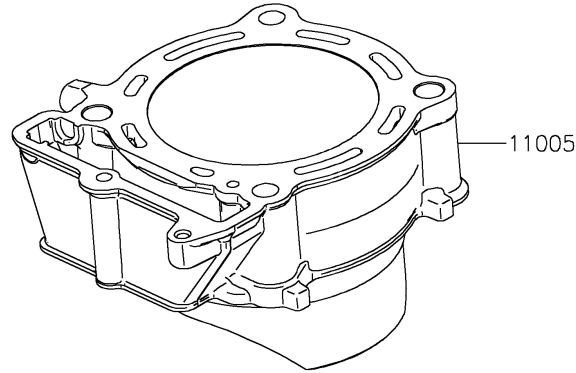

2024 KX™ 450 50th ANNIVERSARY EDITION PARTS DIAGRAM

Cylinder/Piston(s)

E1120

2024 KX™ 450 50th ANNIVERSARY EDITION PARTS LIST

Cylinder/Piston(s)

ITEM NAME	PART NUMBER	QUANTITY
CYLINDER-ENGINE (Ref # 11005)	11005-0747	1
GASKET,CYLINDER BASE (Ref # 11061)	11061-1270	1
PISTON-ENGINE (Ref # 13001)	13001-0852	1
PIN-PISTON (Ref # 13002)	13002-0715	1
RING-SET-PISTON (Ref # 13008)	13008-0607	1
RING-SNAP,PISTON PIN (Ref # 92036)	92036-008	2
PIN,10.1X12X14 (Ref # 92043)	92043-4009	2