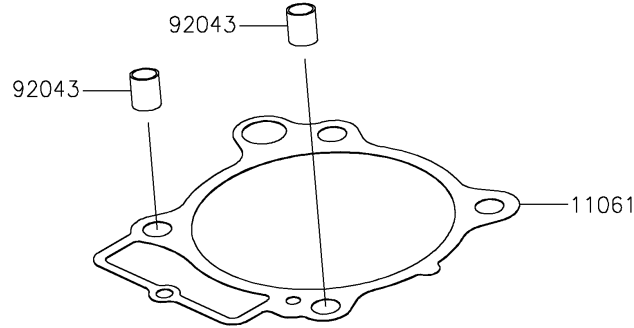

2024 KX™ 450 50th ANNIVERSARY EDITION PARTS DIAGRAM

Cylinder/Piston(s)

E1120

2024 KX™ 450 50th ANNIVERSARY EDITION PARTS LIST

Cylinder/Piston(s)

ITEM NAME	PART NUMBER	QUANTITY
CYLINDER-ENGINE (Ref # 11005)	11005-0747	1
GASKET,CYLINDER BASE (Ref # 11061)	11061-1270	1
PISTON-ENGINE (Ref # 13001)	13001-0852	1
PIN-PISTON (Ref # 13002)	13002-0715	1
RING-SET-PISTON (Ref # 13008)	13008-0607	1
RING-SNAP,PISTON PIN (Ref # 92036)	92036-008	2
PIN,10.1X12X14 (Ref # 92043)	92043-4009	2