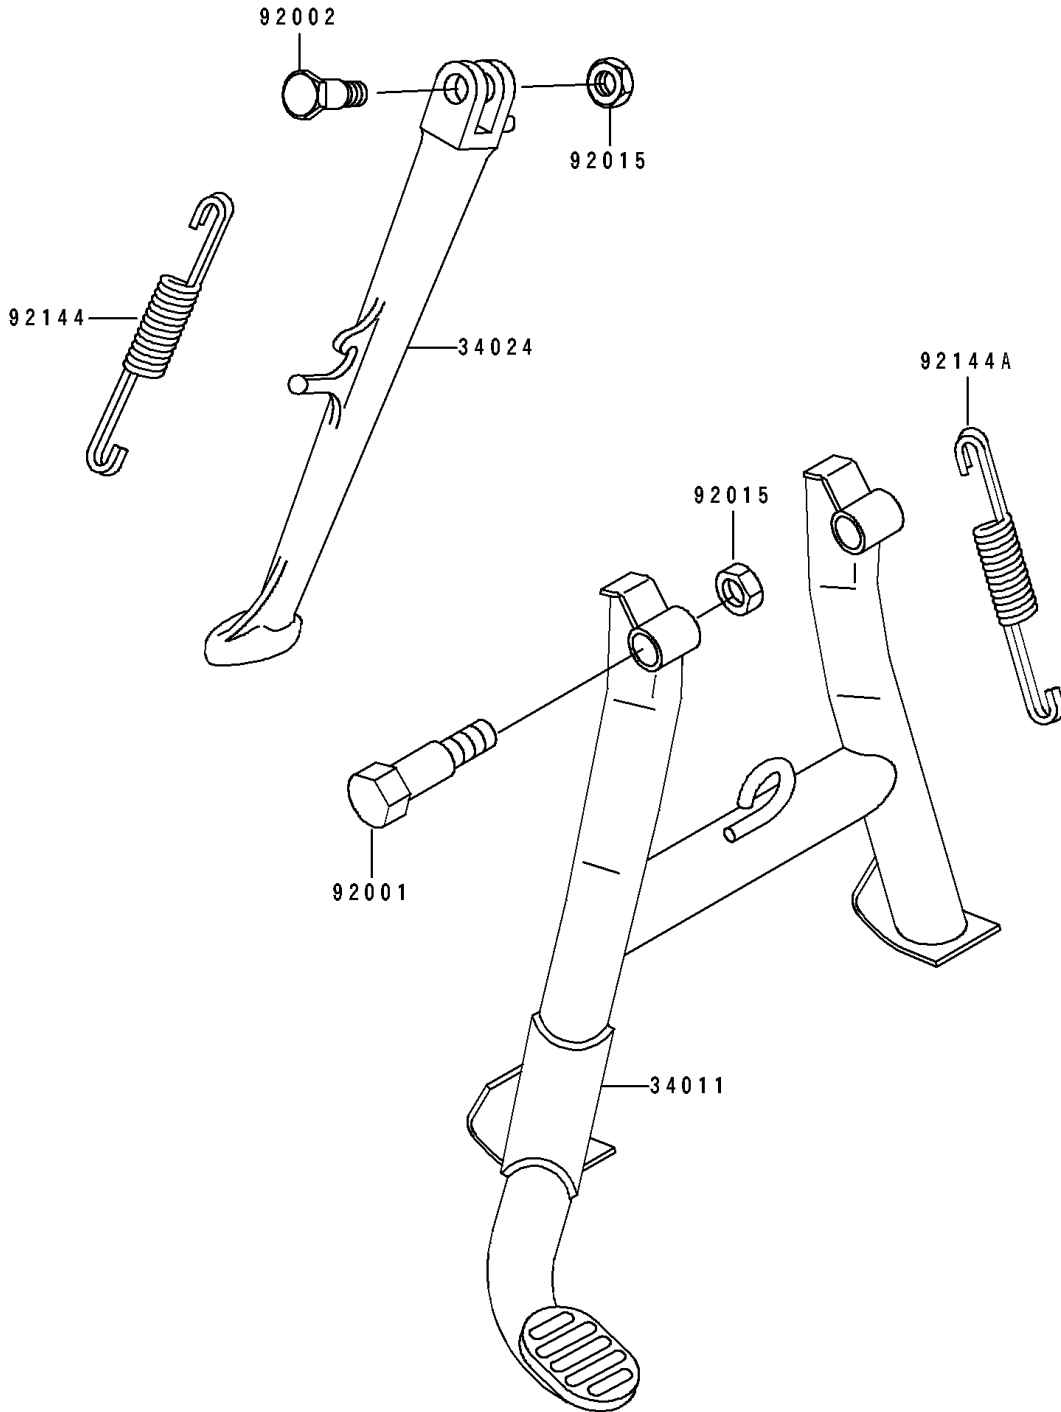

1993 ZR1100 Zephyr PARTS DIAGRAM

Stand(s)

F2190

1993 ZR1100 Zephyr PARTS LIST

Stand(s)

ITEM NAME	PART NUMBER	QUANTITY
STAND-CENTER,C.GRAY (Ref # 34011)	34011-1153-EZ	1
STAND-SIDE,C.GRAY (Ref # 34024)	34024-1283-EZ	1
BOLT,CENTER STAND (Ref # 92001)	92001-1214	2
BOLT,SIDE STAND (Ref # 92002)	92002-1813	1
NUT,LOCK,10MM,BLACK (Ref # 92015)	92015-1188	3
SPRING,SIDE STAND (Ref # 92144)	92144-1127	1
SPRING,SIDE STAND (Ref # 92144A)	92144-1293	1