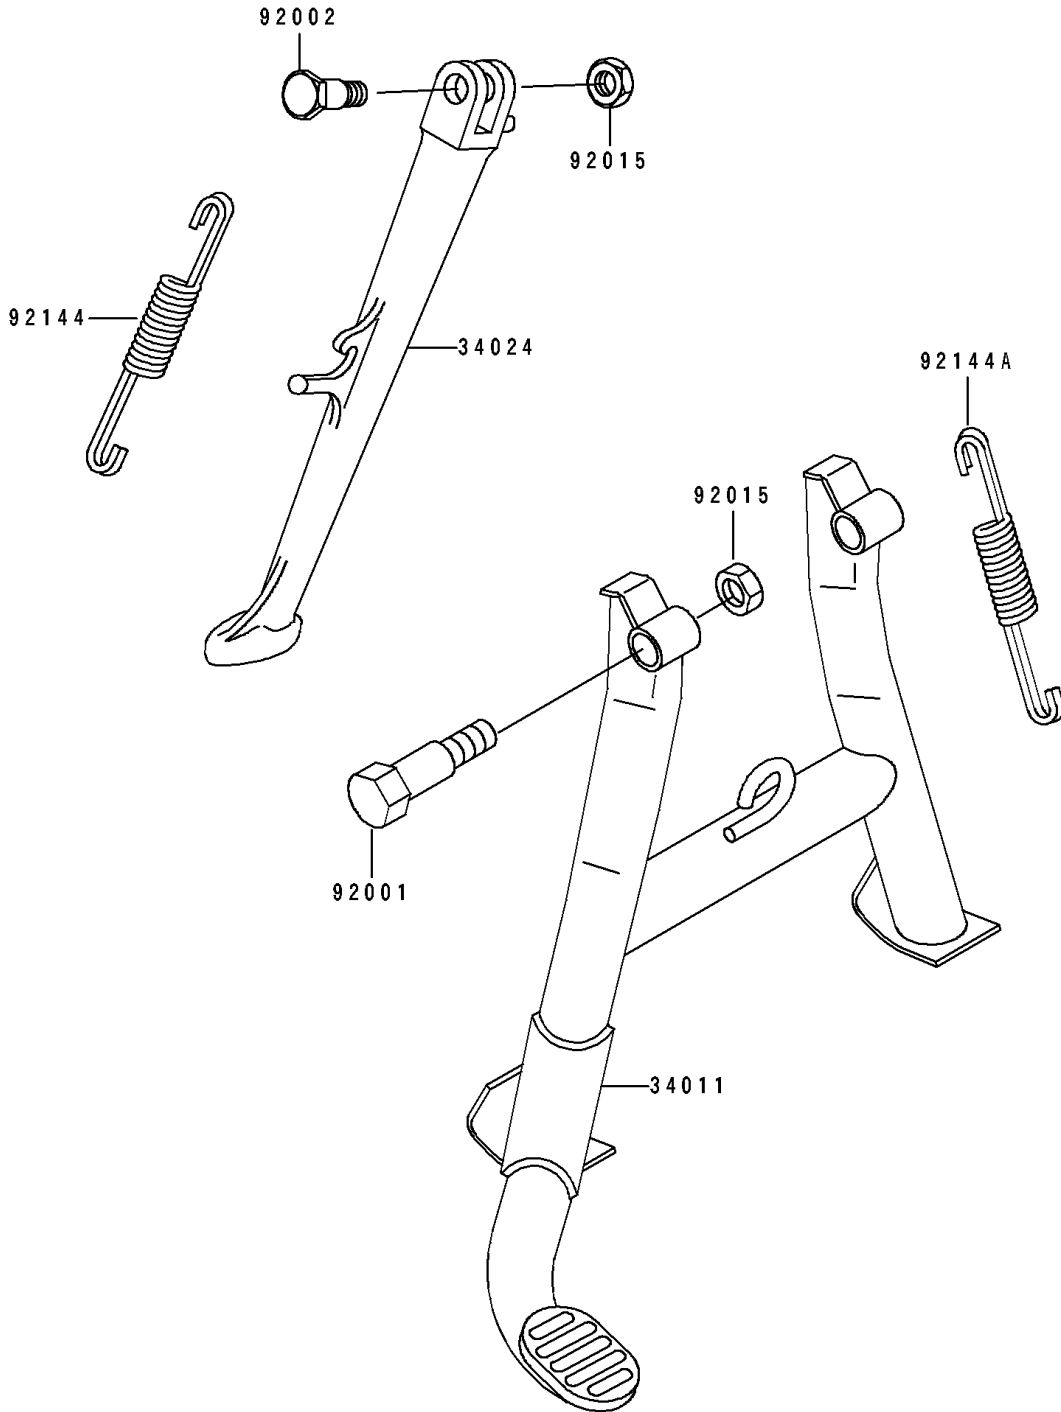

1995 ZR1100 Zephyr PARTS DIAGRAM

Stand(s)

F2190

1995 ZR1100 Zephyr PARTS LIST

Stand(s)

ITEM NAME	PART NUMBER	QUANTITY
STAND-CENTER,C.GRAY (Ref # 34011)	34011-1153-EZ	1
STAND-SIDE,C.GRAY (Ref # 34024)	34024-1283-EZ	1
BOLT,CENTER STAND (Ref # 92001)	92001-1214	2
BOLT,SIDE STAND (Ref # 92002)	92002-1813	1
NUT,LOCK,10MM,BLACK (Ref # 92015)	92015-1188	3
SPRING,SIDE STAND (Ref # 92144)	92144-1127	1
SPRING,SIDE STAND (Ref # 92144A)	92144-1293	1