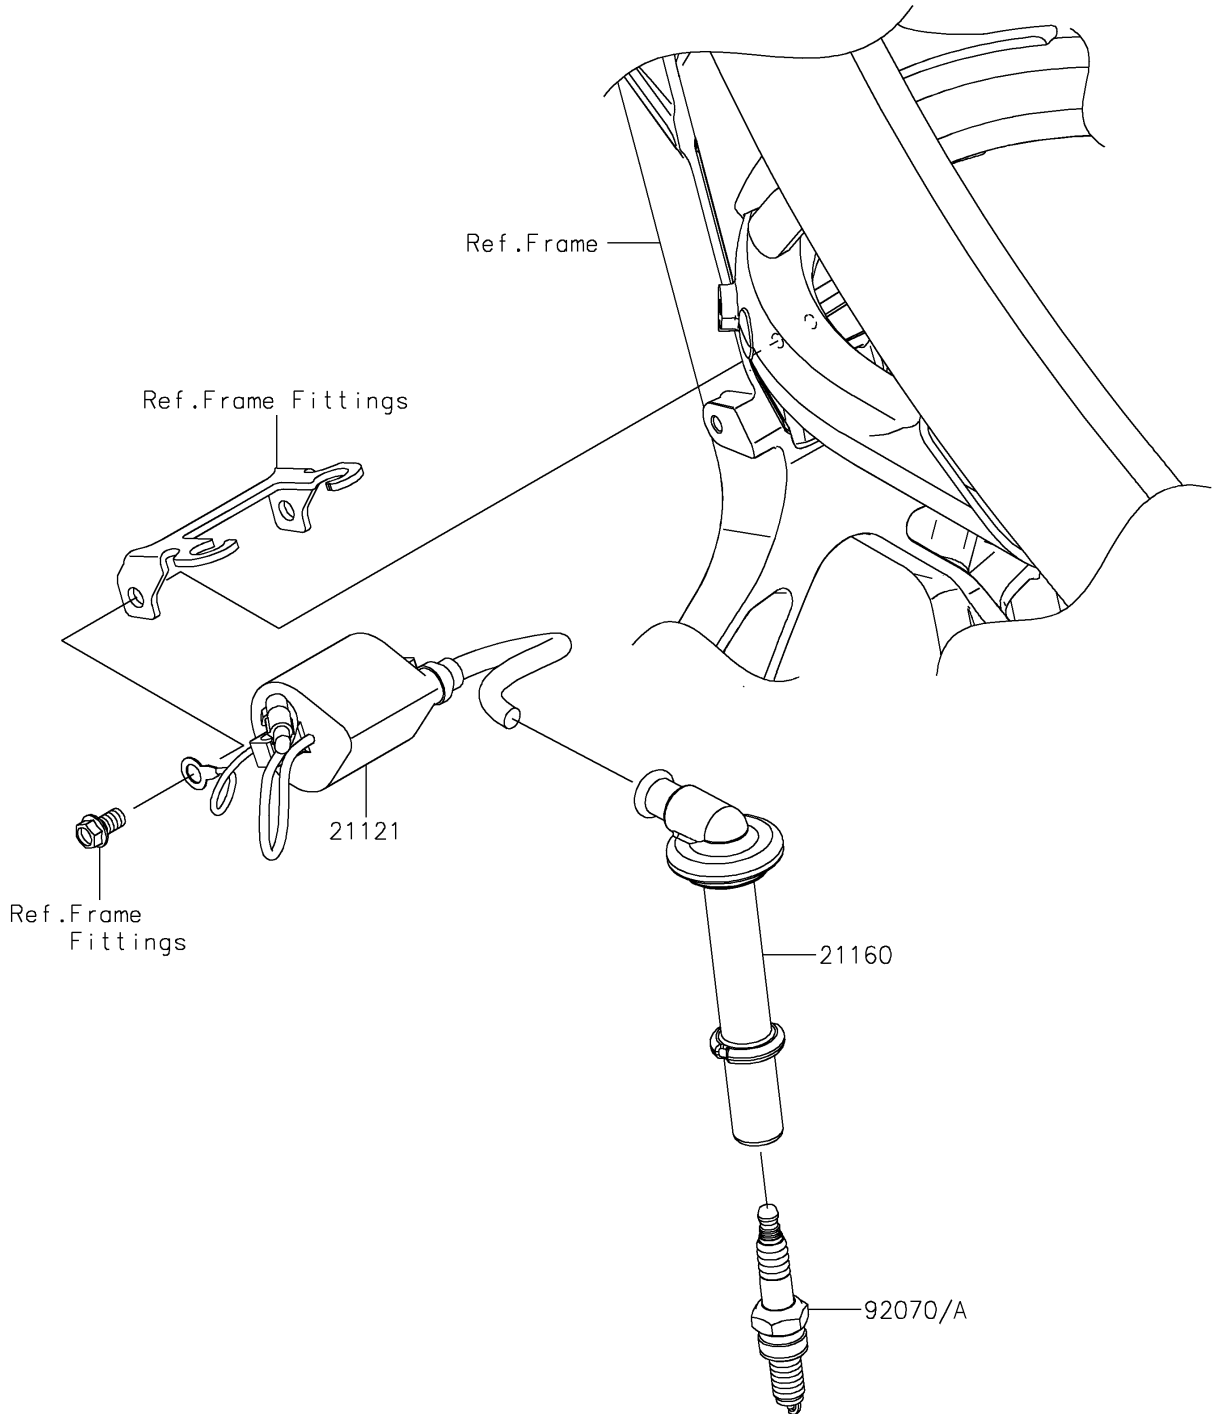

2024 KX™ 450 50th ANNIVERSARY EDITION PARTS DIAGRAM

Ignition System

E1830

2024 KX™ 450 50th ANNIVERSARY EDITION PARTS LIST

Ignition System

ITEM NAME	PART NUMBER	QUANTITY
COIL-IGNITION (Ref # 21121)	21121-0723	1
CAP-ASSY-PLUG (Ref # 21160)	21160-0024	1
PLUG-SPARK,CPR8EB-9(NGK) (Ref # 92070)	92070-0020	1
PLUG-SPARK,CPR9EB-9(NGK) (Ref # 92070A)	92070-0021	1