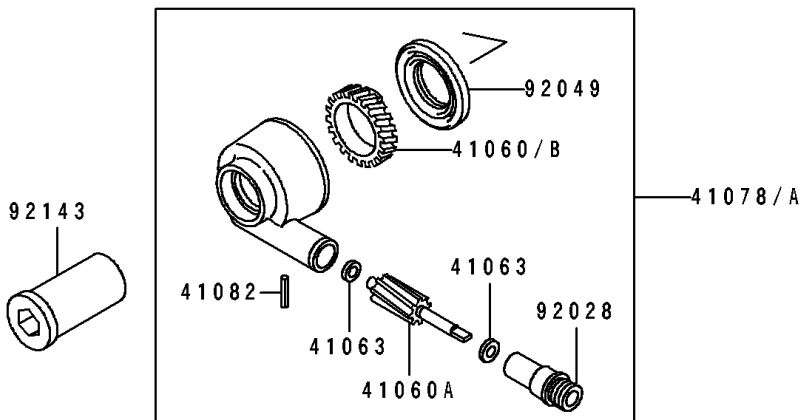

1992 ZR1100 Zephyr PARTS DIAGRAM

Front Wheel

F2230

1992 ZR1100 Zephyr PARTS LIST

Front Wheel

ITEM NAME	PART NUMBER	QUANTITY
GEAR-METER SCREW,25T (Ref # 41060)	41060-1041	1
GEAR-METER SCREW,9T (Ref # 41060A)	41060-1123	1
WASHER,5.1X9X0.4 (Ref # 41063)	41063-001	2
RECEIVER-SPEEDOMETER (Ref # 41064)	41064-1006	1
AXLE,FR (Ref # 41068)	41068-1255	1
WHEEL-ASSY,FR,P.C.GRAY (Ref # 41073)	41073-1509-JD	1
CASE-ASSY-METER GEAR (Ref # 41078)	41078-1084	1
PIN,SPRING (Ref # 41082)	41082-001	1
COLLAR,17X25X92 (Ref # 92027)	92027-1545	1
BUSHING,SPEEDOMETER (Ref # 92028)	92028-1066	1
RING-SNAP,40MM (Ref # 92033)	92033-1040	1
RING-SNAP,42MM (Ref # 92033A)	92033-1041	1
SEAL-OIL,BJN30427-C3 (Ref # 92049)	92049-1057	1
SEAL-OIL,AG1258AO (Ref # 92049A)	92049-1110	1
COLLAR,FR AXLE,NUT,L=42.5 (Ref # 92143)	92143-1206	1
COLLAR,FR AXLE,L=15 (Ref # 92143A)	92143-1578	1
BEARING-BALL,#6203UUC3 (Ref # 601)	601B6203UU	2