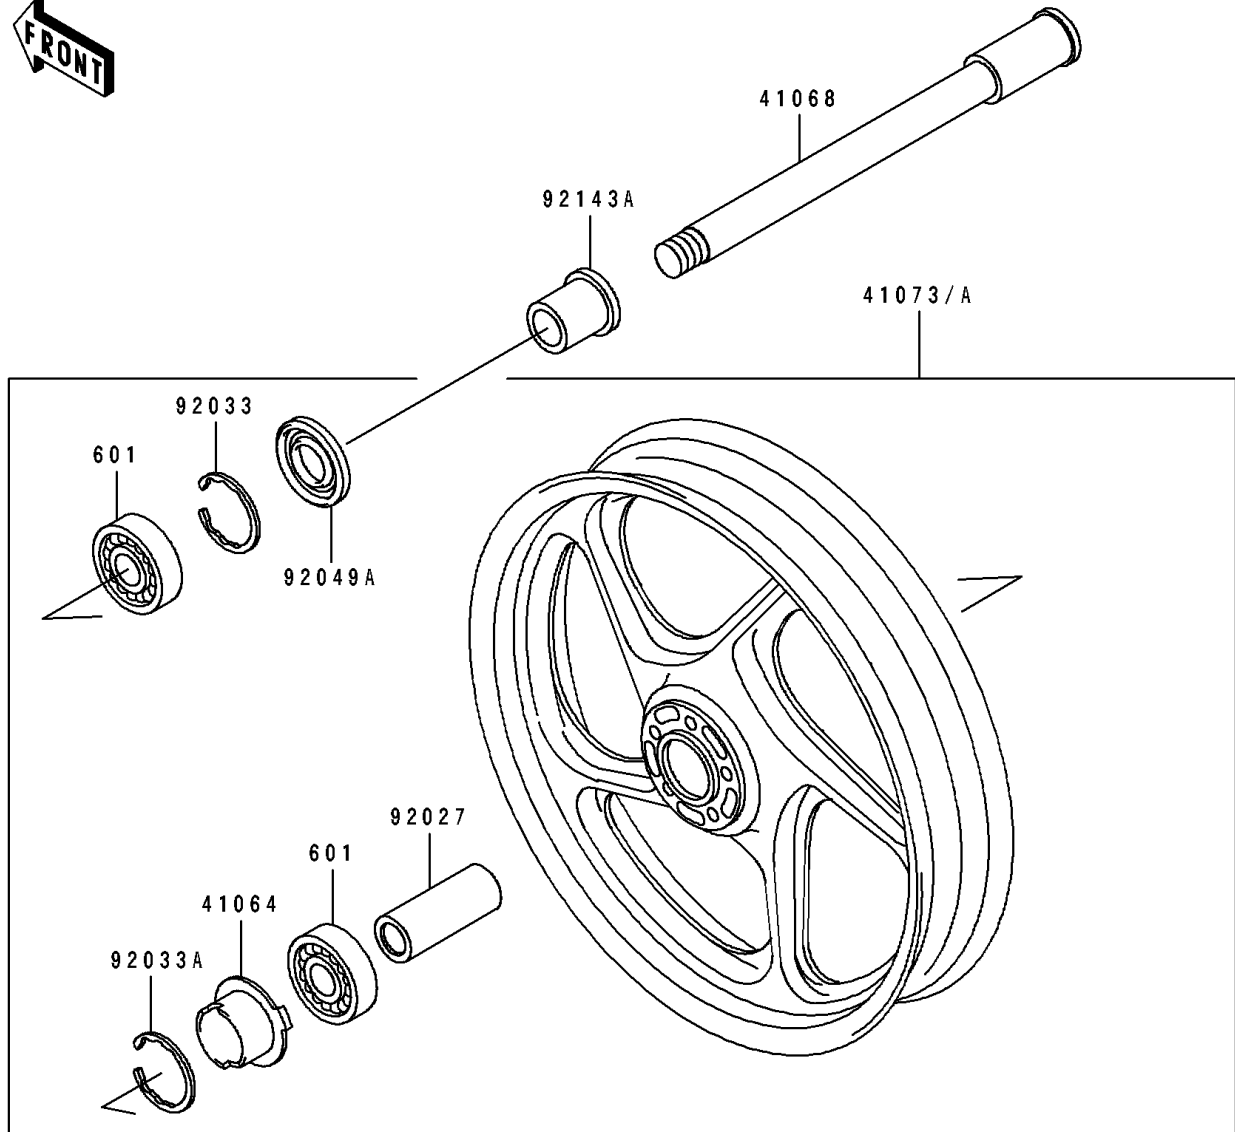

1992 ZR1100 Zephyr PARTS DIAGRAM

Front Wheel

F2230

1992 ZR1100 Zephyr PARTS LIST

Front Wheel

ITEM NAME	PART NUMBER	QUANTITY
GEAR-METER SCREW,25T (Ref # 41060)	41060-1041	1
GEAR-METER SCREW,9T (Ref # 41060A)	41060-1123	1
WASHER,5.1X9X0.4 (Ref # 41063)	41063-001	2
RECEIVER-SPEEDOMETER (Ref # 41064)	41064-1006	1
AXLE,FR (Ref # 41068)	41068-1255	1
WHEEL-ASSY,FR,P.C.GRAY (Ref # 41073)	41073-1509-JD	1
CASE-ASSY-METER GEAR (Ref # 41078)	41078-1084	1
PIN,SPRING (Ref # 41082)	41082-001	1
COLLAR,17X25X92 (Ref # 92027)	92027-1545	1
BUSHING,SPEEDOMETER (Ref # 92028)	92028-1066	1
RING-SNAP,40MM (Ref # 92033)	92033-1040	1
RING-SNAP,42MM (Ref # 92033A)	92033-1041	1
SEAL-OIL,BJN30427-C3 (Ref # 92049)	92049-1057	1
SEAL-OIL,AG1258AO (Ref # 92049A)	92049-1110	1
COLLAR,FR AXLE,NUT,L=42.5 (Ref # 92143)	92143-1206	1
COLLAR,FR AXLE,L=15 (Ref # 92143A)	92143-1578	1
BEARING-BALL,#6203UUC3 (Ref # 601)	601B6203UU	2