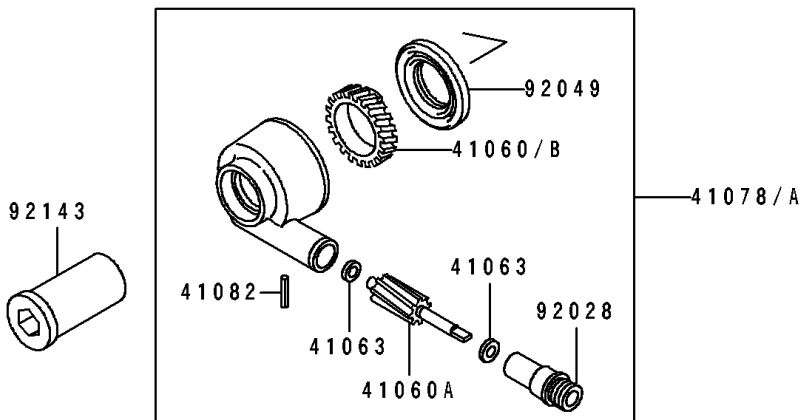

# 1993 ZR1100 Zephyr PARTS DIAGRAM

Front Wheel

F2230

# 1993 ZR1100 Zephyr PARTS LIST

## Front Wheel

ITEM NAME	PART NUMBER	QUANTITY
GEAR-METER SCREW,25T (Ref # 41060)	41060-1041	1
GEAR-METER SCREW,9T (Ref # 41060A)	41060-1123	1
WASHER,5.1X9X0.4 (Ref # 41063)	41063-001	2
RECEIVER-SPEEDOMETER (Ref # 41064)	41064-1006	1
AXLE,FR (Ref # 41068)	41068-1255	1
WHEEL-ASSY,FR,P.C.GRAY (Ref # 41073)	41073-1509-JD	1
CASE-ASSY-METER GEAR (Ref # 41078)	41078-1084	1
PIN,SPRING (Ref # 41082)	41082-001	1
COLLAR,17X25X92 (Ref # 92027)	92027-1545	1
BUSHING,SPEEDOMETER (Ref # 92028)	92028-1066	1
RING-SNAP,40MM (Ref # 92033)	92033-1040	1
RING-SNAP,42MM (Ref # 92033A)	92033-1041	1
SEAL-OIL,BJN30427-C3 (Ref # 92049)	92049-1057	1
SEAL-OIL,AG1258AO (Ref # 92049A)	92049-1110	1
COLLAR,FR AXLE,NUT,L=42.5 (Ref # 92143)	92143-1206	1
COLLAR,FR AXLE,L=15 (Ref # 92143A)	92143-1578	1
BEARING-BALL,#6203UUC3 (Ref # 601)	601B6203UU	2