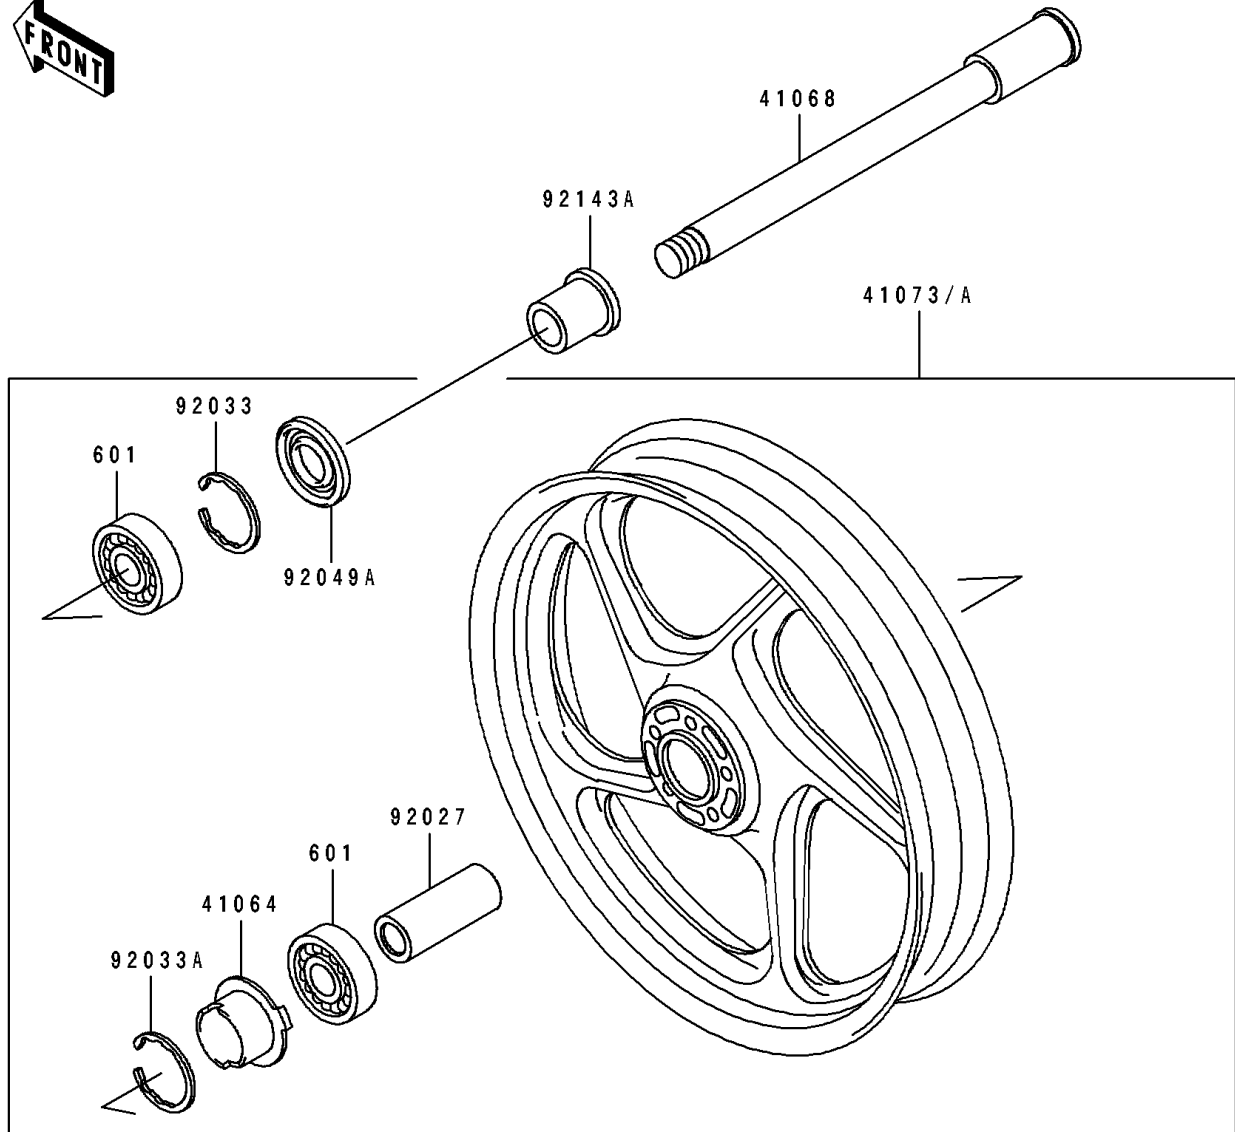

# 1993 ZR1100 Zephyr PARTS DIAGRAM

Front Wheel

F2230

# 1993 ZR1100 Zephyr PARTS LIST

## Front Wheel

ITEM NAME	PART NUMBER	QUANTITY
GEAR-METER SCREW,25T (Ref # 41060)	41060-1041	1
GEAR-METER SCREW,9T (Ref # 41060A)	41060-1123	1
WASHER,5.1X9X0.4 (Ref # 41063)	41063-001	2
RECEIVER-SPEEDOMETER (Ref # 41064)	41064-1006	1
AXLE,FR (Ref # 41068)	41068-1255	1
WHEEL-ASSY,FR,P.C.GRAY (Ref # 41073)	41073-1509-JD	1
CASE-ASSY-METER GEAR (Ref # 41078)	41078-1084	1
PIN,SPRING (Ref # 41082)	41082-001	1
COLLAR,17X25X92 (Ref # 92027)	92027-1545	1
BUSHING,SPEEDOMETER (Ref # 92028)	92028-1066	1
RING-SNAP,40MM (Ref # 92033)	92033-1040	1
RING-SNAP,42MM (Ref # 92033A)	92033-1041	1
SEAL-OIL,BJN30427-C3 (Ref # 92049)	92049-1057	1
SEAL-OIL,AG1258AO (Ref # 92049A)	92049-1110	1
COLLAR,FR AXLE,NUT,L=42.5 (Ref # 92143)	92143-1206	1
COLLAR,FR AXLE,L=15 (Ref # 92143A)	92143-1578	1
BEARING-BALL,#6203UUC3 (Ref # 601)	601B6203UU	2