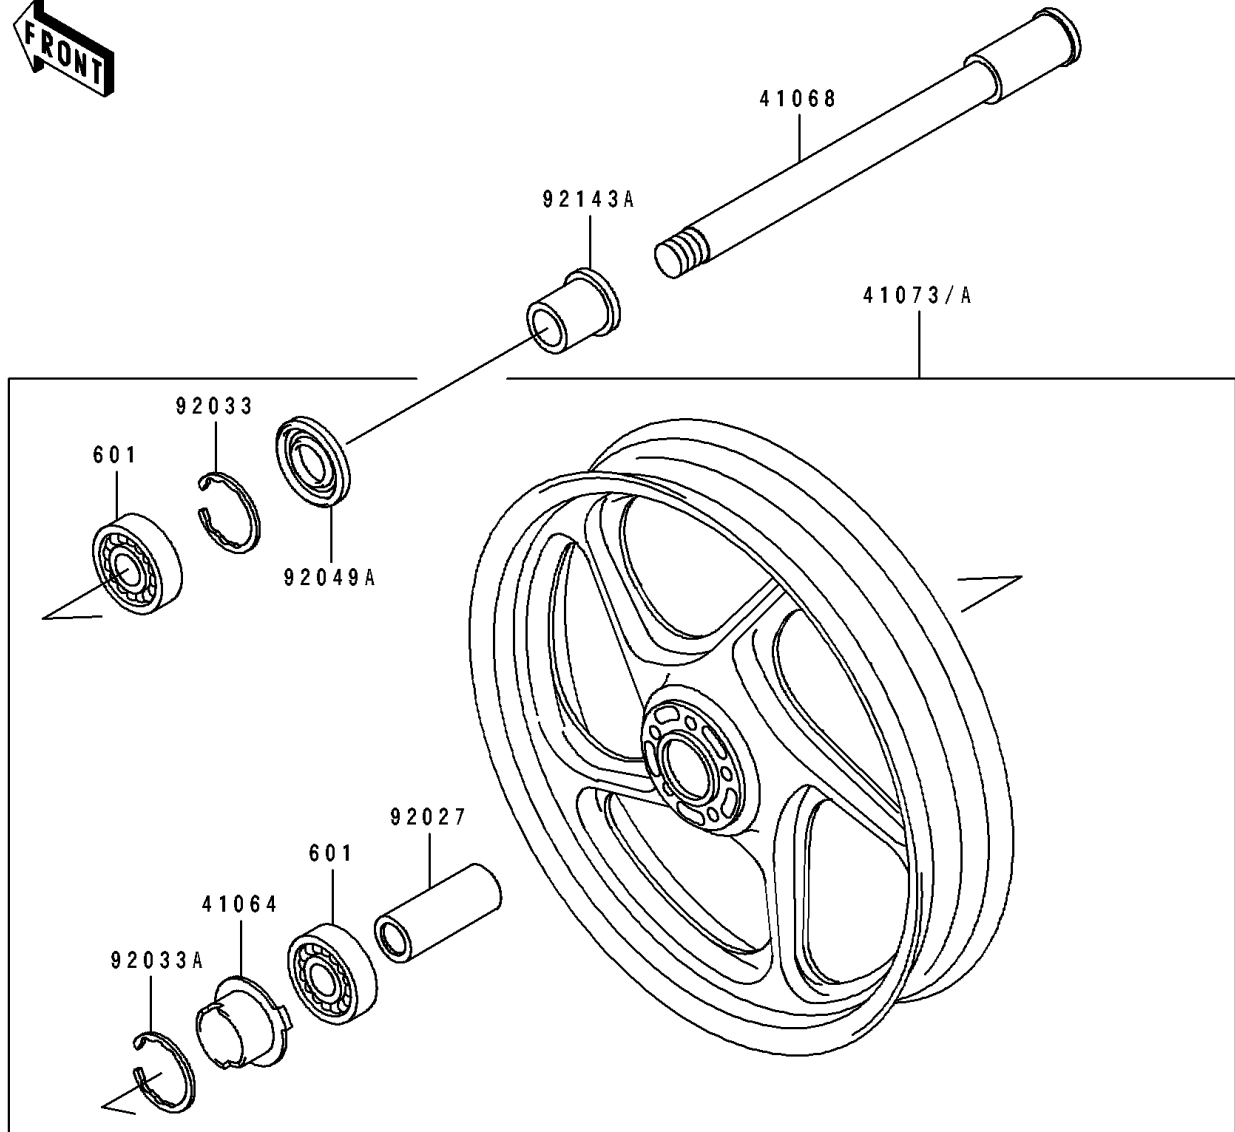

1994 ZR1100 Zephyr PARTS DIAGRAM

Front Wheel

F2230

1994 ZR1100 Zephyr PARTS LIST

Front Wheel

ITEM NAME	PART NUMBER	QUANTITY
GEAR-METER SCREW,25T (Ref # 41060)	41060-1041	1
GEAR-METER SCREW,9T (Ref # 41060A)	41060-1123	1
WASHER,5.1X9X0.4 (Ref # 41063)	41063-001	2
RECEIVER-SPEEDOMETER (Ref # 41064)	41064-1006	1
AXLE,FR (Ref # 41068)	41068-1255	1
WHEEL-ASSY,FR,P.C.GRAY (Ref # 41073A)	41073-1545-JD	1
CASE-ASSY-METER GEAR (Ref # 41078)	41078-1084	1
PIN,SPRING (Ref # 41082)	41082-001	1
COLLAR,17X25X92 (Ref # 92027)	92027-1545	1
BUSHING,SPEEDOMETER (Ref # 92028)	92028-1066	1
RING-SNAP,40MM (Ref # 92033)	92033-1040	1
RING-SNAP,42MM (Ref # 92033A)	92033-1041	1
SEAL-OIL,BJN30427-C3 (Ref # 92049)	92049-1057	1
SEAL-OIL,AG1258AO (Ref # 92049A)	92049-1110	1
COLLAR,FR AXLE,NUT,L=42.5 (Ref # 92143)	92143-1206	1
COLLAR,FR AXLE,L=15 (Ref # 92143A)	92143-1578	1
BEARING-BALL,#6203UUC3 (Ref # 601)	601B6203UU	2