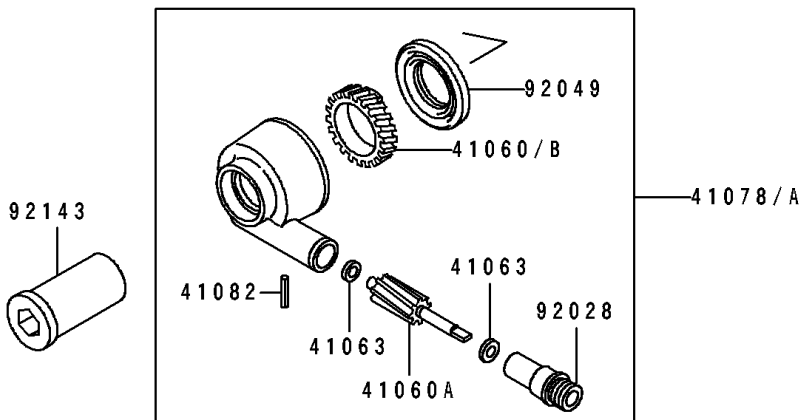

1994 ZR1100 Zephyr PARTS DIAGRAM

Front Wheel

F2230

1994 ZR1100 Zephyr PARTS LIST

Front Wheel

ITEM NAME	PART NUMBER	QUANTITY
GEAR-METER SCREW,25T (Ref # 41060)	41060-1041	1
GEAR-METER SCREW,9T (Ref # 41060A)	41060-1123	1
WASHER,5.1X9X0.4 (Ref # 41063)	41063-001	2
RECEIVER-SPEEDOMETER (Ref # 41064)	41064-1006	1
AXLE,FR (Ref # 41068)	41068-1255	1
WHEEL-ASSY,FR,P.C.GRAY (Ref # 41073A)	41073-1545-JD	1
CASE-ASSY-METER GEAR (Ref # 41078)	41078-1084	1
PIN,SPRING (Ref # 41082)	41082-001	1
COLLAR,17X25X92 (Ref # 92027)	92027-1545	1
BUSHING,SPEEDOMETER (Ref # 92028)	92028-1066	1
RING-SNAP,40MM (Ref # 92033)	92033-1040	1
RING-SNAP,42MM (Ref # 92033A)	92033-1041	1
SEAL-OIL,BJN30427-C3 (Ref # 92049)	92049-1057	1
SEAL-OIL,AG1258AO (Ref # 92049A)	92049-1110	1
COLLAR,FR AXLE,NUT,L=42.5 (Ref # 92143)	92143-1206	1
COLLAR,FR AXLE,L=15 (Ref # 92143A)	92143-1578	1
BEARING-BALL,#6203UUC3 (Ref # 601)	601B6203UU	2