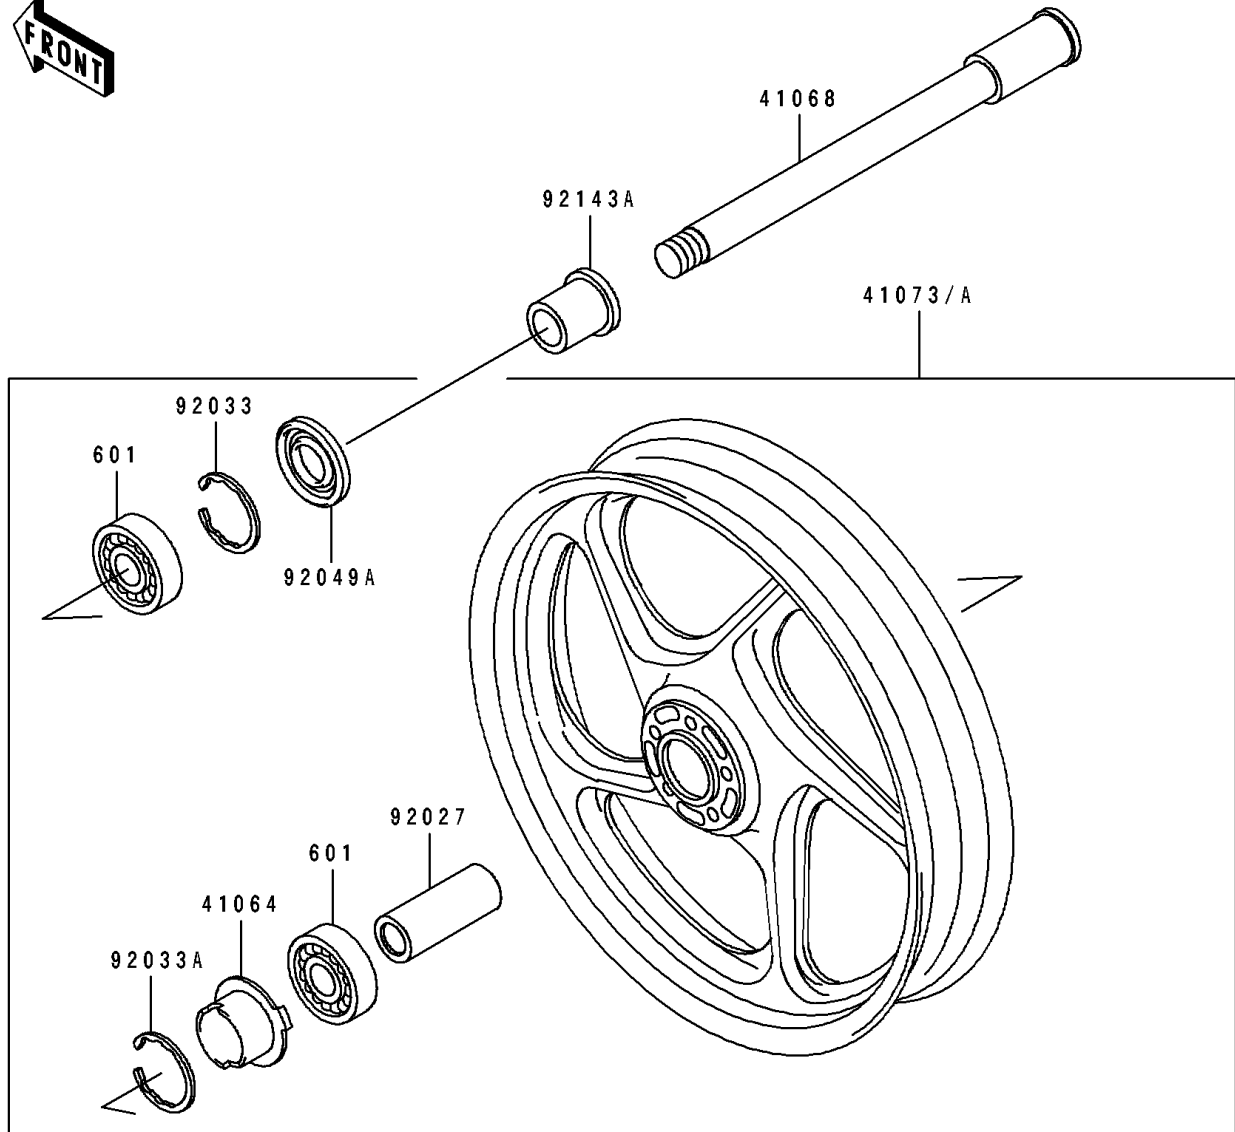

1995 ZR1100 Zephyr PARTS DIAGRAM

Front Wheel

F2230

1995 ZR1100 Zephyr PARTS LIST

Front Wheel

ITEM NAME	PART NUMBER	QUANTITY
GEAR-METER SCREW,9T (Ref # 41060A)	41060-1123	1
GEAR-METER SCREW,25T (Ref # 41060B)	41060-1151	1
WASHER,5.1X9X0.4 (Ref # 41063)	41063-001	2
RECEIVER-SPEEDOMETER (Ref # 41064)	41064-1006	1
AXLE,FR (Ref # 41068)	41068-1255	1
WHEEL-ASSY,FR,P.C.GRAY (Ref # 41073A)	41073-1545-JD	1
CASE-ASSY-METER GEAR (Ref # 41078A)	41078-1101	1
PIN,SPRING (Ref # 41082)	41082-001	1
COLLAR,17X25X92 (Ref # 92027)	92027-1545	1
BUSHING,SPEEDOMETER (Ref # 92028)	92028-1066	1
RING-SNAP,40MM (Ref # 92033)	92033-1040	1
RING-SNAP,42MM (Ref # 92033A)	92033-1041	1
SEAL-OIL,BJN30427-C3 (Ref # 92049)	92049-1057	1
SEAL-OIL,AG1258AO (Ref # 92049A)	92049-1110	1
COLLAR,FR AXLE,NUT,L=42.5 (Ref # 92143)	92143-1206	1
COLLAR,FR AXLE,L=15 (Ref # 92143A)	92143-1578	1
BEARING-BALL,#6203UUC3 (Ref # 601)	601B6203UU	2