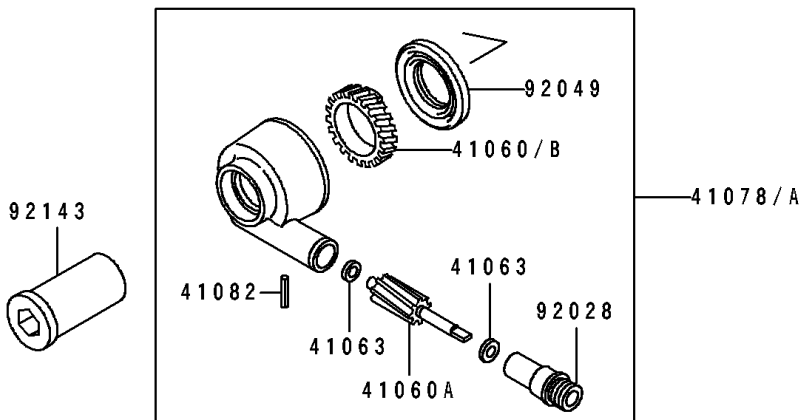

1995 ZR1100 Zephyr PARTS DIAGRAM

Front Wheel

F2230

1995 ZR1100 Zephyr PARTS LIST

Front Wheel

ITEM NAME	PART NUMBER	QUANTITY
GEAR-METER SCREW,9T (Ref # 41060A)	41060-1123	1
GEAR-METER SCREW,25T (Ref # 41060B)	41060-1151	1
WASHER,5.1X9X0.4 (Ref # 41063)	41063-001	2
RECEIVER-SPEEDOMETER (Ref # 41064)	41064-1006	1
AXLE,FR (Ref # 41068)	41068-1255	1
WHEEL-ASSY,FR,P.C.GRAY (Ref # 41073A)	41073-1545-JD	1
CASE-ASSY-METER GEAR (Ref # 41078A)	41078-1101	1
PIN,SPRING (Ref # 41082)	41082-001	1
COLLAR,17X25X92 (Ref # 92027)	92027-1545	1
BUSHING,SPEEDOMETER (Ref # 92028)	92028-1066	1
RING-SNAP,40MM (Ref # 92033)	92033-1040	1
RING-SNAP,42MM (Ref # 92033A)	92033-1041	1
SEAL-OIL,BJN30427-C3 (Ref # 92049)	92049-1057	1
SEAL-OIL,AG1258AO (Ref # 92049A)	92049-1110	1
COLLAR,FR AXLE,NUT,L=42.5 (Ref # 92143)	92143-1206	1
COLLAR,FR AXLE,L=15 (Ref # 92143A)	92143-1578	1
BEARING-BALL,#6203UUC3 (Ref # 601)	601B6203UU	2