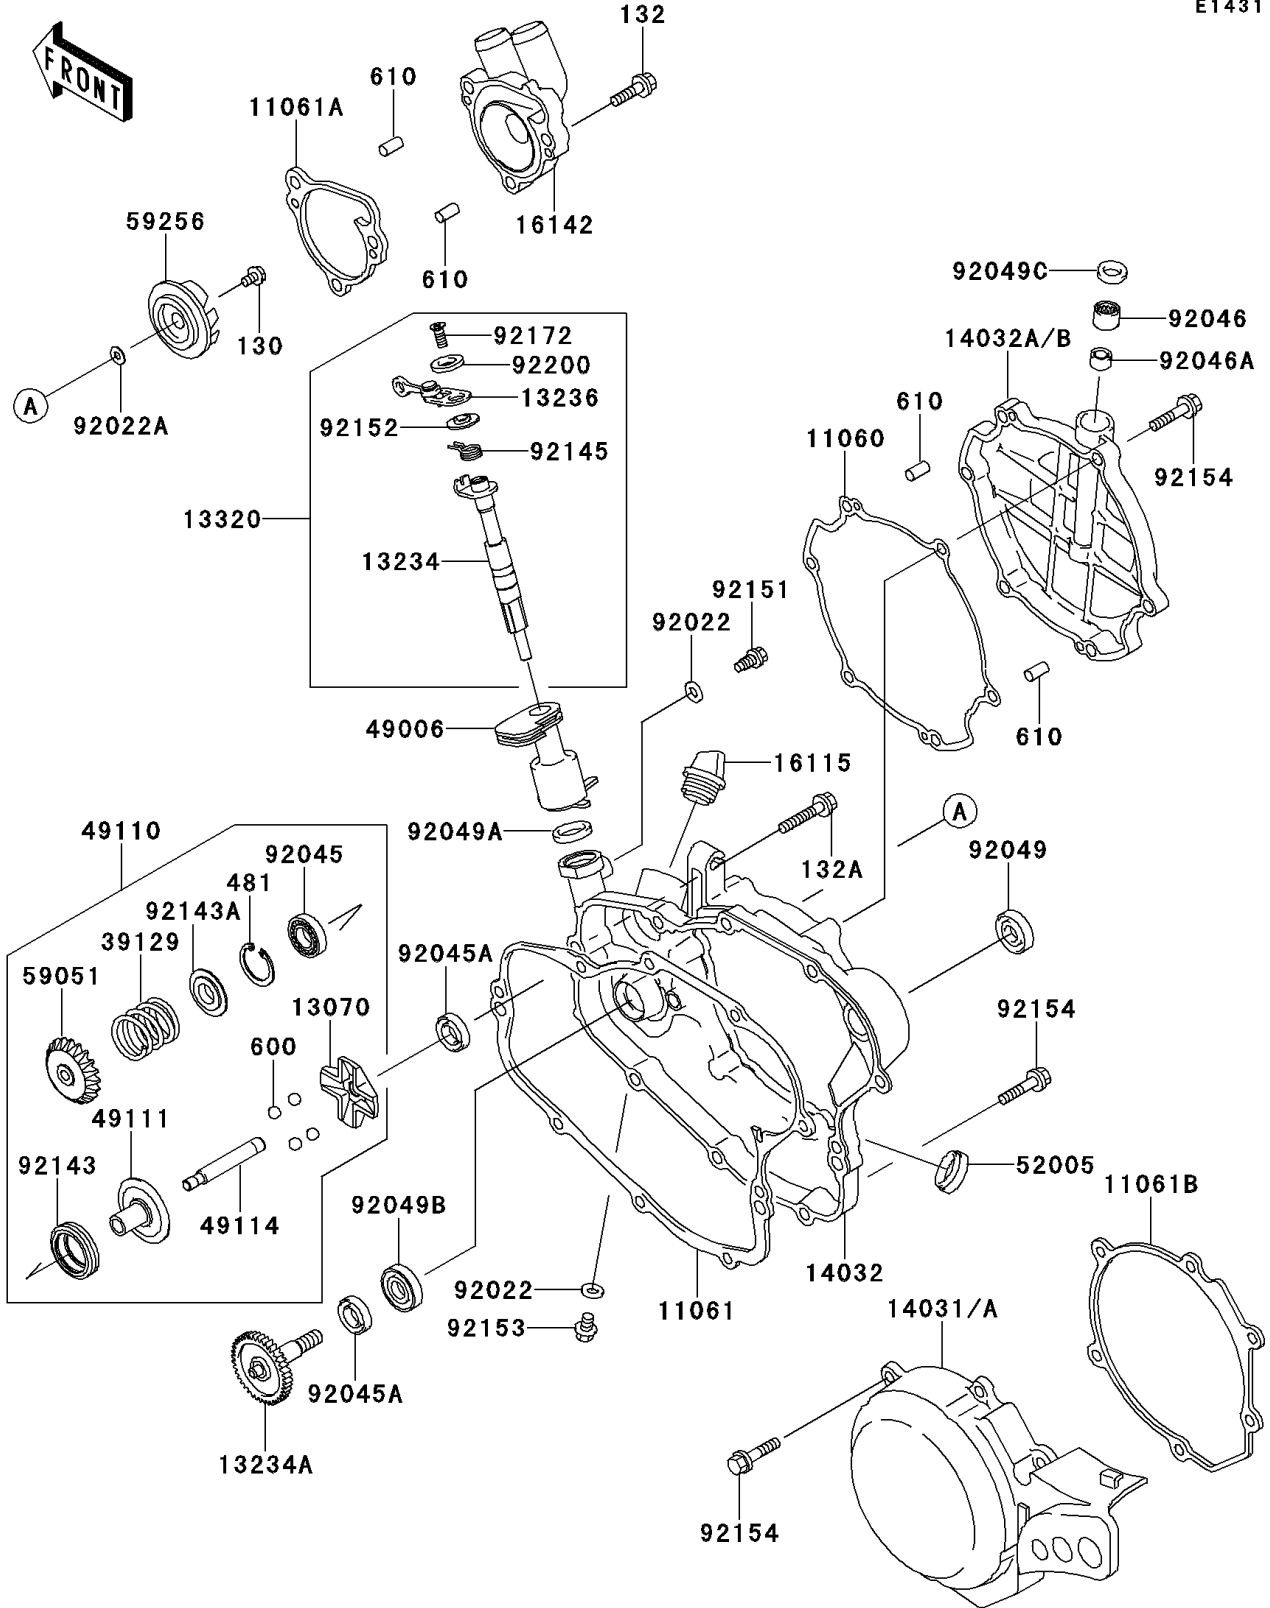

2010 KX™ 85 PARTS DIAGRAM

Engine Cover(s)

E1431

2010 KX™ 85 PARTS LIST

Engine Cover(s)

ITEM NAME	PART NUMBER	QUANTITY
GASKET,CLUTCH COVER (Ref # 11060)	11060-1795	1
GASKET,CLUTCH COVER (Ref # 11061)	11061-0122	1
GASKET,PUMP COVER (Ref # 11061A)	11061-0184	1
GASKET,GENERATOR COVER (Ref # 11061B)	11061-0194	1
GUIDE,GOVERNOR (Ref # 13070)	13070-1309	1
SHAFT-COMP (Ref # 13234)	13234-0008	1
SHAFT-COMP,WATER PUMP (Ref # 13234A)	13234-1103	1
LEVER-COMP (Ref # 13236)	13236-0023	1
LEVER-ASSY (Ref # 13320)	13320-0002	1
COVER-GENERATOR (Ref # 14031)	14031-0108	1
COVER-CLUTCH,INSIDE (Ref # 14032)	14032-0041	1
COVER-CLUTCH,OUTSIDE (Ref # 14032A)	14032-0134	1
CAP-OIL FILLER (Ref # 16115)	16115-018	1
COVER-PUMP,WATER (Ref # 16142)	16142-1144	1
SPRING-GOVERNOR (Ref # 39129)	39129-1022	1
BOOT,GOVERNOR (Ref # 49006)	49006-1313	1
GOVERNOR-ASSY (Ref # 49110)	49110-0010	1
HOLDER-GOVERNOR WEIGHT (Ref # 49111)	49111-1064	1
SHAFT-GOVERNOR (Ref # 49114)	49114-0005	1
GAUGE,OIL LEVEL (Ref # 52005)	52005-0019	1
GEAR-SPUR (Ref # 59051)	59051-1412	1
IMPELLER (Ref # 59256)	59256-1064	1
WASHER,6.1X12X1 (Ref # 92022)	92022-077	2
WASHER,5.2X13X1 (Ref # 92022A)	92022-1380	1
BEARING-BALL (Ref # 92045)	92045-0010	1
BEARING-BALL,608MC3 (Ref # 92045A)	92045-1305	2
BEARING-NEEDLE,HK1010 (Ref # 92046)	92046-1160	1
BEARING-NEEDLE,6BTM109 (Ref # 92046A)	92046-1217	1
SEAL-OIL,SB16244 (Ref # 92049)	92049-002	1