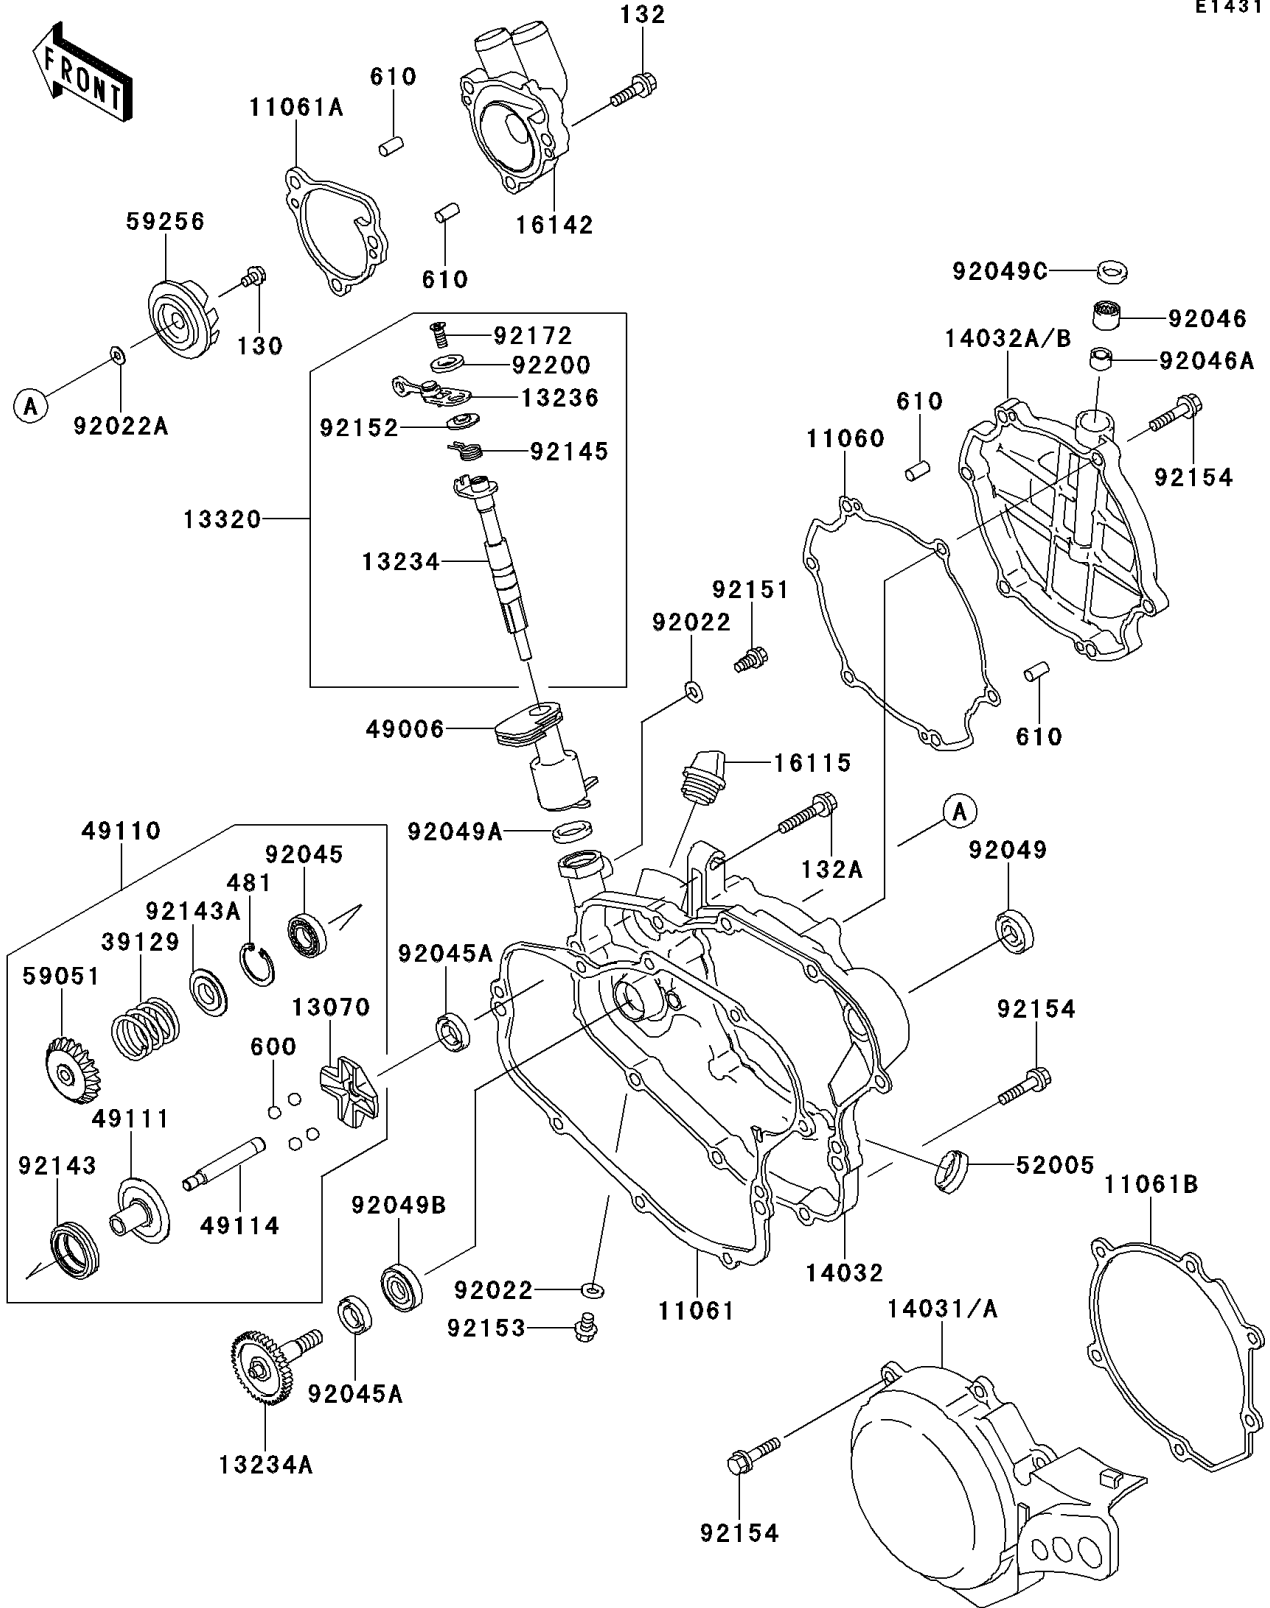

2011 KX™ 85 PARTS DIAGRAM

Engine Cover(s)

E1431

2011 KX™ 85 PARTS LIST

Engine Cover(s)

ITEM NAME	PART NUMBER	QUANTITY
GASKET,CLUTCH COVER (Ref # 11060)	11060-1795	1
GASKET,CLUTCH COVER (Ref # 11061)	11061-0122	1
GASKET,PUMP COVER (Ref # 11061A)	11061-0184	1
GASKET,GENERATOR COVER (Ref # 11061B)	11061-0194	1
GUIDE,GOVERNOR (Ref # 13070)	13070-1309	1
SHAFT-COMP (Ref # 13234)	13234-0008	1
SHAFT-COMP,WATER PUMP (Ref # 13234A)	13234-1103	1
LEVER-COMP (Ref # 13236)	13236-0023	1
LEVER-ASSY (Ref # 13320)	13320-0002	1
COVER-GENERATOR (Ref # 14031)	14031-0108	1
COVER-CLUTCH,INSIDE (Ref # 14032)	14032-0041	1
COVER-CLUTCH,OUTSIDE (Ref # 14032A)	14032-0134	1
CAP-OIL FILLER (Ref # 16115)	16115-018	1
COVER-PUMP,WATER (Ref # 16142)	16142-1144	1
SPRING-GOVERNOR (Ref # 39129)	39129-1022	1
BOOT,GOVERNOR (Ref # 49006)	49006-1313	1
GOVERNOR-ASSY (Ref # 49110)	49110-0010	1
HOLDER-GOVERNOR WEIGHT (Ref # 49111)	49111-1064	1
SHAFT-GOVERNOR (Ref # 49114)	49114-0005	1
GAUGE,OIL LEVEL (Ref # 52005)	52005-0019	1
GEAR-SPUR (Ref # 59051)	59051-1412	1
IMPELLER (Ref # 59256)	59256-1064	1
WASHER,6.1X12X1 (Ref # 92022)	92022-077	2
WASHER,5.2X13X1 (Ref # 92022A)	92022-1380	1
BEARING-BALL (Ref # 92045)	92045-0010	1
BEARING-BALL,608MC3 (Ref # 92045A)	92045-1305	2
BEARING-NEEDLE,HK1010 (Ref # 92046)	92046-1160	1
BEARING-NEEDLE,6BTM109 (Ref # 92046A)	92046-1217	1
SEAL-OIL,SB16244 (Ref # 92049)	92049-002	1