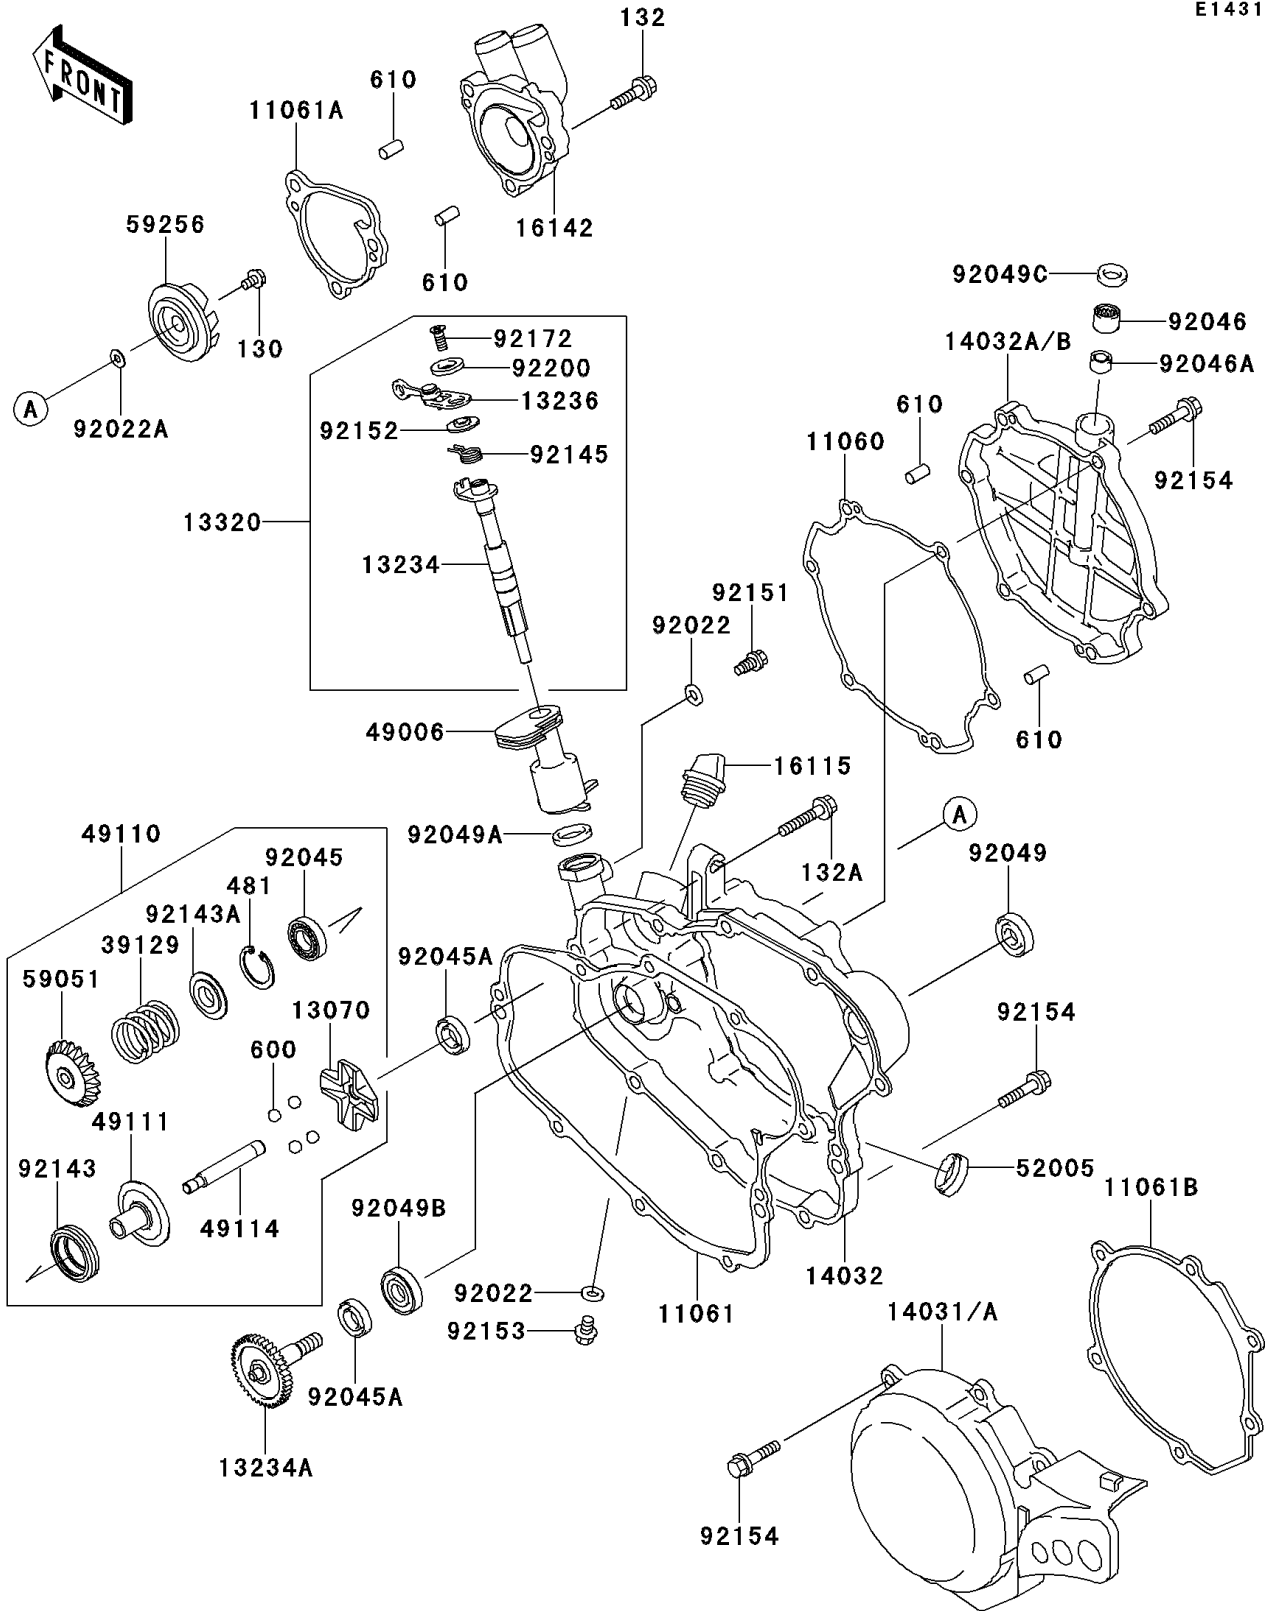

2012 KX™ 85 PARTS DIAGRAM

Engine Cover(s)

E1431

2012 KX™ 85 PARTS LIST

Engine Cover(s)

ITEM NAME	PART NUMBER	QUANTITY
GASKET,CLUTCH COVER (Ref # 11060)	11060-1795	1
GASKET,CLUTCH COVER (Ref # 11061)	11061-0122	1
GASKET,PUMP COVER (Ref # 11061A)	11061-0184	1
GASKET,GENERATOR COVER (Ref # 11061B)	11061-0194	1
GUIDE,GOVERNOR (Ref # 13070)	13070-1309	1
SHAFT-COMP (Ref # 13234)	13234-0008	1
SHAFT-COMP,WATER PUMP (Ref # 13234A)	13234-1103	1
LEVER-COMP (Ref # 13236)	13236-0023	1
LEVER-ASSY (Ref # 13320)	13320-0002	1
COVER-GENERATOR (Ref # 14031)	14031-0108	1
COVER-CLUTCH,INSIDE (Ref # 14032)	14032-0041	1
COVER-CLUTCH,OUTSIDE (Ref # 14032A)	14032-0134	1
CAP-OIL FILLER (Ref # 16115)	16115-018	1
COVER-PUMP,WATER (Ref # 16142)	16142-1144	1
SPRING-GOVERNOR (Ref # 39129)	39129-1022	1
BOOT,GOVERNOR (Ref # 49006)	49006-1313	1
GOVERNOR-ASSY (Ref # 49110)	49110-0010	1
HOLDER-GOVERNOR WEIGHT (Ref # 49111)	49111-1064	1
SHAFT-GOVERNOR (Ref # 49114)	49114-0005	1
GAUGE,OIL LEVEL (Ref # 52005)	52005-0019	1
GEAR-SPUR (Ref # 59051)	59051-1412	1
IMPELLER (Ref # 59256)	59256-1064	1
WASHER,6.1X12X1 (Ref # 92022)	92022-077	2
WASHER,5.2X13X1 (Ref # 92022A)	92022-1380	1
BEARING-BALL (Ref # 92045)	92045-0010	1
BEARING-BALL,608MC3 (Ref # 92045A)	92045-1305	2
BEARING-NEEDLE,HK1010 (Ref # 92046)	92046-1160	1
BEARING-NEEDLE,6BTM109 (Ref # 92046A)	92046-1217	1
SEAL-OIL,SB16244 (Ref # 92049)	92049-002	1