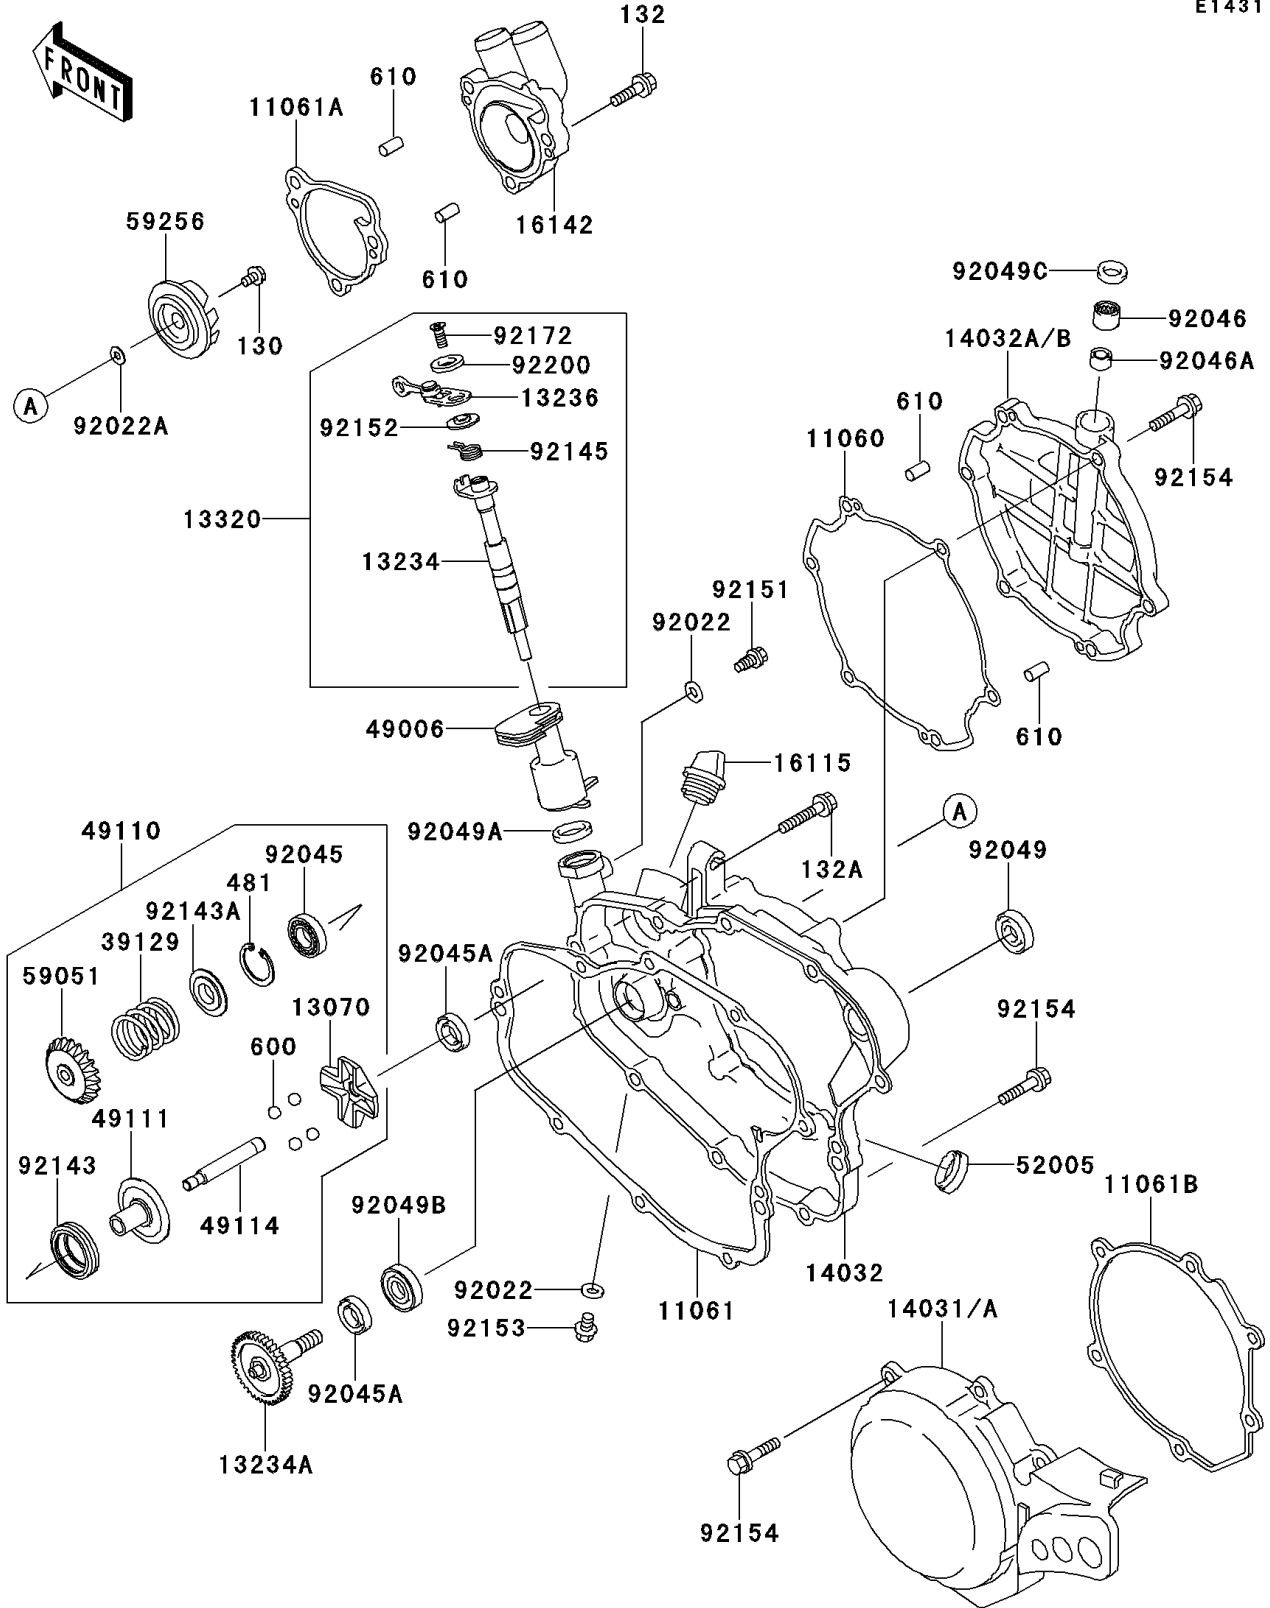

2013 KX™ 85 PARTS DIAGRAM

Engine Cover(s)

E1431

2013 KX™ 85 PARTS LIST

Engine Cover(s)

ITEM NAME	PART NUMBER	QUANTITY
GASKET,CLUTCH COVER (Ref # 11060)	11060-1795	1
GASKET,CLUTCH COVER (Ref # 11061)	11061-0122	1
GASKET,PUMP COVER (Ref # 11061A)	11061-0184	1
GASKET,GENERATOR COVER (Ref # 11061B)	11061-0194	1
GUIDE,GOVERNOR (Ref # 13070)	13070-1309	1
SHAFT-COMP (Ref # 13234)	13234-0008	1
SHAFT-COMP,WATER PUMP (Ref # 13234A)	13234-1103	1
LEVER-COMP (Ref # 13236)	13236-0023	1
LEVER-ASSY (Ref # 13320)	13320-0002	1
COVER-GENERATOR (Ref # 14031A)	14031-0580	1
COVER-CLUTCH,INSIDE (Ref # 14032)	14032-0041	1
COVER-CLUTCH,OUTSIDE (Ref # 14032B)	14032-0578	1
CAP-OIL FILLER (Ref # 16115)	16115-018	1
COVER-PUMP,WATER (Ref # 16142)	16142-1144	1
SPRING-GOVERNOR (Ref # 39129)	39129-1022	1
BOOT,GOVERNOR (Ref # 49006)	49006-1313	1
GOVERNOR-ASSY (Ref # 49110)	49110-0010	1
HOLDER-GOVERNOR WEIGHT (Ref # 49111)	49111-1064	1
SHAFT-GOVERNOR (Ref # 49114)	49114-0005	1
GAUGE,OIL LEVEL (Ref # 52005)	52005-0019	1
GEAR-SPUR (Ref # 59051)	59051-1412	1
IMPELLER (Ref # 59256)	59256-1064	1
WASHER,6.1X12X1 (Ref # 92022)	92022-077	2
WASHER,5.2X13X1 (Ref # 92022A)	92022-1380	1
BEARING-BALL (Ref # 92045)	92045-0010	1
BEARING-BALL,608MC3 (Ref # 92045A)	92045-1305	2
BEARING-NEEDLE,HK1010 (Ref # 92046)	92046-1160	1
BEARING-NEEDLE,6BTM109 (Ref # 92046A)	92046-1217	1
SEAL-OIL,SB16244 (Ref # 92049)	92049-002	1