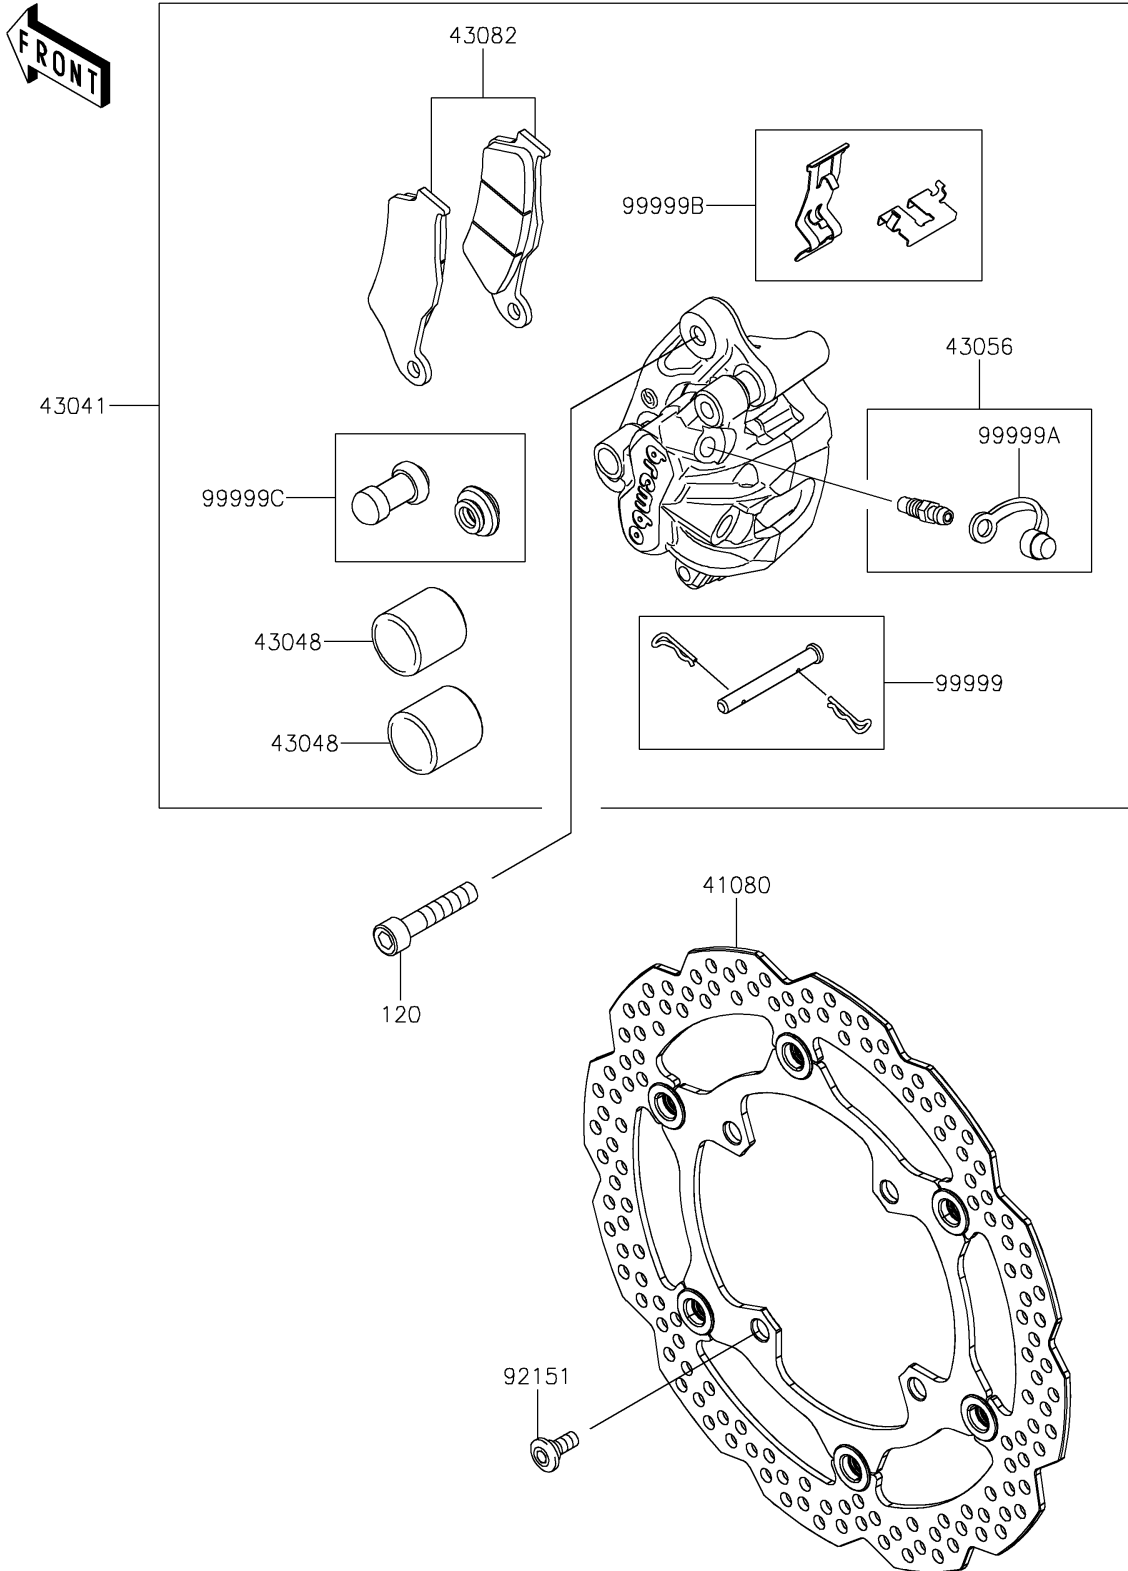

2024 KX™ 450 PARTS DIAGRAM

Front Brake

F2292

2024 KX™ 450 PARTS LIST

Front Brake

ITEM NAME	PART NUMBER	QUANTITY
DISC,FR,270MM (Ref # 41080)	41080-0771	1
CALIPER-ASSY,FR (Ref # 43041)	43041-0597	1
BREATHER-BRAKE (Ref # 43056)	43056-0023	1
PAD-ASSY-BRAKE (Ref # 43082)	43082-0220	1
BOLT,DISC PLATE,6MM (Ref # 92151)	92151-1799	4
KIT,PIN RETAINER (Ref # 99999)	99999-0856	1
KIT,SPRING STEEL CLIP (Ref # 99999A)	99999-0858	1
KIT,BOOT (Ref # 99999B)	99999-0859	1
BOLT-SOCKET,8X40 (Ref # 120)	120CA0840	2