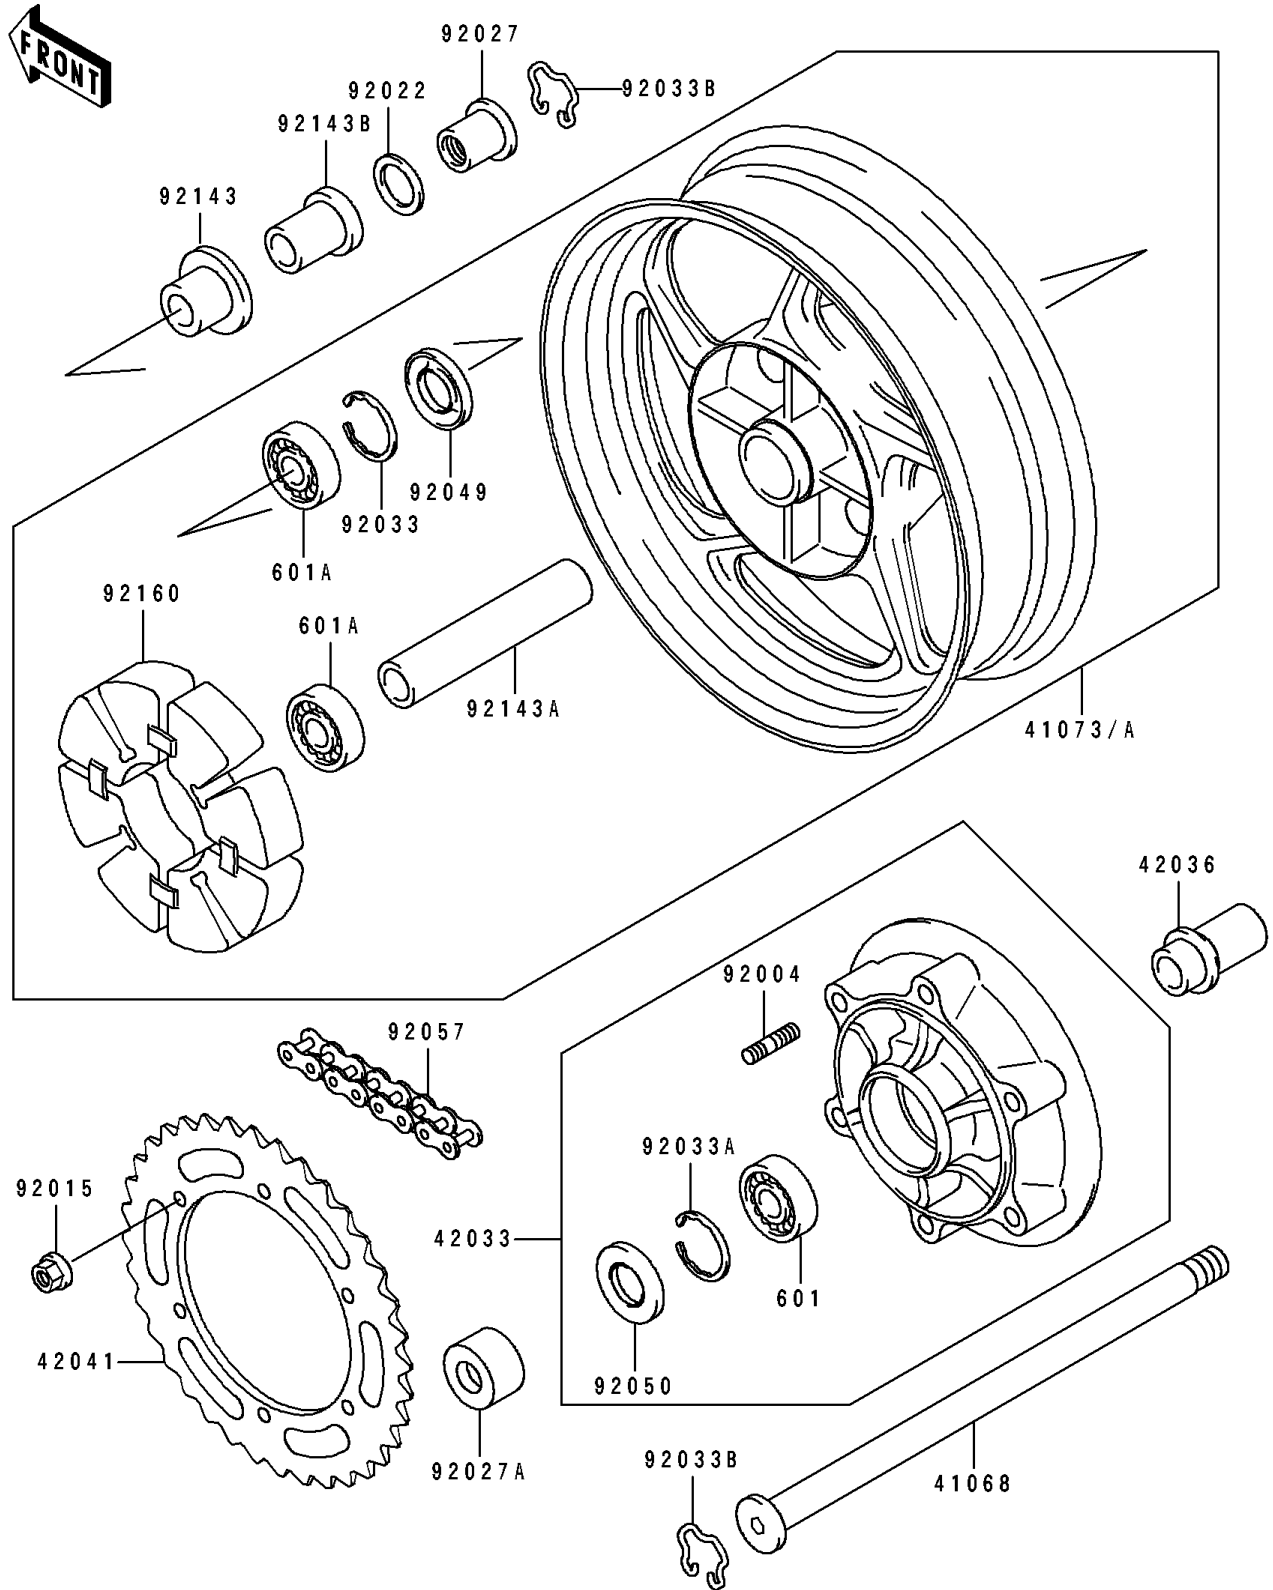

1993 ZR1100 Zephyr PARTS DIAGRAM

Rear Wheel/Chain

F2240

1993 ZR1100 Zephyr PARTS LIST

Rear Wheel/Chain

ITEM NAME	PART NUMBER	QUANTITY
AXLE,RR (Ref # 41068)	41068-1256	1
WHEEL-ASSY,RR,P.C.GRAY (Ref # 41073)	41073-1510-JD	1
COUPLING-ASSY,RR HUB,C.GRAY (Ref # 42033)	42033-1152-EZ	1
SLEEVE,RR AXLE,L=62 (Ref # 42036)	42036-1229	1
SPROCKET-HUB,48T (Ref # 42041)	42041-1202	1
STUD,10X24 (Ref # 92004)	92004-1146	6
NUT,10MM (Ref # 92015)	92015-1720	6
WASHER,23X32X2.3 (Ref # 92022)	92022-1618	1
COLLAR,RR AXLE,L=28 (Ref # 92027)	92027-1810	1
COLLAR,RR AXLE,L=20.5 (Ref # 92027A)	92027-1884	1
RING-SNAP,52MM (Ref # 92033)	92033-1043	1
RING-SNAP,62MM (Ref # 92033A)	92033-1044	1
RING-SNAP,RR AXLE (Ref # 92033B)	92033-1156	2
SEAL-OIL,28X52X5 (Ref # 92049)	92049-1061	1
SEAL-OIL,AJN40627 (Ref # 92050)	92050-027	1
CHAIN,DRIVE,EK50UV-XX116L (Ref # 92057)	92057-1354	1
COLLAR,L=23 (Ref # 92143)	92143-1042	1
COLLAR,20.2X29X89 (Ref # 92143A)	92143-1199	1
COLLAR,RR AXLE,L=46.5 (Ref # 92143B)	92143-1556	1
DAMPER,SHOCK,RR HUB (Ref # 92160)	92160-1330	1
BEARING-BALL,#6206UUC3 (Ref # 601)	601B6206UU	1
BEARING-BALL,#6304UUC3 (Ref # 601A)	601B6304UU	2