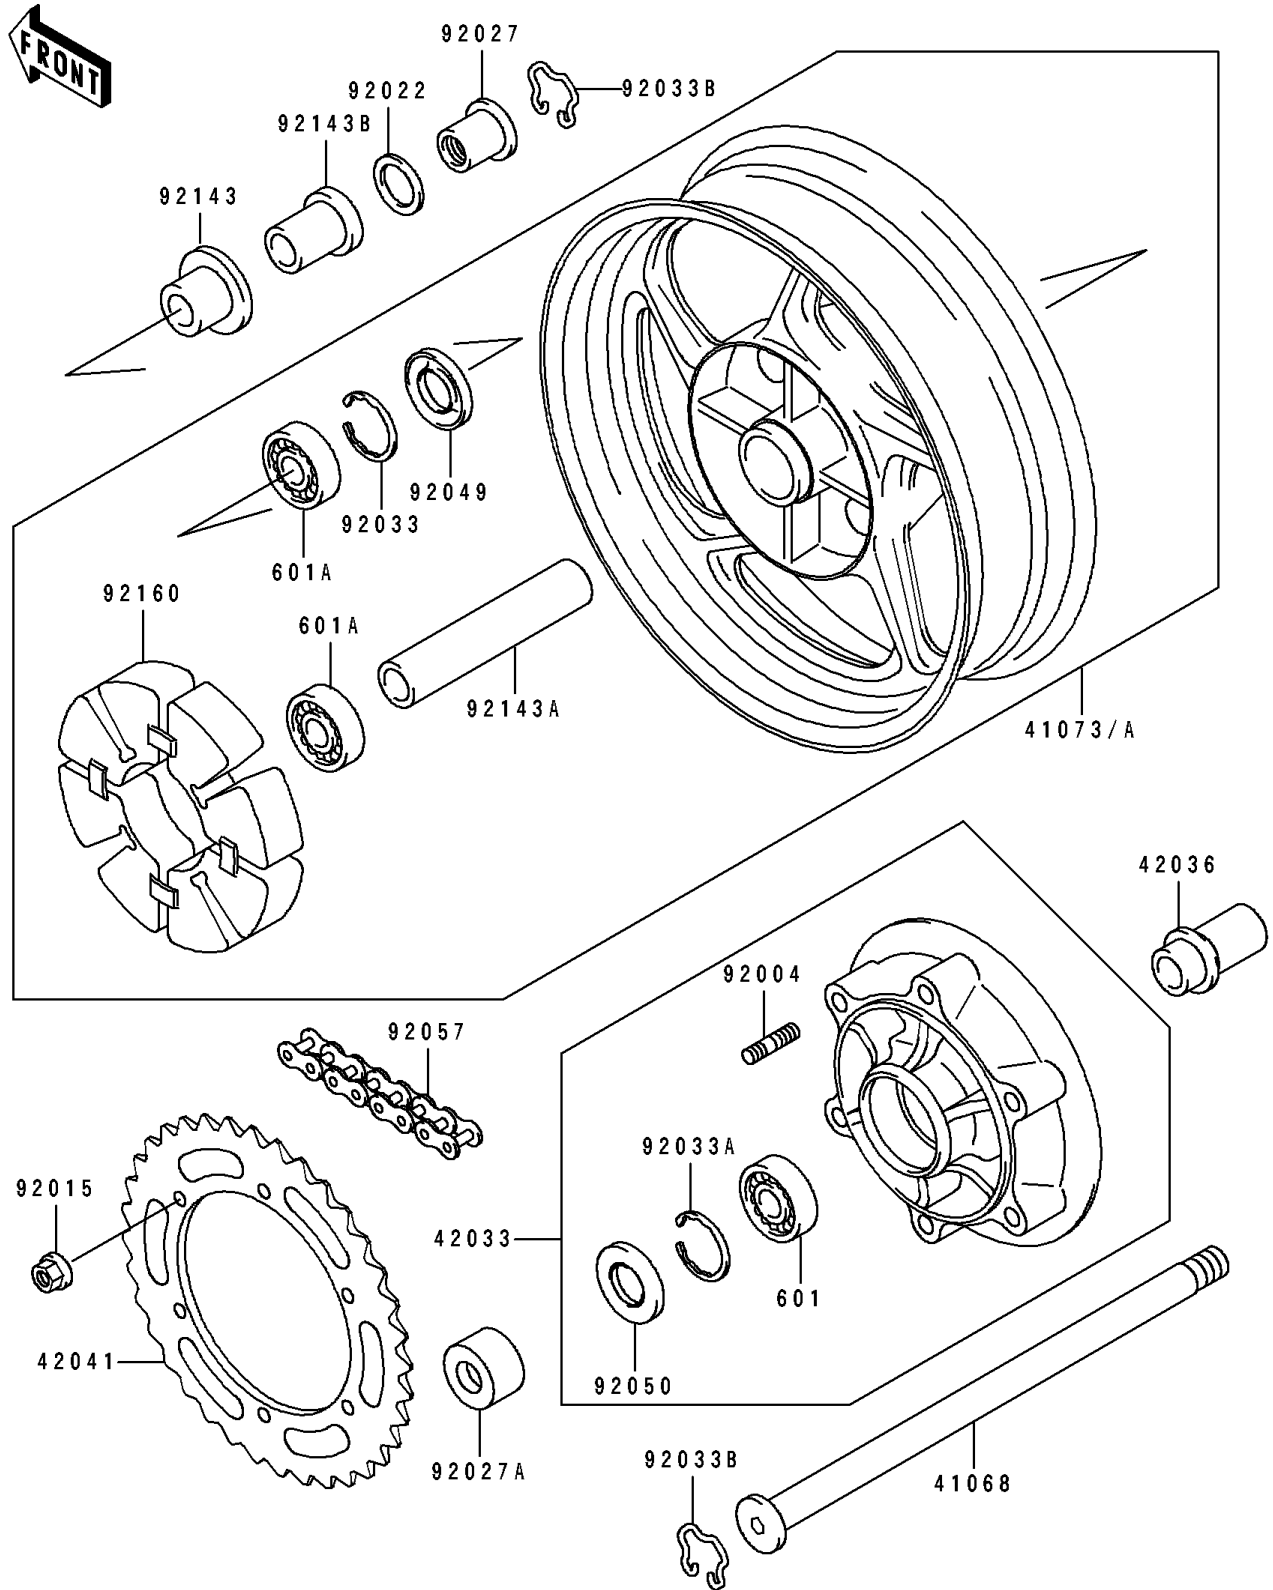

# 1994 ZR1100 Zephyr PARTS DIAGRAM

Rear Wheel/Chain

F2240

# 1994 ZR1100 Zephyr PARTS LIST

## Rear Wheel/Chain

ITEM NAME	PART NUMBER	QUANTITY
AXLE,RR (Ref # 41068)	41068-1256	1
WHEEL-ASSY,RR,P.C.GRAY (Ref # 41073A)	41073-1546-JD	1
COUPLING-ASSY,RR HUB,C.GRAY (Ref # 42033)	42033-1152-EZ	1
SLEEVE,RR AXLE,L=62 (Ref # 42036)	42036-1229	1
SPROCKET-HUB,48T (Ref # 42041)	42041-1202	1
STUD,10X24 (Ref # 92004)	92004-1146	6
NUT,10MM (Ref # 92015)	92015-1720	6
WASHER,23X32X2.3 (Ref # 92022)	92022-1618	1
COLLAR,RR AXLE,L=28 (Ref # 92027)	92027-1810	1
COLLAR,RR AXLE,L=20.5 (Ref # 92027A)	92027-1884	1
RING-SNAP,52MM (Ref # 92033)	92033-1043	1
RING-SNAP,62MM (Ref # 92033A)	92033-1044	1
RING-SNAP,RR AXLE (Ref # 92033B)	92033-1156	2
SEAL-OIL,28X52X5 (Ref # 92049)	92049-1061	1
SEAL-OIL,AJN40627 (Ref # 92050)	92050-027	1
CHAIN,DRIVE,EK50UV-XX116L (Ref # 92057)	92057-1354	1
COLLAR,L=23 (Ref # 92143)	92143-1042	1
COLLAR,20.2X29X89 (Ref # 92143A)	92143-1199	1
COLLAR,RR AXLE,L=46.5 (Ref # 92143B)	92143-1556	1
DAMPER,SHOCK,RR HUB (Ref # 92160)	92160-1330	1
BEARING-BALL,#6206UUC3 (Ref # 601)	601B6206UU	1
BEARING-BALL,#6304UUC3 (Ref # 601A)	601B6304UU	2