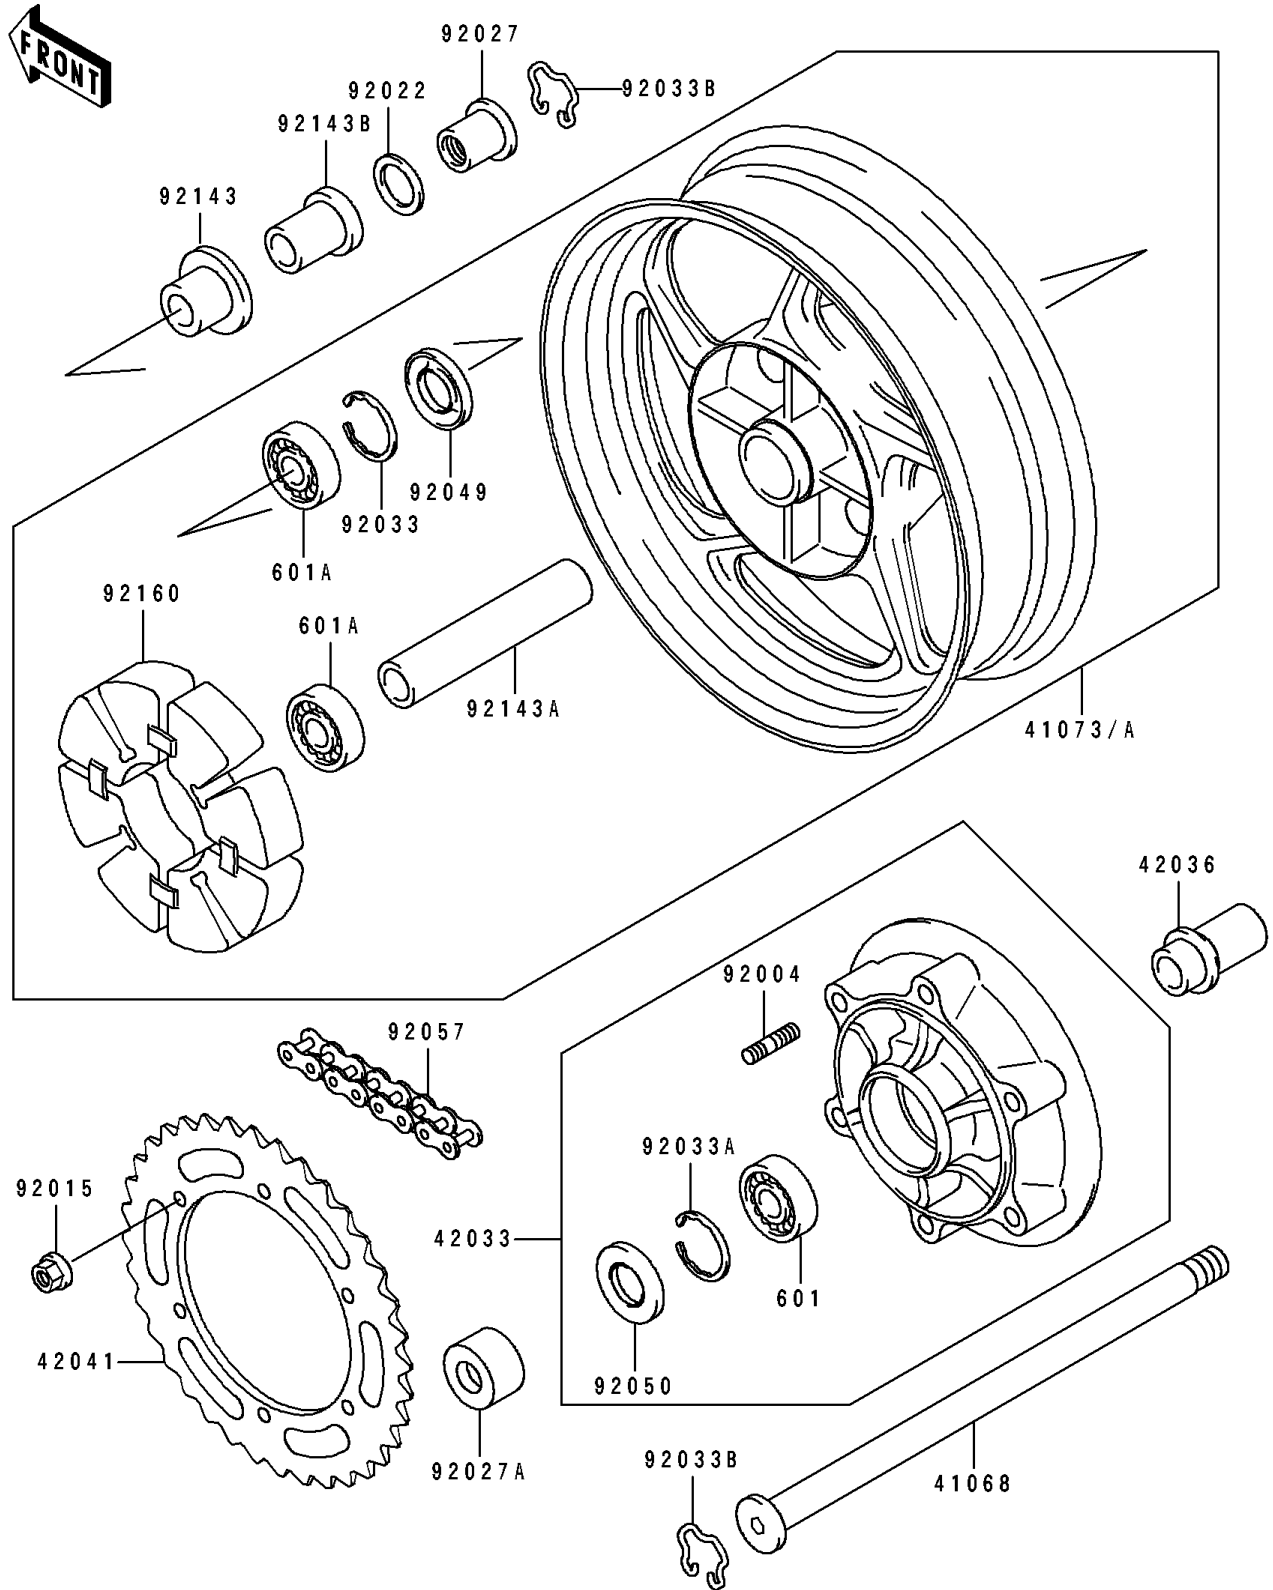

1995 ZR1100 Zephyr PARTS DIAGRAM

Rear Wheel/Chain

F2240

1995 ZR1100 Zephyr PARTS LIST

Rear Wheel/Chain

ITEM NAME	PART NUMBER	QUANTITY
AXLE,RR (Ref # 41068)	41068-1256	1
WHEEL-ASSY,RR,P.C.GRAY (Ref # 41073A)	41073-1546-JD	1
COUPLING-ASSY,RR HUB,C.GRAY (Ref # 42033)	42033-1152-EZ	1
SLEEVE,RR AXLE,L=62 (Ref # 42036)	42036-1229	1
SPROCKET-HUB,48T (Ref # 42041)	42041-1202	1
STUD,10X24 (Ref # 92004)	92004-1146	6
NUT,10MM (Ref # 92015)	92015-1720	6
WASHER,23X32X2.3 (Ref # 92022)	92022-1618	1
COLLAR,RR AXLE,L=28 (Ref # 92027)	92027-1810	1
COLLAR,RR AXLE,L=20.5 (Ref # 92027A)	92027-1884	1
RING-SNAP,52MM (Ref # 92033)	92033-1043	1
RING-SNAP,62MM (Ref # 92033A)	92033-1044	1
RING-SNAP,RR AXLE (Ref # 92033B)	92033-1156	2
SEAL-OIL,28X52X5 (Ref # 92049)	92049-1061	1
SEAL-OIL,AJN40627 (Ref # 92050)	92050-027	1
CHAIN,DRIVE,EK50UV-XX116L (Ref # 92057)	92057-1354	1
COLLAR,L=23 (Ref # 92143)	92143-1042	1
COLLAR,20.2X29X89 (Ref # 92143A)	92143-1199	1
COLLAR,RR AXLE,L=46.5 (Ref # 92143B)	92143-1556	1
DAMPER,SHOCK,RR HUB (Ref # 92160)	92160-1330	1
BEARING-BALL,#6206UUC3 (Ref # 601)	601B6206UU	1
BEARING-BALL,#6304UUC3 (Ref # 601A)	601B6304UU	2