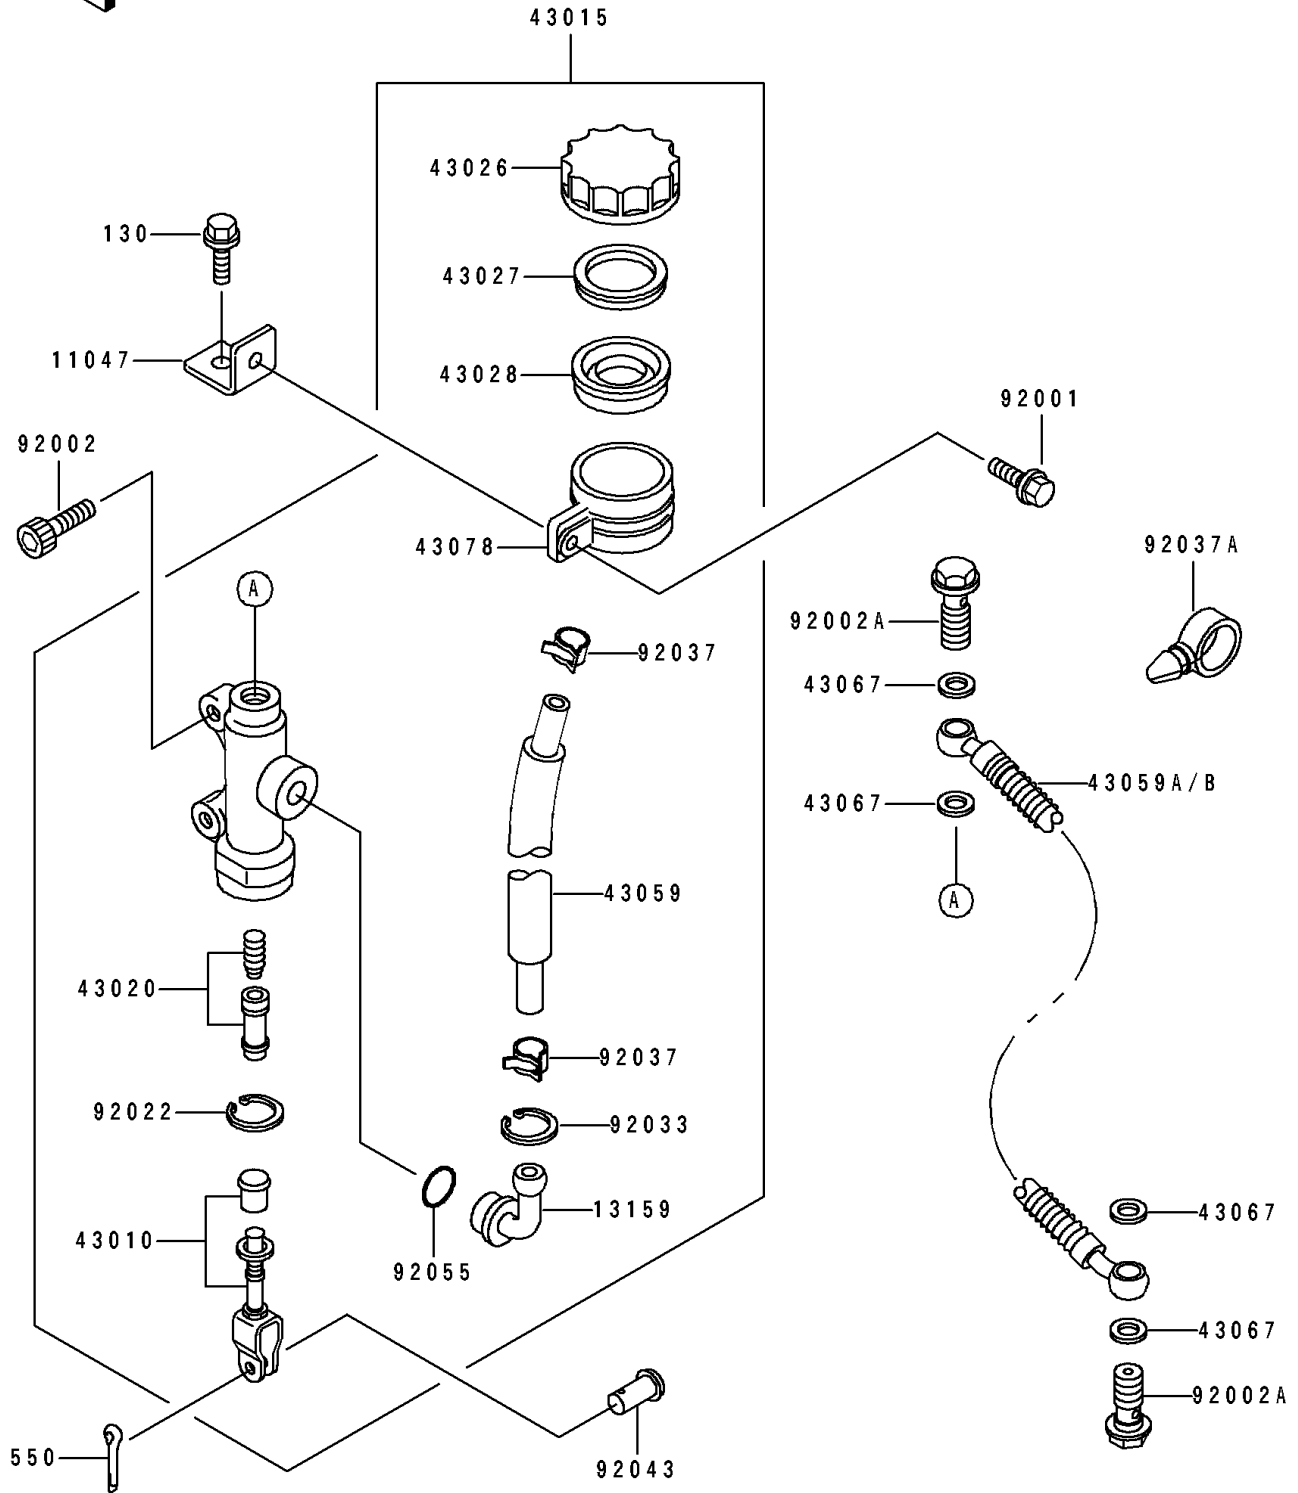

1992 ZR1100 Zephyr PARTS DIAGRAM

Rear Master Cylinder

F2293

1992 ZR1100 Zephyr PARTS LIST

Rear Master Cylinder

ITEM NAME	PART NUMBER	QUANTITY
BRACKET,RESERVOIR TANK (Ref # 11047)	11047-1633	1
CONNECTOR,RR MASTER CYLINDER (Ref # 13159)	13159-1052	1
ROD-ASSY-BRAKE (Ref # 43010)	43010-1072	1
CYLINDER-ASSY-MASTER,RR (Ref # 43015)	43015-1491	1
PISTON-COMP-BRAKE,RR (Ref # 43020)	43020-1067	1
CAP-BRAKE (Ref # 43026)	43026-1051	1
PLATE-DIAPHRAGM (Ref # 43027)	43027-1051	1
DIAPHRAGM,MASTER CYLINDER (Ref # 43028)	43028-1057	1
HOSE-BRAKE,RR MASTER CYLINDER (Ref # 43059)	43059-1566	1
HOSE-BRAKE,RR (Ref # 43059A)	43059-1731	1
WASHER,10.5X15X1.5 (Ref # 43067)	43067-001	4
RESERVOIR,RR MASTER CYLINDER (Ref # 43078)	43078-1082	1
BOLT,W/P,6X16 (Ref # 92001)	92001-1860	1
BOLT,SOCKET,8X30 (Ref # 92002)	92002-1179	2
BOLT,OIL,L=23 (Ref # 92002A)	92002-1888	2
WASHER,CIRCRIP (Ref # 92022)	92022-1601	1
RING-SNAP,20.5MM (Ref # 92033)	92033-1186	1
CLAMP,BRAKE HOSE (Ref # 92037)	92037-1547	2
CLAMP,HOSE (Ref # 92037A)	92037-1827	1
PIN,8MM (Ref # 92043)	92043-1303	1
RING-O,MASTER CYLINDER (Ref # 92055)	92055-1251	1
BOLT-FLANGED (Ref # 130)	130D0610	1
PIN-COTTER,2.0X15 (Ref # 550)	550D2015	1