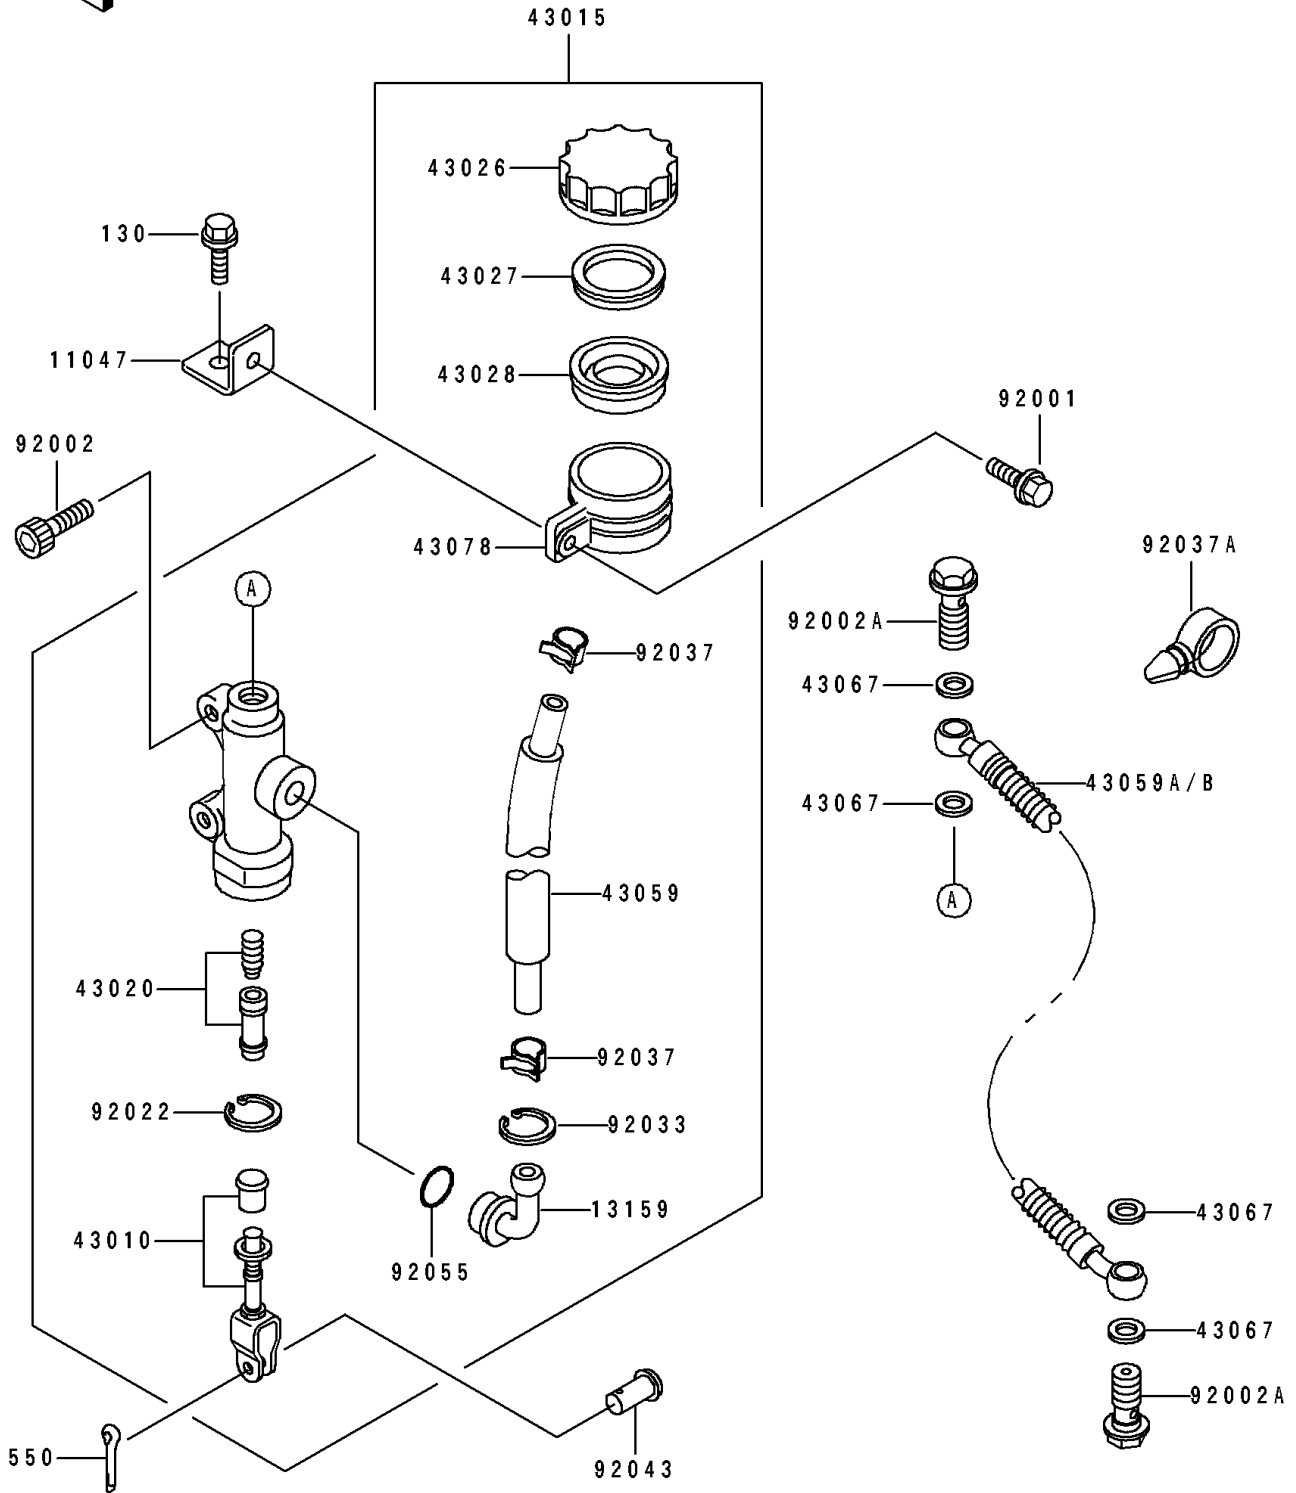

1993 ZR1100 Zephyr PARTS DIAGRAM

Rear Master Cylinder

F2293

1993 ZR1100 Zephyr PARTS LIST

Rear Master Cylinder

ITEM NAME	PART NUMBER	QUANTITY
BRACKET,RESERVOIR TANK (Ref # 11047)	11047-1633	1
CONNECTOR,RR MASTER CYLINDER (Ref # 13159)	13159-1052	1
ROD-ASSY-BRAKE (Ref # 43010)	43010-1072	1
CYLINDER-ASSY-MASTER,RR (Ref # 43015)	43015-1491	1
PISTON-COMP-BRAKE,RR (Ref # 43020)	43020-1067	1
CAP-BRAKE (Ref # 43026)	43026-1051	1
PLATE-DIAPHRAGM (Ref # 43027)	43027-1051	1
DIAPHRAGM,MASTER CYLINDER (Ref # 43028)	43028-1057	1
HOSE-BRAKE,RR MASTER CYLINDER (Ref # 43059)	43059-1566	1
HOSE-BRAKE,RR (Ref # 43059A)	43059-1731	1
WASHER,10.5X15X1.5 (Ref # 43067)	43067-001	4
RESERVOIR,RR MASTER CYLINDER (Ref # 43078)	43078-1082	1
BOLT,W/P,6X16 (Ref # 92001)	92001-1860	1
BOLT,SOCKET,8X30 (Ref # 92002)	92002-1179	2
BOLT,OIL,L=23 (Ref # 92002A)	92002-1888	2
WASHER,CIRCRIP (Ref # 92022)	92022-1601	1
RING-SNAP,20.5MM (Ref # 92033)	92033-1186	1
CLAMP,BRAKE HOSE (Ref # 92037)	92037-1547	2
CLAMP,HOSE (Ref # 92037A)	92037-1827	1
PIN,8MM (Ref # 92043)	92043-1303	1
RING-O,MASTER CYLINDER (Ref # 92055)	92055-1251	1
BOLT-FLANGED (Ref # 130)	130D0610	1
PIN-COTTER,2.0X15 (Ref # 550)	550D2015	1