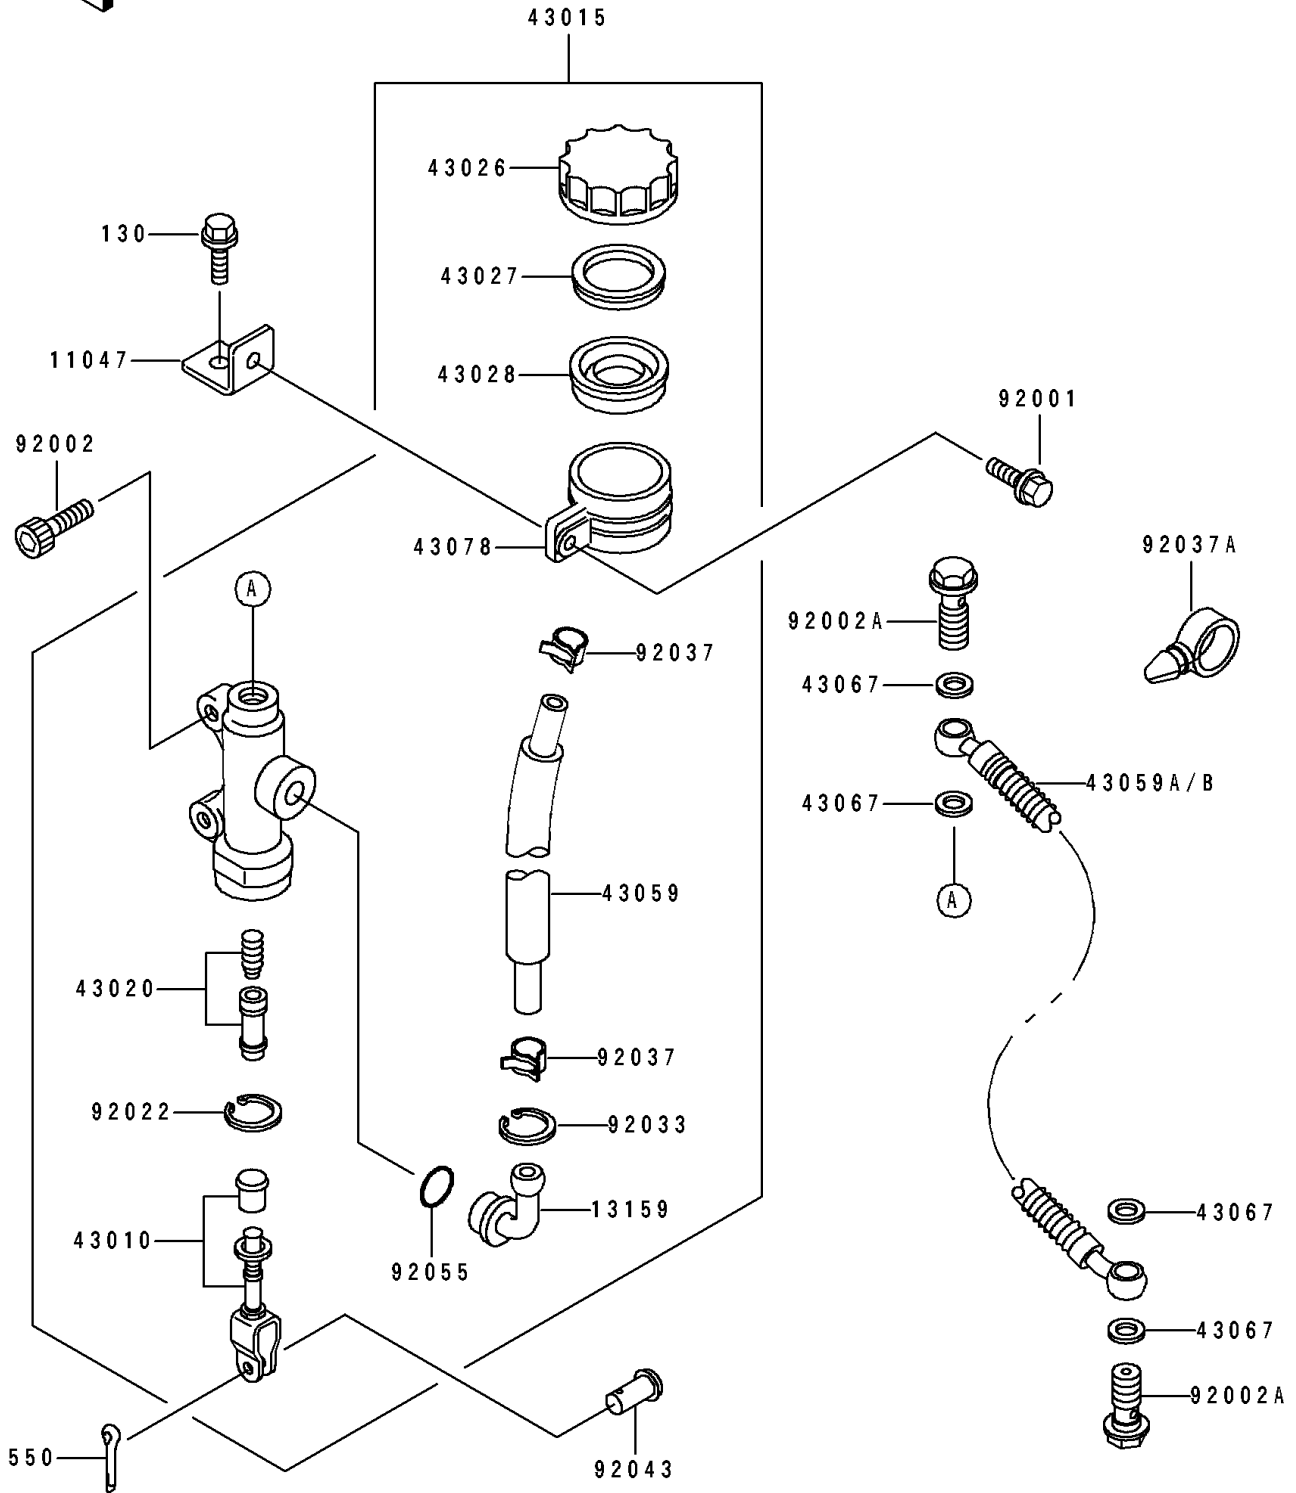

1994 ZR1100 Zephyr PARTS DIAGRAM

Rear Master Cylinder

F2293

1994 ZR1100 Zephyr PARTS LIST

Rear Master Cylinder

ITEM NAME	PART NUMBER	QUANTITY
BRACKET,RESERVOIR TANK (Ref # 11047)	11047-1633	1
CONNECTOR,RR MASTER CYLINDER (Ref # 13159)	13159-1052	1
ROD-ASSY-BRAKE (Ref # 43010)	43010-1072	1
CYLINDER-ASSY-MASTER,RR (Ref # 43015)	43015-1491	1
PISTON-COMP-BRAKE,RR (Ref # 43020)	43020-1067	1
CAP-BRAKE (Ref # 43026)	43026-1051	1
PLATE-DIAPHRAGM (Ref # 43027)	43027-1051	1
DIAPHRAGM,MASTER CYLINDER (Ref # 43028)	43028-1057	1
HOSE-BRAKE,RR MASTER CYLINDER (Ref # 43059)	43059-1566	1
HOSE-BRAKE,RR (Ref # 43059B)	43059-1782	1
WASHER,10.5X15X1.5 (Ref # 43067)	43067-001	4
RESERVOIR,RR MASTER CYLINDER (Ref # 43078)	43078-1082	1
BOLT,W/P,6X16 (Ref # 92001)	92001-1860	1
BOLT,SOCKET,8X30 (Ref # 92002)	92002-1179	2
BOLT,OIL,L=23 (Ref # 92002A)	92002-1888	2
WASHER,CIRCRIP (Ref # 92022)	92022-1601	1
RING-SNAP,20.5MM (Ref # 92033)	92033-1186	1
CLAMP,BRAKE HOSE (Ref # 92037)	92037-1547	2
CLAMP,HOSE (Ref # 92037A)	92037-1827	1
PIN,8MM (Ref # 92043)	92043-1303	1
RING-O,MASTER CYLINDER (Ref # 92055)	92055-1251	1
BOLT-FLANGED (Ref # 130)	130D0610	1
PIN-COTTER,2.0X15 (Ref # 550)	550D2015	1