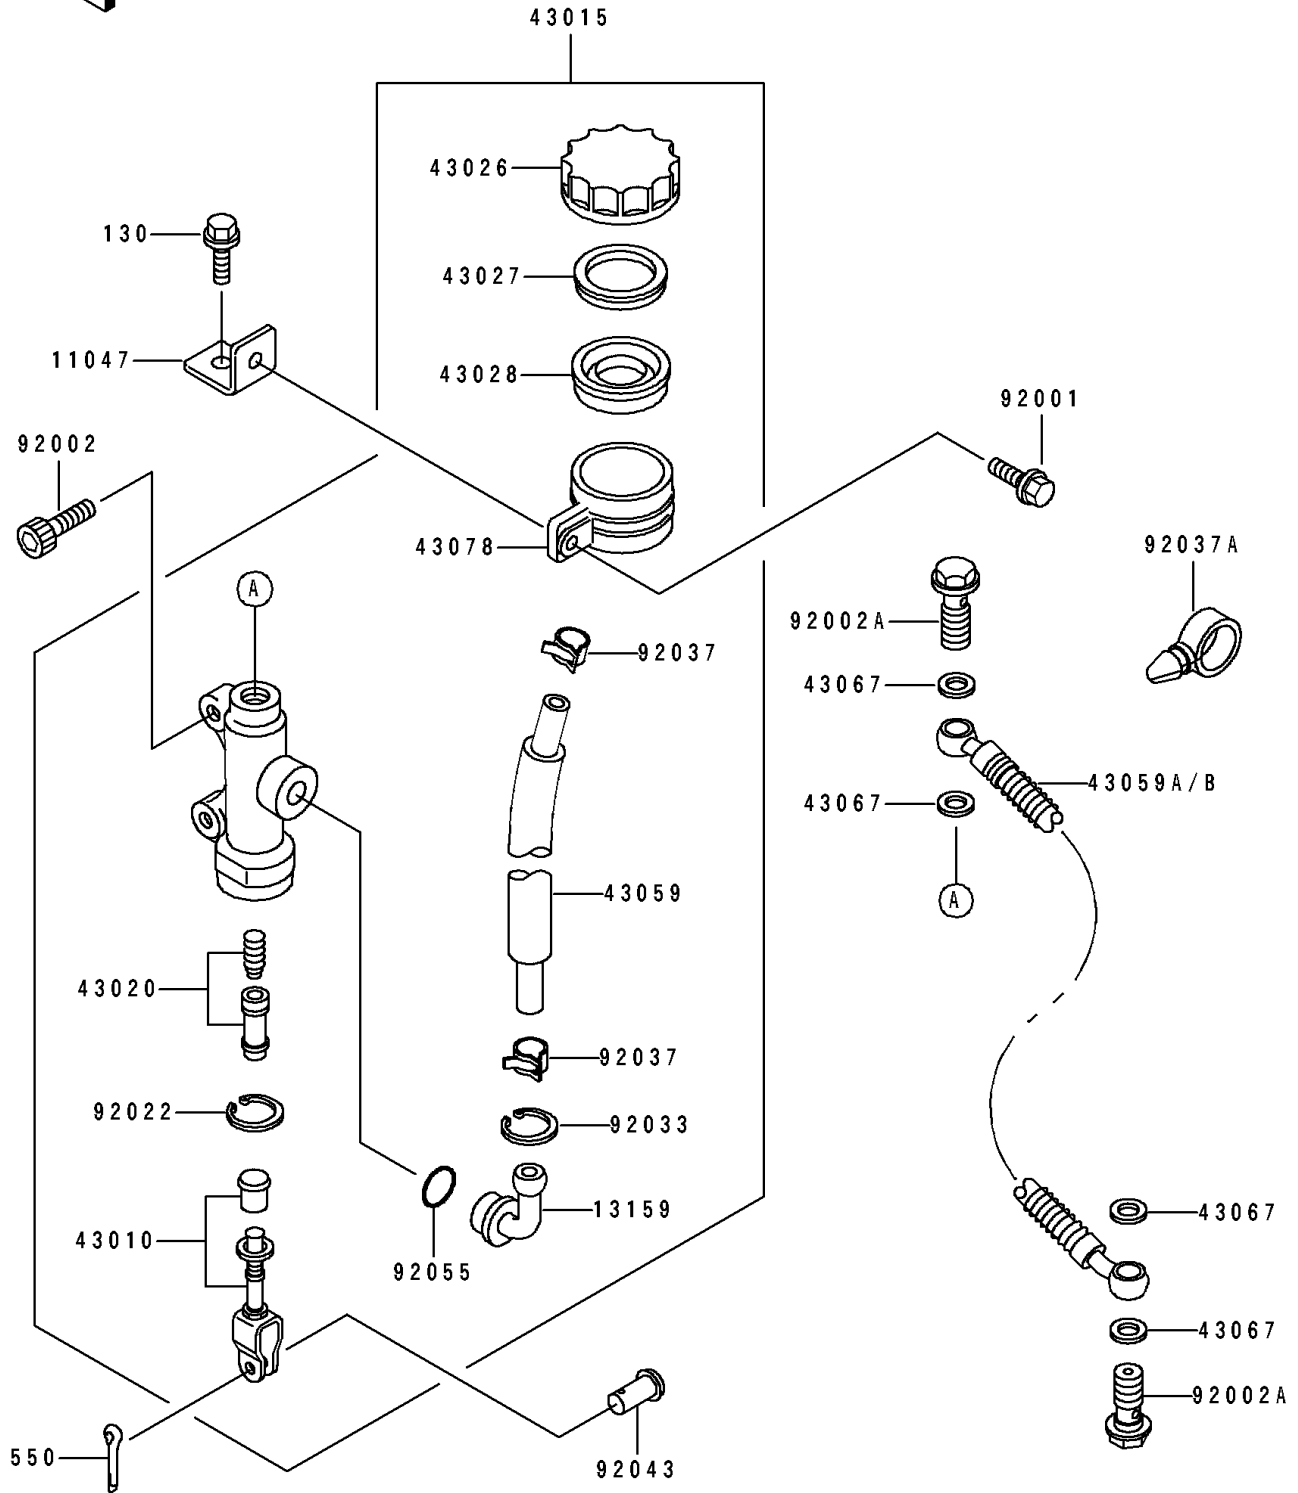

1995 ZR1100 Zephyr PARTS DIAGRAM

Rear Master Cylinder

F2293

1995 ZR1100 Zephyr PARTS LIST

Rear Master Cylinder

ITEM NAME	PART NUMBER	QUANTITY
BRACKET,RESERVOIR TANK (Ref # 11047)	11047-1633	1
CONNECTOR,RR MASTER CYLINDER (Ref # 13159)	13159-1052	1
ROD-ASSY-BRAKE (Ref # 43010)	43010-1072	1
CYLINDER-ASSY-MASTER,RR (Ref # 43015)	43015-1491	1
PISTON-COMP-BRAKE,RR (Ref # 43020)	43020-1067	1
CAP-BRAKE (Ref # 43026)	43026-1051	1
PLATE-DIAPHRAGM (Ref # 43027)	43027-1051	1
DIAPHRAGM,MASTER CYLINDER (Ref # 43028)	43028-1057	1
HOSE-BRAKE,RR MASTER CYLINDER (Ref # 43059)	43059-1566	1
HOSE-BRAKE,RR (Ref # 43059B)	43059-1782	1
WASHER,10.5X15X1.5 (Ref # 43067)	43067-001	4
RESERVOIR,RR MASTER CYLINDER (Ref # 43078)	43078-1082	1
BOLT,W/P,6X16 (Ref # 92001)	92001-1860	1
BOLT,SOCKET,8X30 (Ref # 92002)	92002-1179	2
BOLT,OIL,L=23 (Ref # 92002A)	92002-1888	2
WASHER,CIRCRIP (Ref # 92022)	92022-1601	1
RING-SNAP,20.5MM (Ref # 92033)	92033-1186	1
CLAMP,BRAKE HOSE (Ref # 92037)	92037-1547	2
CLAMP,HOSE (Ref # 92037A)	92037-1827	1
PIN,8MM (Ref # 92043)	92043-1303	1
RING-O,MASTER CYLINDER (Ref # 92055)	92055-1251	1
BOLT-FLANGED (Ref # 130)	130D0610	1
PIN-COTTER,2.0X15 (Ref # 550)	550D2015	1