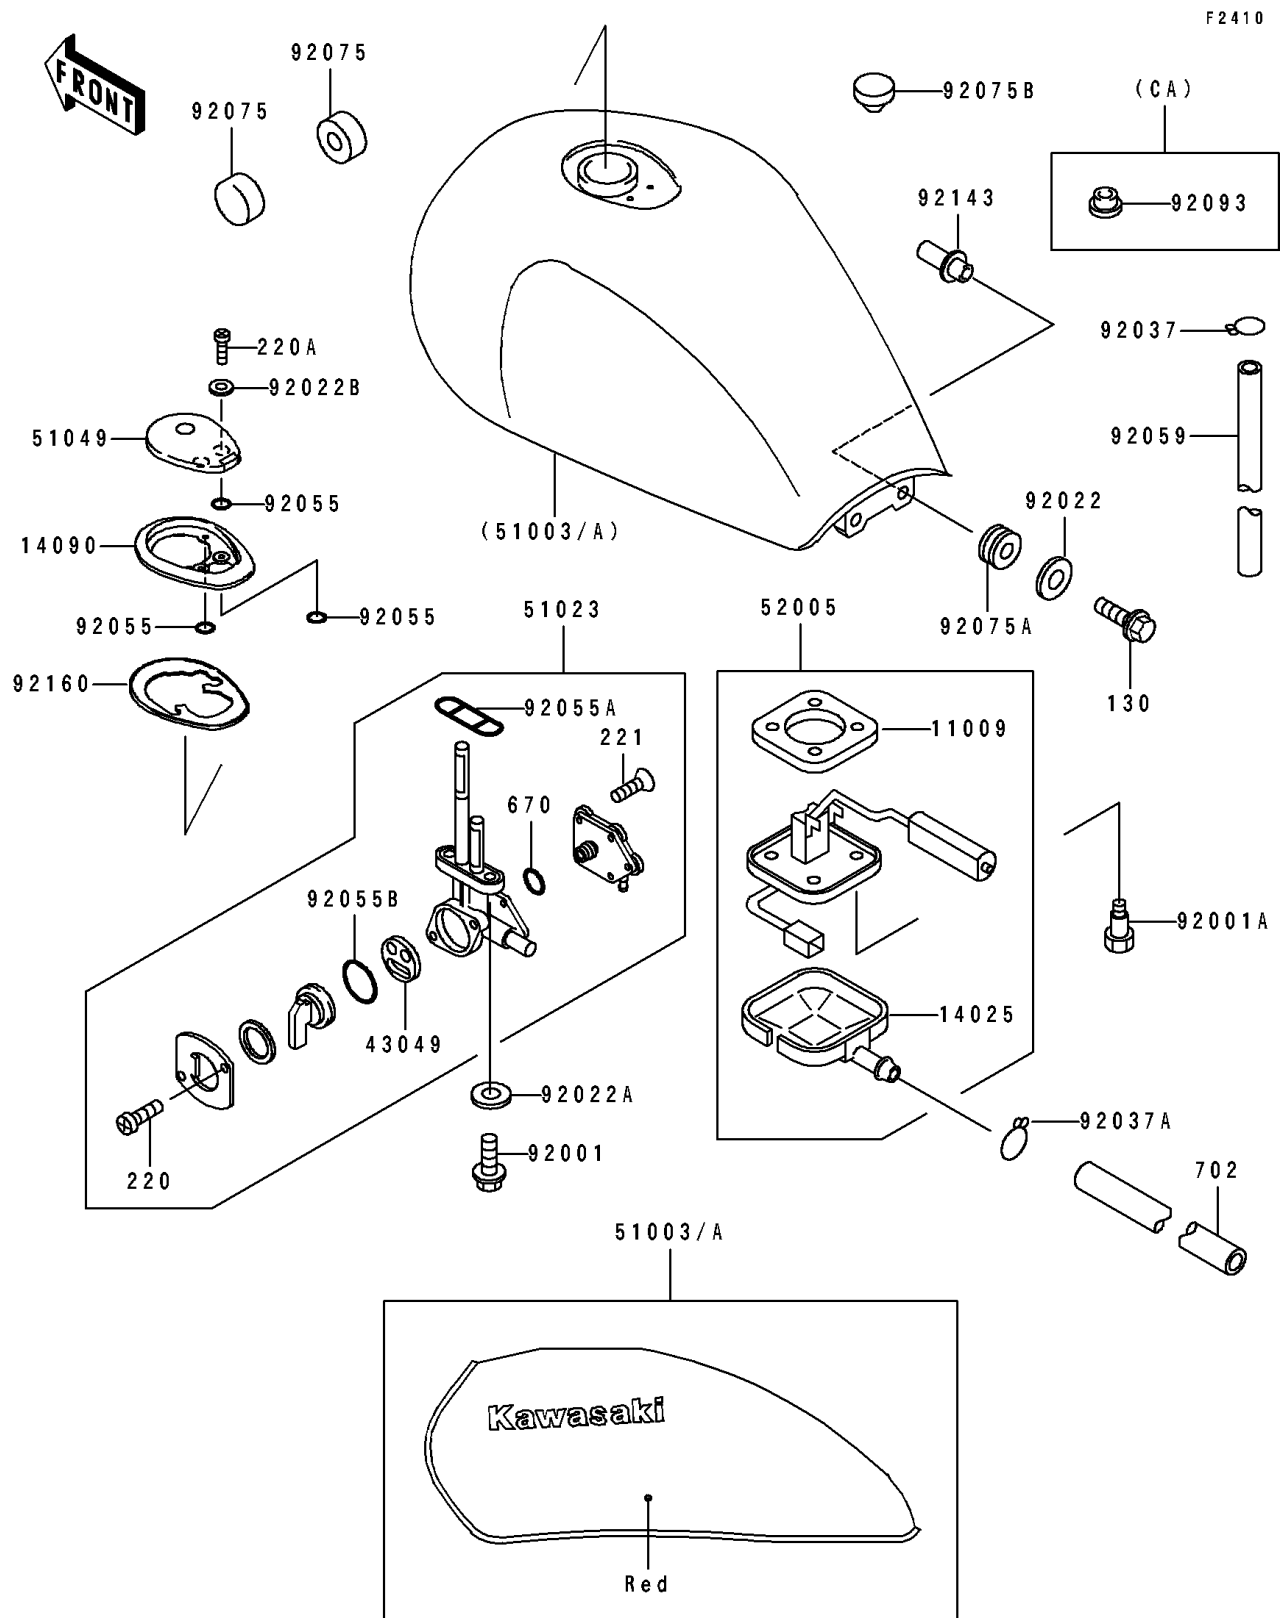

1992 ZR1100 Zephyr PARTS DIAGRAM

Fuel Tank

1992 ZR1100 Zephyr PARTS LIST

Fuel Tank

ITEM NAME	PART NUMBER	QUANTITY
GASKET,FUEL GAUGE (Ref # 11009)	11009-1656	1
COVER,FUEL GAUGE (Ref # 14025)	14025-1536	1
COVER,TANK CAP (Ref # 14090)	14090-1180	1
PACKING,TAP VALVE (Ref # 43049)	43049-1066	1
TANK-COMP-FUEL,L.V.RED (Ref # 51003)	51003-5444-P5	1
TAP-ASSY,FUEL (Ref # 51023)	51023-1166	1
CAP-TANK,FUEL (Ref # 51049)	51049-1088	1
GAUGE,FUEL (Ref # 52005)	52005-1103	1
BOLT,6X20 (Ref # 92001)	92001-1091	2
BOLT,FUEL GAUGE (Ref # 92001A)	92001-1705	4
WASHER,6.5X24X2 (Ref # 92022)	92022-1690	2
WASHER,6.2X11X1.5 (Ref # 92022A)	92022-183	2
WASHER,5.1X10X1.0 (Ref # 92022B)	92022-1977	3
CLAMP,TUBE (Ref # 92037)	92037-010	1
CLAMP,TUBE (Ref # 92037A)	92037-147	1
RING-O (Ref # 92055)	92055-1023	5
RING-O,FUEL TAP PACKING (Ref # 92055A)	92055-1112	1
RING-O,TAP LEVER (Ref # 92055B)	92055-1419	1
TUBE,6X9X360 (Ref # 92059)	92059-103	1
DAMPER,FUEL TANK (Ref # 92075)	92075-101	2
DAMPER (Ref # 92075A)	92075-1690	2
DAMPER (Ref # 92075B)	92075-1737	2
COLLAR (Ref # 92143)	92143-1560	2
DAMPER,TANK CAP COVER (Ref # 92160)	92160-1339	1
BOLT-FLANGED,6X50 (Ref # 130)	130G0650	2
SCREW-PAN-CROS (Ref # 220)	220B0308	2
SCREW-PAN-CROS (Ref # 220A)	220B0514	3
SCREW-CSK-CROS,4X14 (Ref # 221)	221B0414	5
O RING,4MM (Ref # 670)	670B1504	1

1992 ZR1100 Zephyr PARTS LIST

Fuel Tank

ITEM NAME	PART NUMBER	QUANTITY
TUBE-RUBBER,7X10X550 (Ref # 702)	702A07550	1