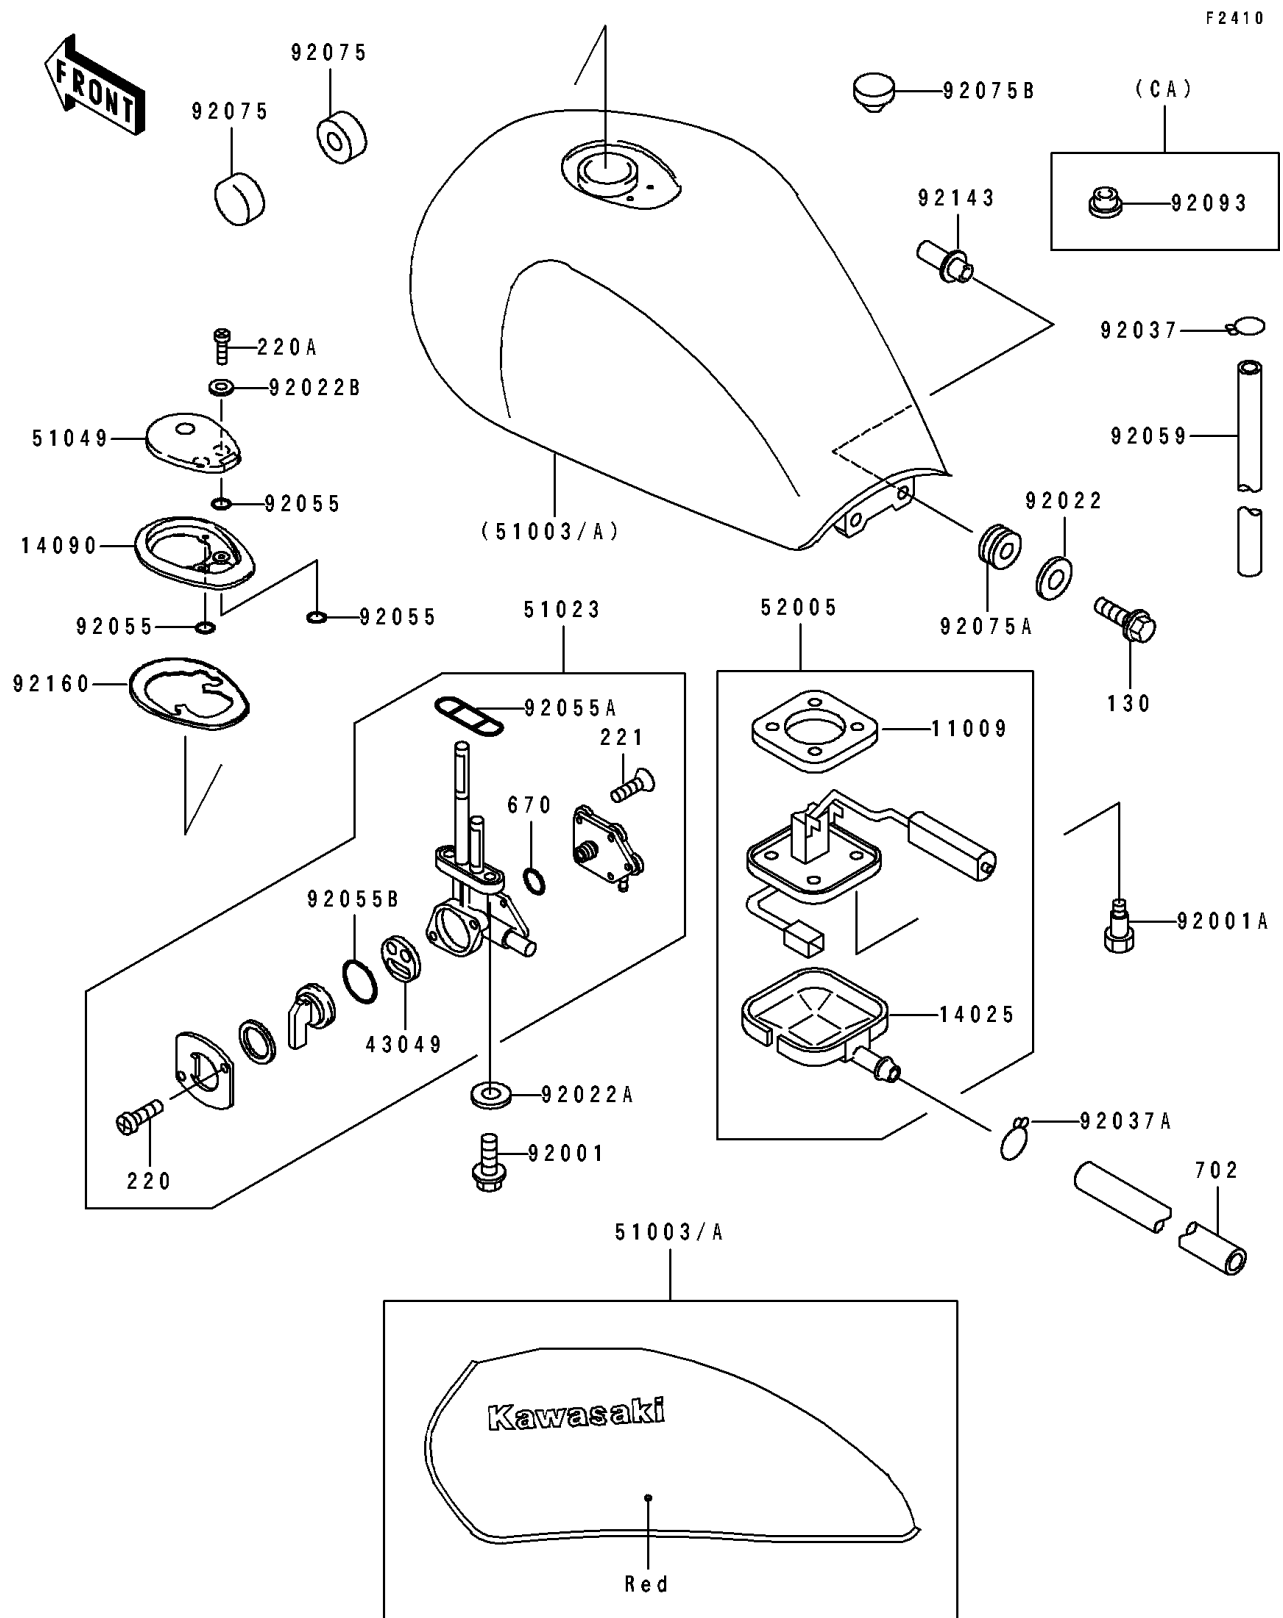

# 1993 ZR1100 Zephyr PARTS DIAGRAM

Fuel Tank

# 1993 ZR1100 Zephyr PARTS LIST

## Fuel Tank

ITEM NAME	PART NUMBER	QUANTITY
GASKET,FUEL GAUGE (Ref # 11009)	11009-1656	1
COVER,FUEL GAUGE (Ref # 14025)	14025-1536	1
COVER,TANK CAP (Ref # 14090)	14090-1180	1
PACKING,TAP VALVE (Ref # 43049)	43049-1066	1
TANK-COMP-FUEL,L.V.RED (Ref # 51003)	51003-5444-P5	1
TANK-COMP-FUEL,L.V.RED (Ref # 51003A)	51003-5446-P5	1
TAP-ASSY,FUEL (Ref # 51023)	51023-1166	1
CAP-TANK,FUEL (Ref # 51049)	51049-1088	1
GAUGE,FUEL (Ref # 52005)	52005-1103	1
BOLT,6X20 (Ref # 92001)	92001-1091	2
BOLT,FUEL GAUGE (Ref # 92001A)	92001-1705	4
WASHER,6.5X24X2 (Ref # 92022)	92022-1690	2
WASHER,6.2X11X1.5 (Ref # 92022A)	92022-183	2
WASHER,5.1X10X1.0 (Ref # 92022B)	92022-1977	3
CLAMP,TUBE (Ref # 92037)	92037-010	1
CLAMP,TUBE (Ref # 92037A)	92037-147	1
RING-O (Ref # 92055)	92055-1023	5
RING-O,FUEL TAP PACKING (Ref # 92055A)	92055-1112	1
RING-O,TAP LEVER (Ref # 92055B)	92055-1419	1
TUBE,6X9X360 (Ref # 92059)	92059-103	1
DAMPER,FUEL TANK (Ref # 92075)	92075-101	2
DAMPER (Ref # 92075A)	92075-1690	2
DAMPER (Ref # 92075B)	92075-1737	2
SEAL,FUEL TANK CAP (Ref # 92093)	92093-1030	1
COLLAR (Ref # 92143)	92143-1560	2
DAMPER,TANK CAP COVER (Ref # 92160)	92160-1339	1
BOLT-FLANGED,6X50 (Ref # 130)	130G0650	2
SCREW-PAN-CROS (Ref # 220)	220B0308	2
SCREW-PAN-CROS (Ref # 220A)	220B0514	3

## Fuel Tank

ITEM NAME	PART NUMBER	QUANTITY
SCREW-CSK-CROS,4X14 (Ref # 221)	221B0414	5
O RING,4MM (Ref # 670)	670B1504	1
TUBE-RUBBER,7X10X550 (Ref # 702)	702A07550	1